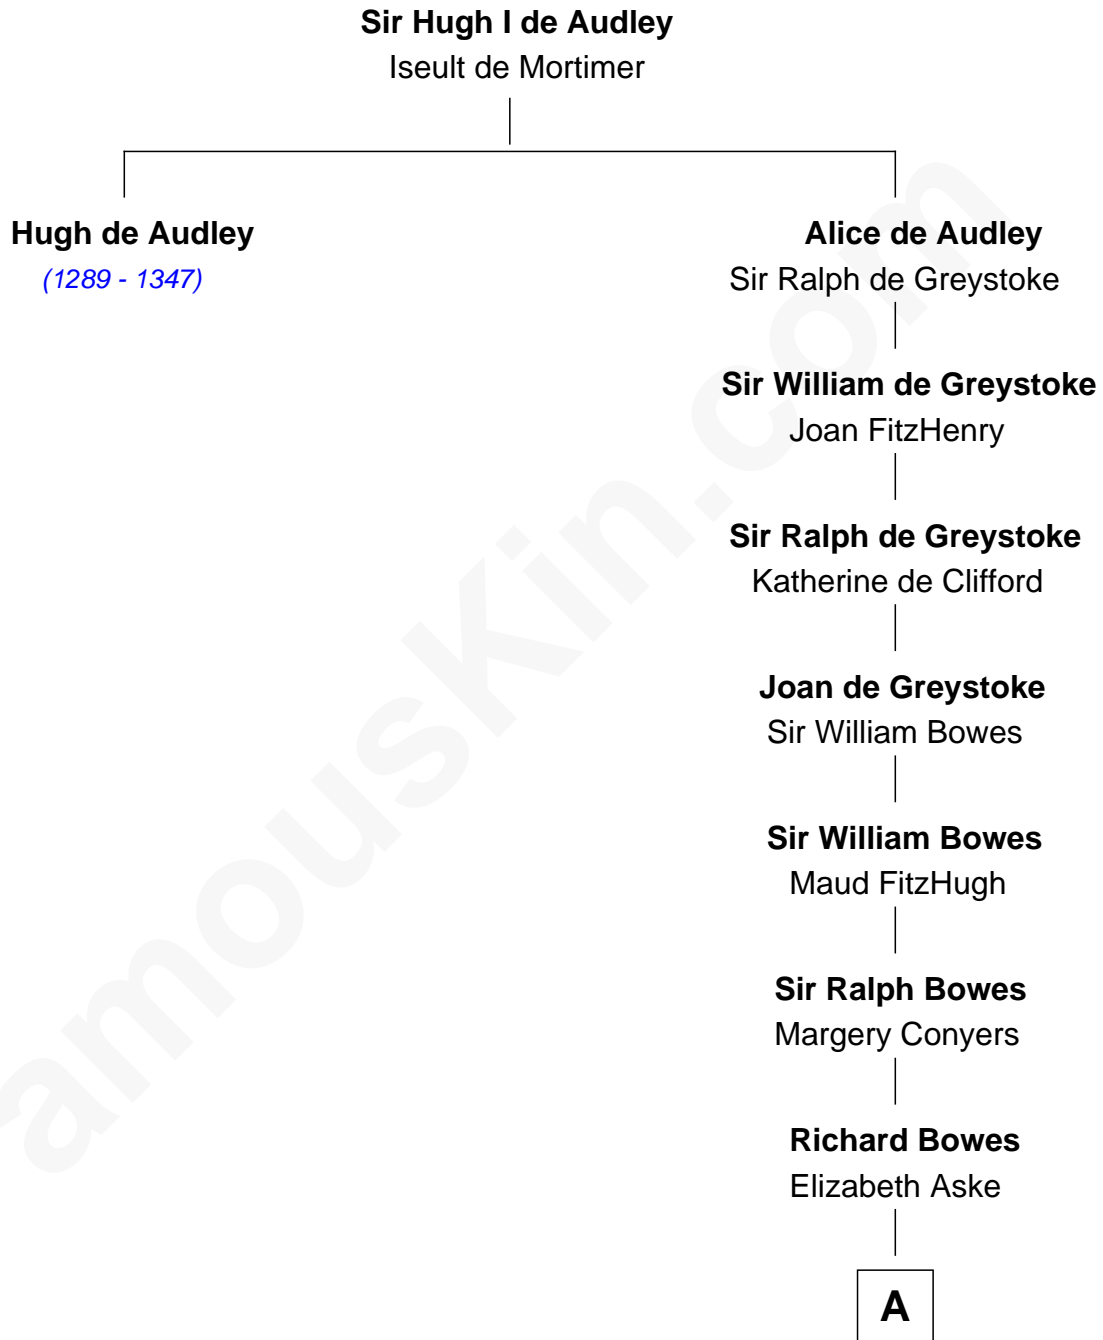

FamousKin.com Relationship Chart of

Hugh de Audley
(1289 - 1347)

17th great-granduncle of

Benedict Cumberbatch
Movie, Television and Stage Actor

A

Sir George Bowes

Jane Talbot

Thomas Bowes

Anne Warcop

Thomas Bowes

Anne Maxton

Sir William Bowes

Elizabeth Blakiston

Anne Bowes

Edward Chaloner

William Chaloner

Mary Finney

William Chaloner

Emma Harvey

Caroline Chaloner

Abraham Parry Cumberbatch

Robert William Cumberbatch

Louisa Grace Hanson

Henry Alfred Cumberbatch