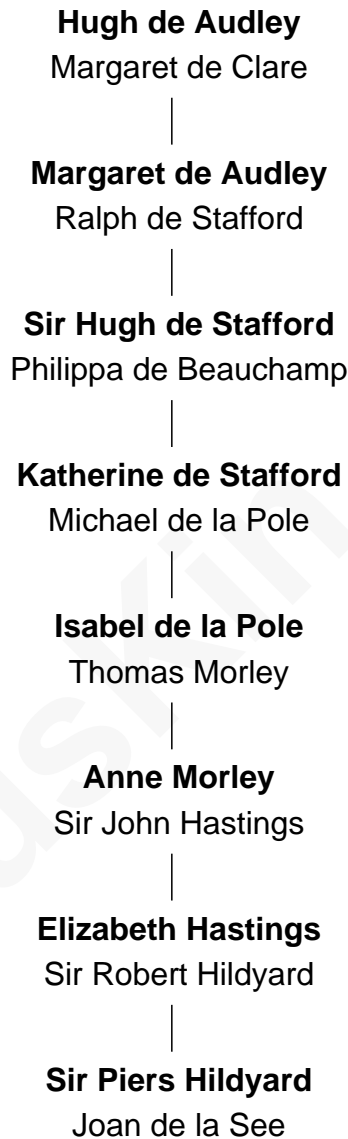

# FamousKin.com Relationship Chart of

**Hugh de Audley**  
(1289 - 1347)

21st Great-grandfather of

**Meghan Markle**  
*Duchess of Sussex, TV Actress*

**A**

**Isabel Hildyard**

Ralph Legard

**Joan Ledgard**

Richard Skepper

**Edward Skepper**

Mary Robinson

**Rev. William Skepper**

Jane - - - - -

**Jane Skepper**

Abraham Browne

**Jane Browne**

Henry Lunt

**Jane Lunt**

Nathaniel Drake

**Abraham Drake**

Martha Eaton

**Martha Drake**

John Smith

**John Smith**

Mary Mudgett

**B**

**B**

—  
**Mary Hussey Smith**

Jacob Lee Merrill

—  
**George David Merrill**

Mary Bird

—  
**Gertrude May Merrill**