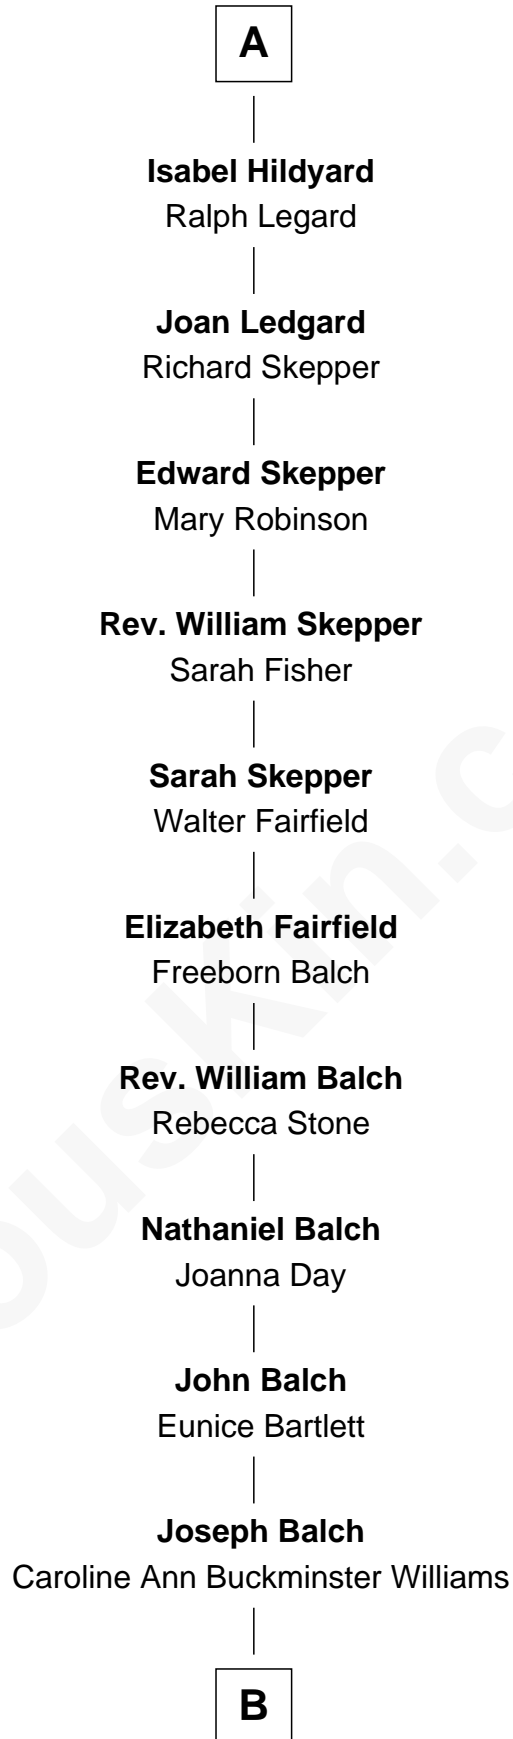

FamousKin.com Relationship Chart of

Hugh de Audley
(1289 - 1347)

20th Great-grandfather of

Tuesday Weld
TV and Movie Actress

Hugh de Audley

Margaret de Clare

Margaret de Audley

Ralph de Stafford

Sir Hugh de Stafford

Philippa de Beauchamp

Katherine de Stafford

Michael de la Pole

Isabel de la Pole

Thomas Morley

Anne Morley

Sir John Hastings

Elizabeth Hastings

Sir Robert Hildyard

Sir Piers Hildyard

Joan de la See

A

B

—
Sarah Bartlett Balch

Stephen Minot Weld

—
Stephen Minot Weld

Eloise Rodman

—
Edward Motley Weld

Sarah Lothrop King

—
Lothrop Motley Weld

Yosene Balfour Ker

—
Tuesday Weld

TV and Movie Actress