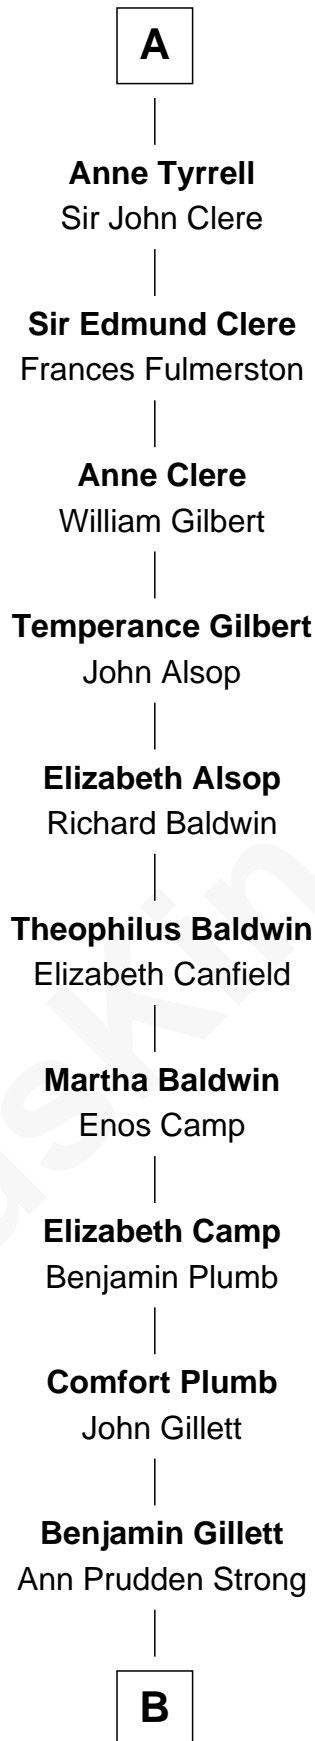

FamousKin.com Relationship Chart of

Hugh de Audley

(1289 - 1347)

21st Great-grandfather of

Treat Williams

TV & Movie Actor

Hugh de Audley

Margaret de Clare

Margaret de Audley

Ralph de Stafford

Sir Hugh de Stafford

Philippa de Beauchamp

Katherine de Stafford

Michael de la Pole

Isabel de la Pole

Thomas Morley

Elizabeth Morley

Sir John Arundell

Anne Arundell

Sir James Tyrrell

Sir Thomas Tyrrell

Margaret Willoughby

A

B

—
Garrett Gillette

Nancy Sackett Platt

—
Rufus M. Gillette

Abigail Payne

—
Mary Abigail Gillette

George Willey Andrew

—
Treat Payne Andrew

Eleanor Barnum