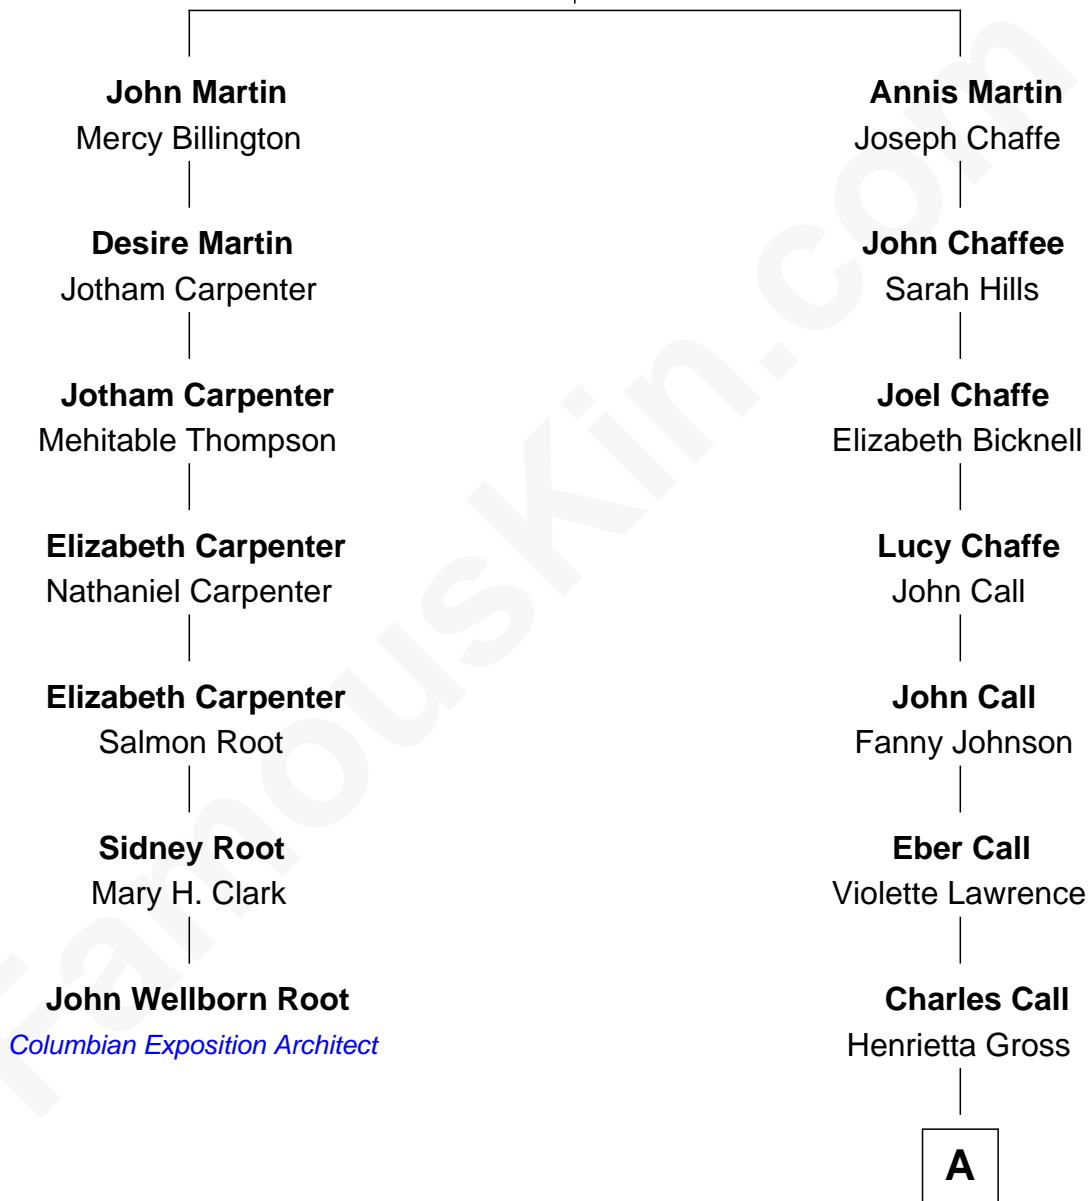

## Relationship Chart of

### John Wellborn Root

1893 Chicago Columbian Exposition Architect

6th cousin 2 times removed of

**Walt Disney**

Co-Founder of The Walt Disney Company

**Richard Martin**  
Elizabeth Salter

**A**

**Flora Call**  
Elias Charles Disney