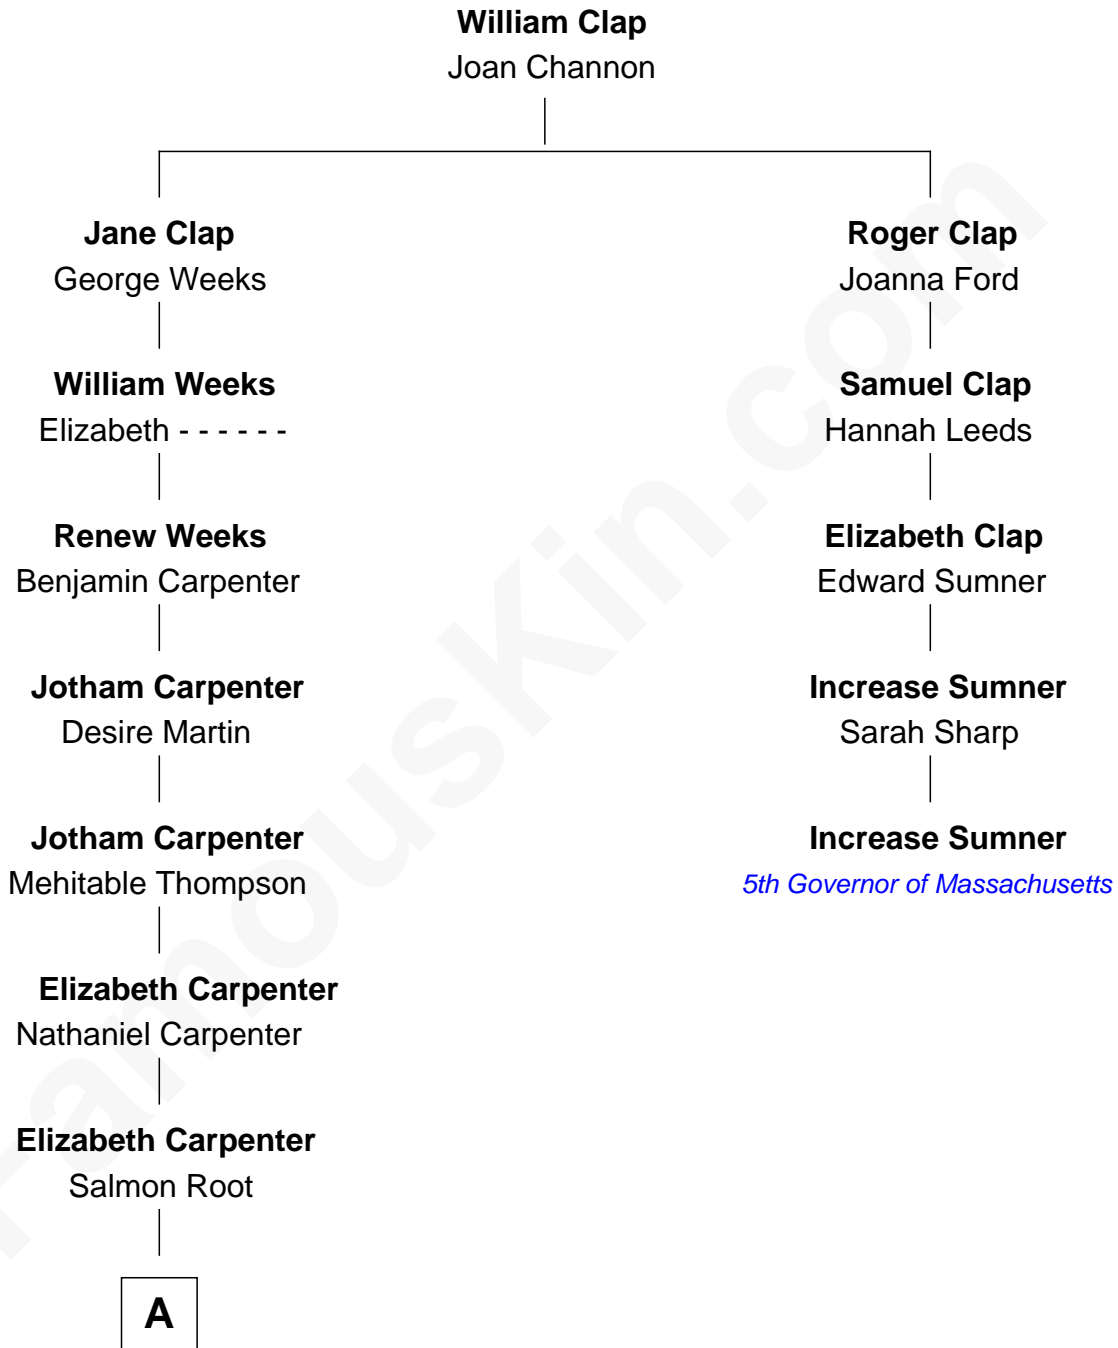

FamousKin.com
Relationship Chart of
John Wellborn Root

1893 Chicago Columbian Exposition Architect

4th cousin 4 times removed of

Increase Sumner

5th Governor of Massachusetts

A

—
Sidney Root
Mary H. Clark

—
John Wellborn Root
Columbian Exposition Architect