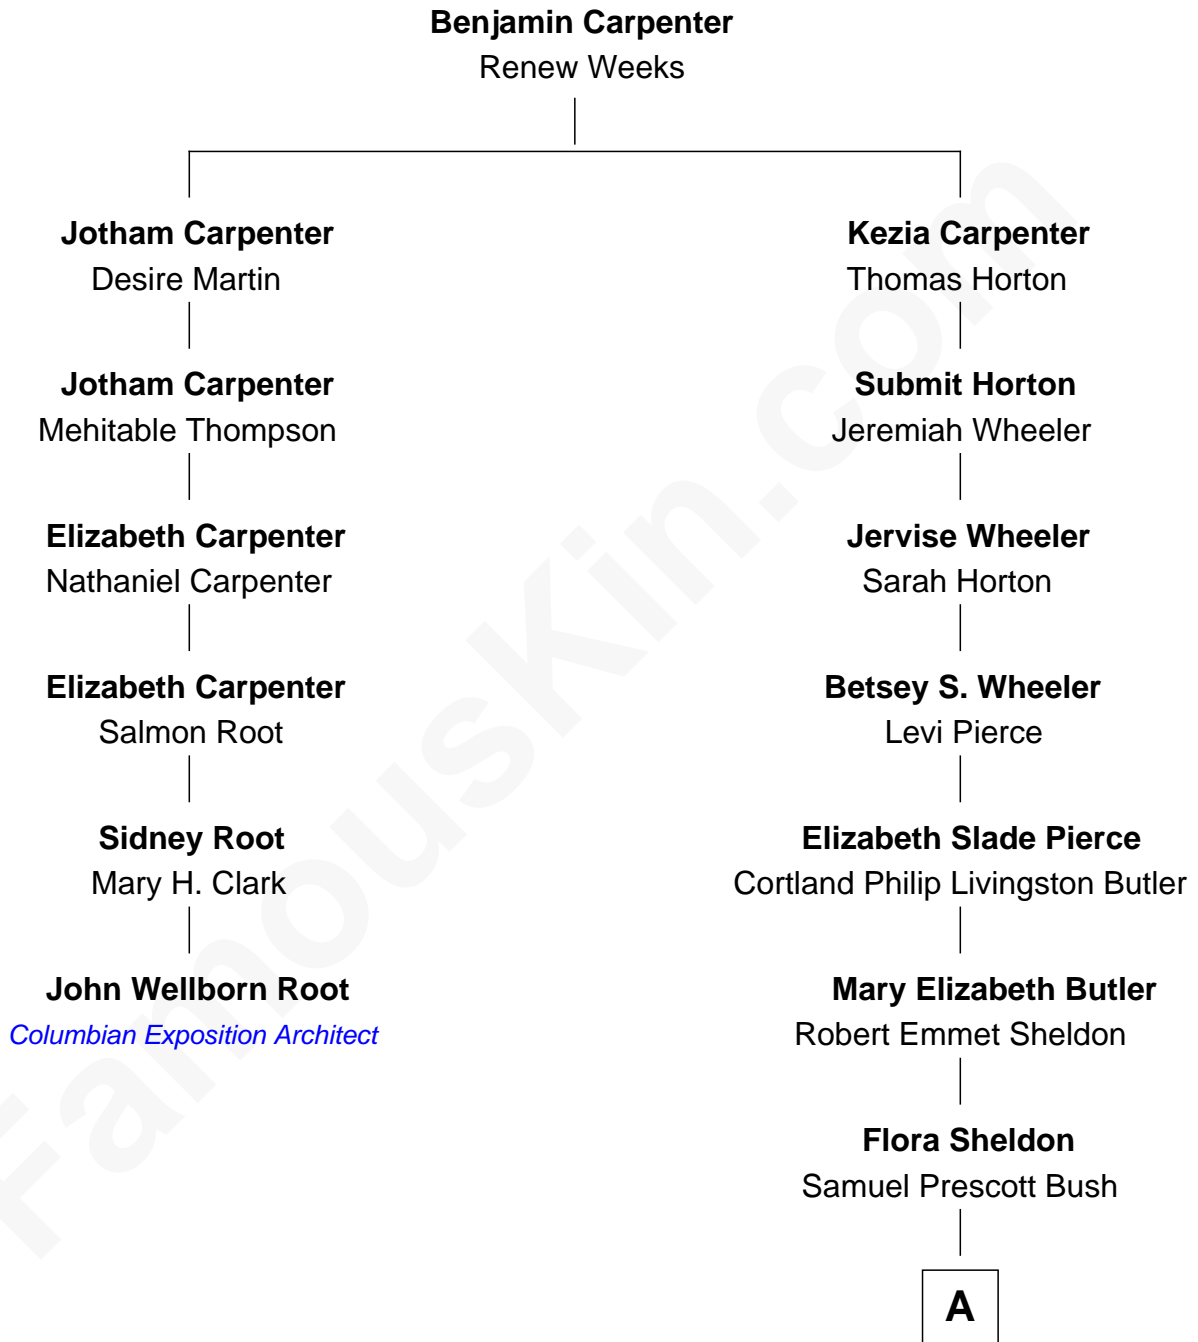

FamousKin.com

Relationship Chart of

John Wellborn Root

1893 Chicago Columbian Exposition Architect

5th cousin 4 times removed of

Jonathan Bush

Co-founder and CEO of athenahealth

A

—
Prescott Sheldon Bush

Dorothy Wear Walker

—
Jonathan James Bush

Josephine Colwell Bradley

—
Jonathan Bush

Co-founder and CEO of athenahealth

FamousKin.com