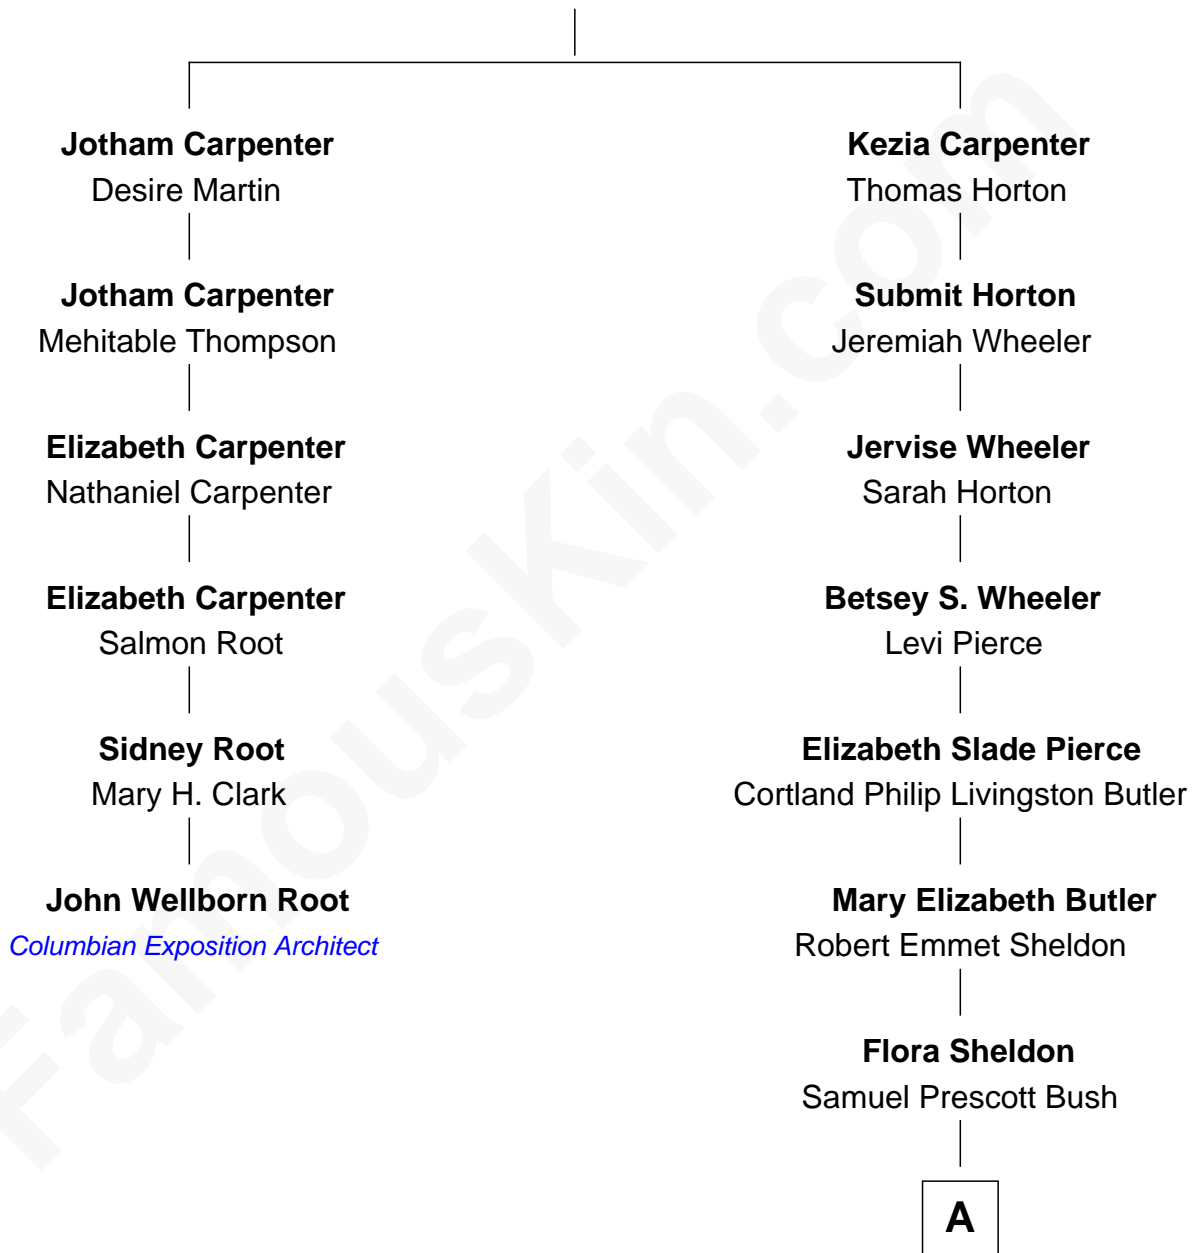

FamousKin.com

Relationship Chart of

John Wellborn Root

1893 Chicago Columbian Exposition Architect

5th cousin 4 times removed of

Billy Bush

TV Personality and Host

Benjamin Carpenter

Renew Weeks

A

—
Prescott Sheldon Bush

Dorothy Wear Walker
—

Jonathan James Bush

Josephine Colwell Bradley
—

Billy Bush

TV Personality and Host