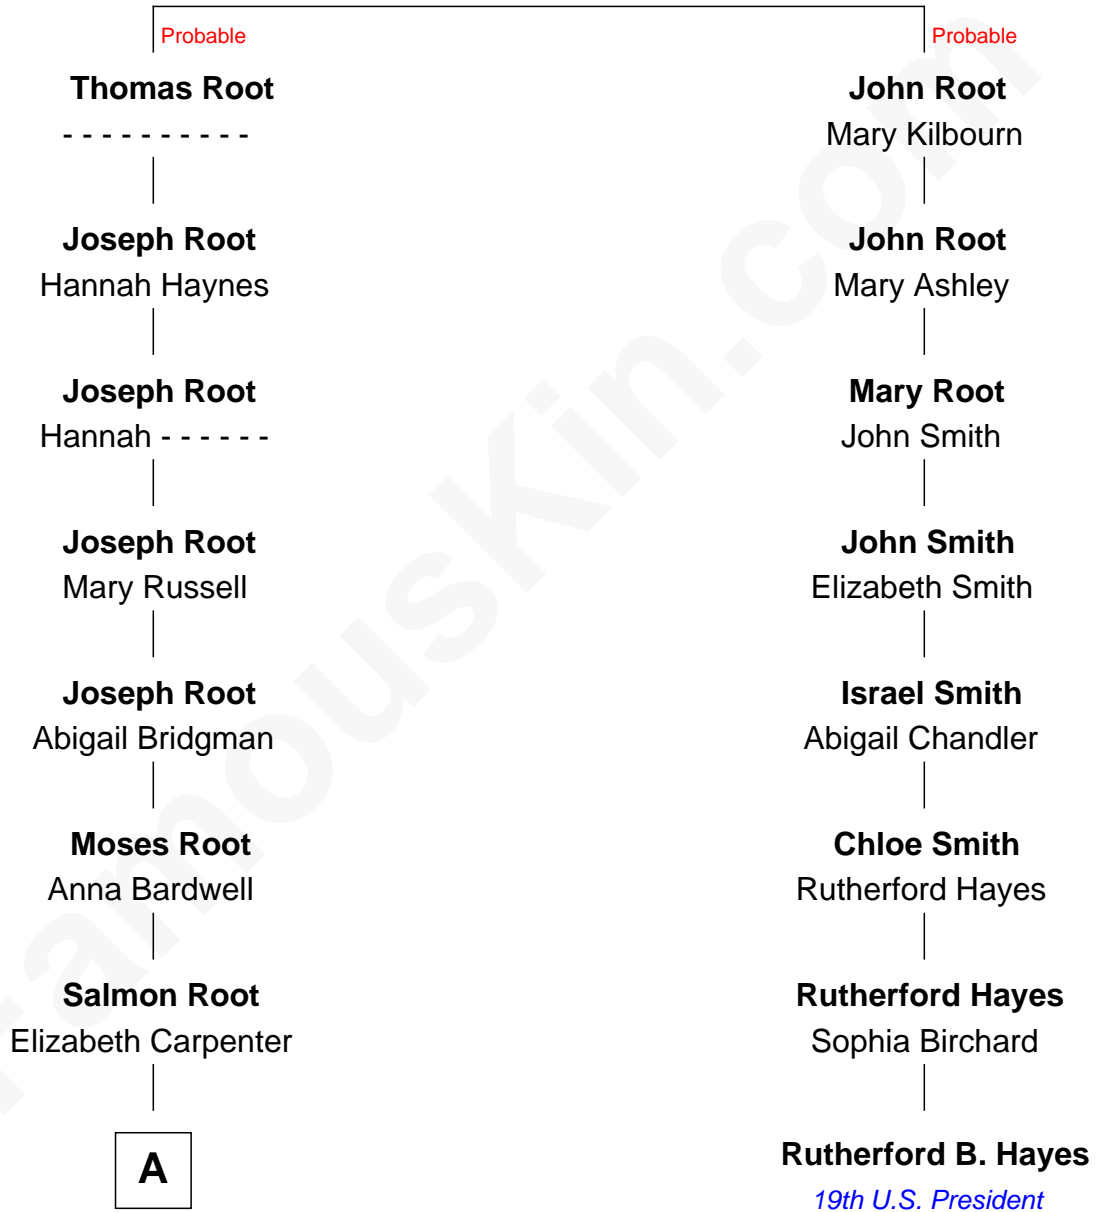

FamousKin.com

Relationship Chart of

John Wellborn Root

1893 Chicago Columbian Exposition Architect

7th cousin 1 time removed of

Rutherford B. Hayes
19th U.S. President

John Root
Mary Russell

A

|
Sidney Root
Mary H. Clark

|
John Wellborn Root
Columbian Exposition Architect

FamousKin.com