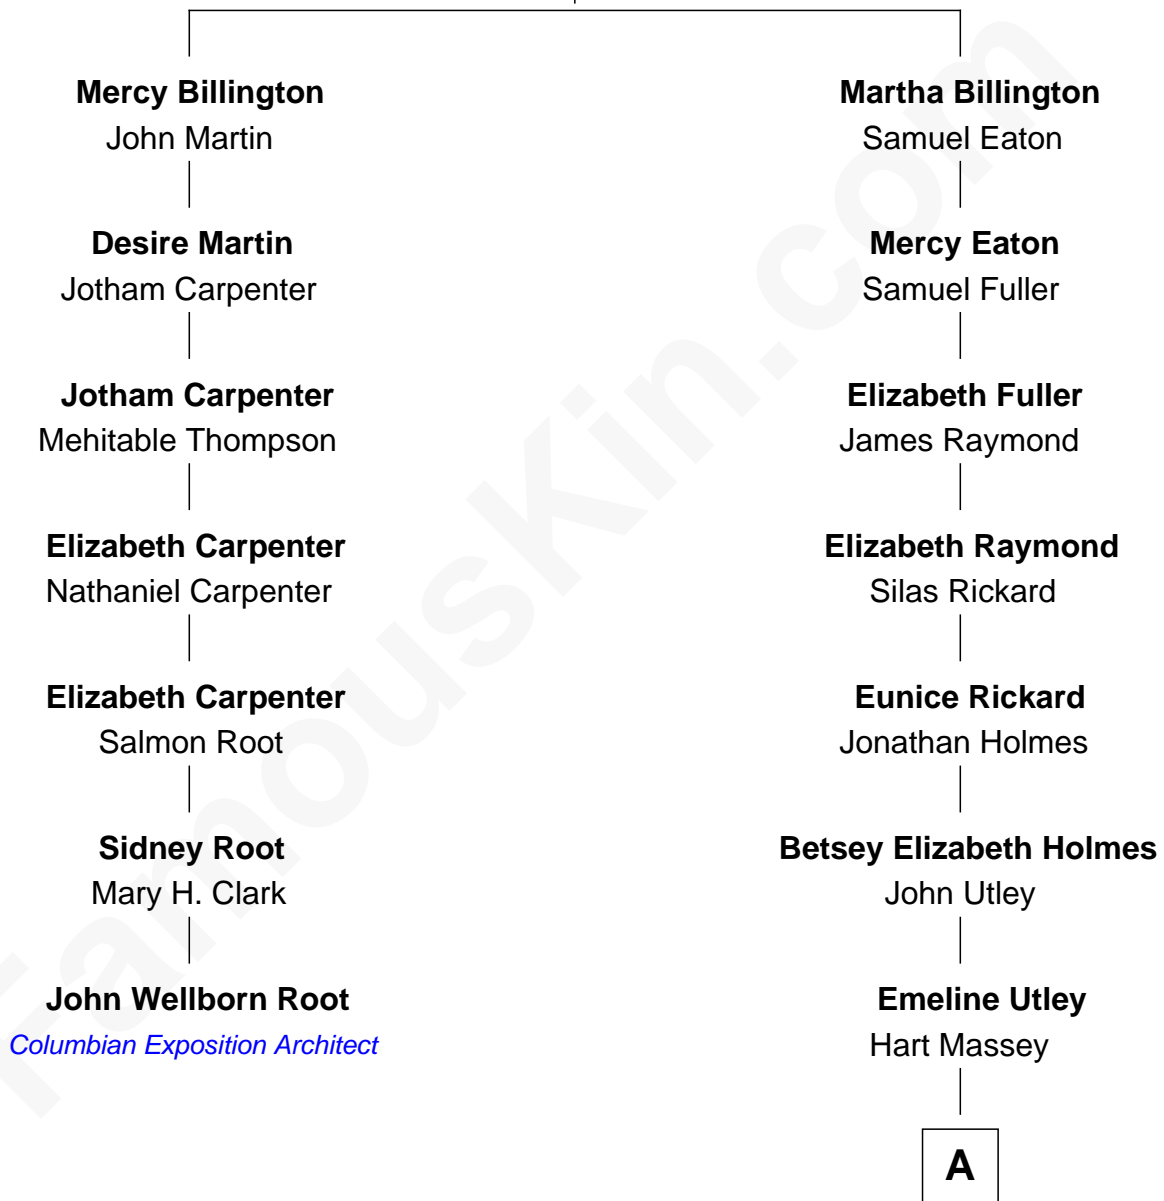

FamousKin.com

Relationship Chart of

John Wellborn Root

1893 Chicago Columbian Exposition Architect

6th cousin 3 times removed of

Ray Stanton Avery

Founder, Avery Dennison Corp.

Francis Billington
Christian Penn

A

Ella Amelia Massey
Samuel Fowler Dickinson

Emma Miller Dickinson
Oliver Perry Avery

Ray Stanton Avery
Founder, Avery Dennison Corp.

FamousKin.com