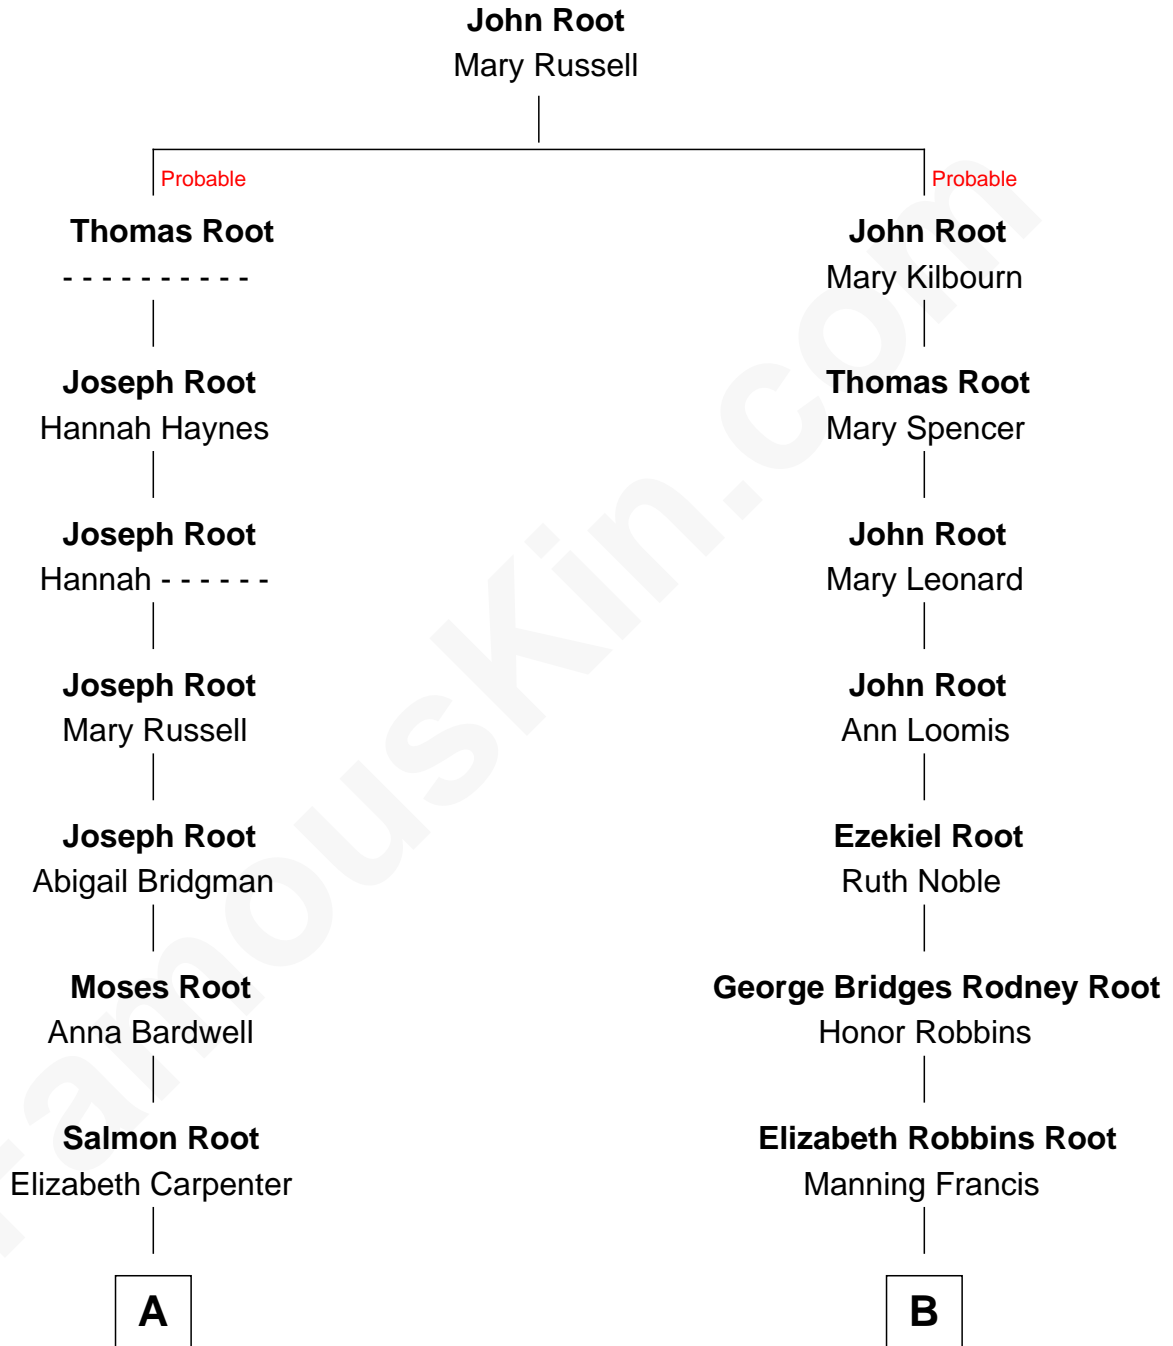

FamousKin.com

Relationship Chart of

John Wellborn Root

1893 Chicago Columbian Exposition Architect

8th cousin 2 times removed of

Nancy (Davis) Reagan

First Lady of President Ronald Reagan

A

Sidney Root
Mary H. Clark

John Wellborn Root
Columbian Exposition Architect

B

Frederick Augustus Francis
Jessie Anne Stevens

Anne Ayers Francis
John Newell Robbins

Kenneth Seymour Robbins
Edith Prescott Lockett

Nancy (Davis) Reagan
First Lady of Ronald Reagan

FamousKin.com