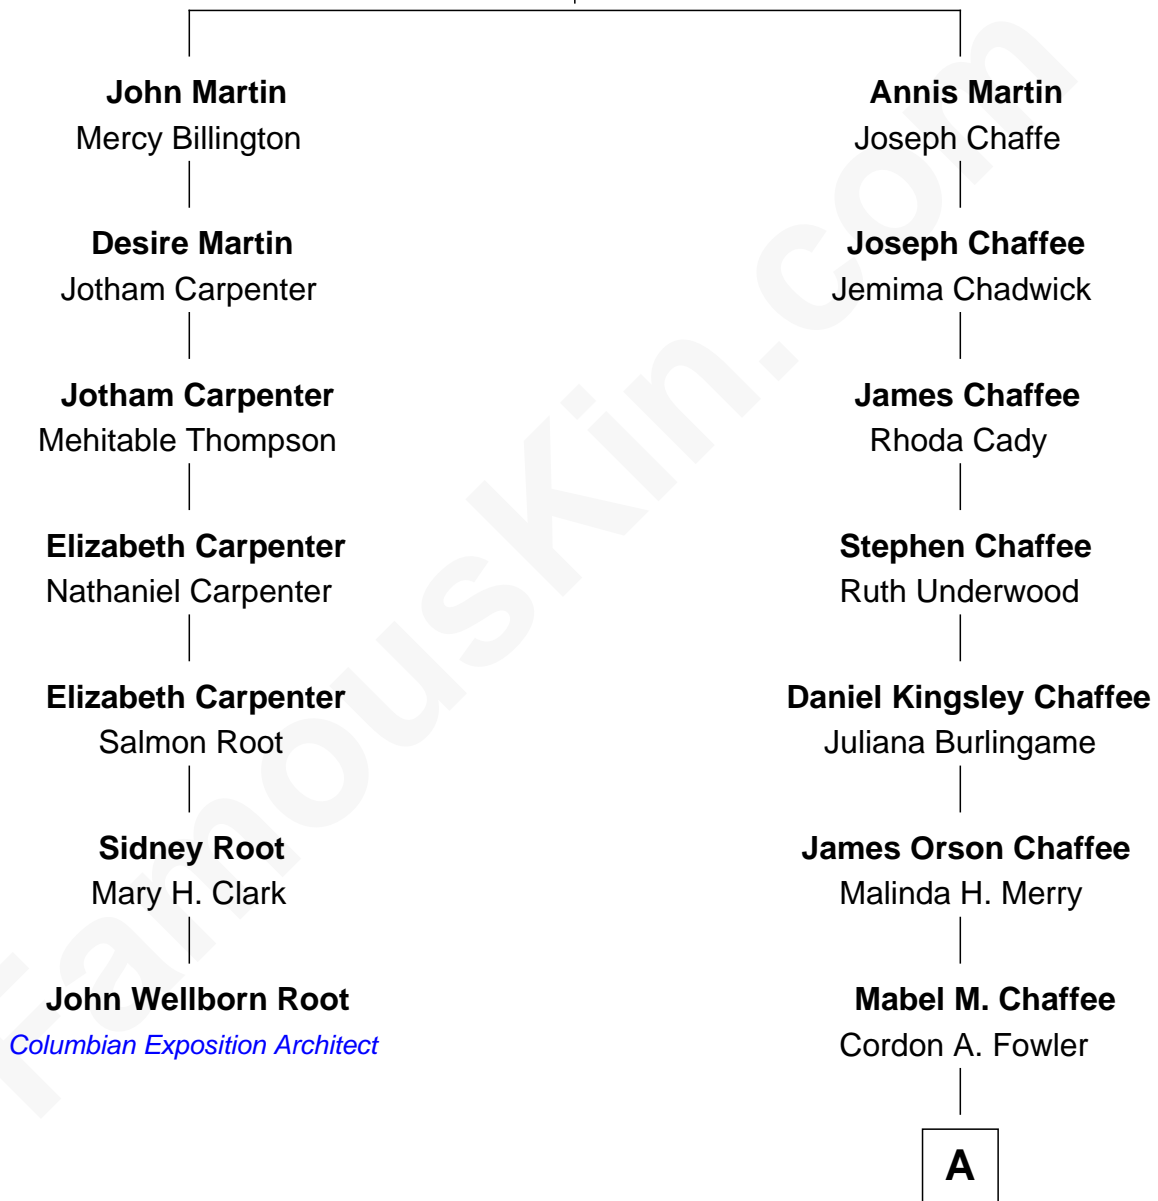

FamousKin.com

Relationship Chart of

John Wellborn Root

1893 Chicago Columbian Exposition Architect

6th cousin 3 times removed of

Kevin Spacey

TV and Movie Actor

Richard Martin

Elizabeth Salter

A

Bayard C. Fowler
Norma Louise Spacey

Thomas Geoffrey Fowler
Kathleen Ann Knutson

Kevin Spacey
TV and Movie Actor

FamousKin.com