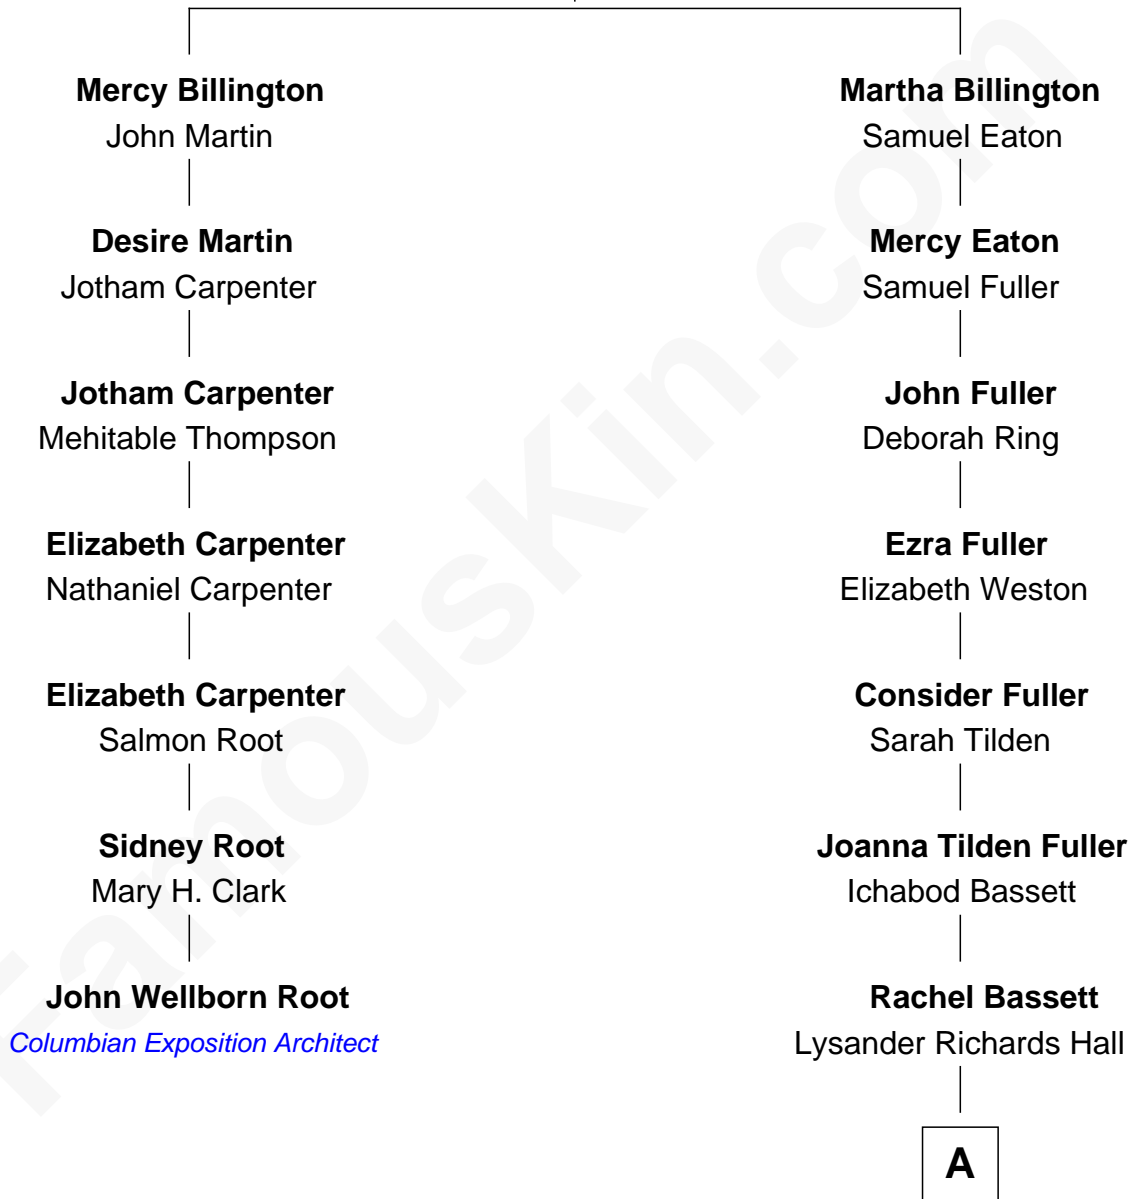

FamousKin.com

Relationship Chart of

John Wellborn Root

1893 Chicago Columbian Exposition Architect

6th cousin 4 times removed of

Geena Davis

Movie and TV Actress

Francis Billington

Christian Penn

A

—
Elbert Lysander Hall

Lucy J. Price

—
Florence Martha Hall

Dr. William Henry Cook

—
Lucille Martha Cook

William Frank Davis