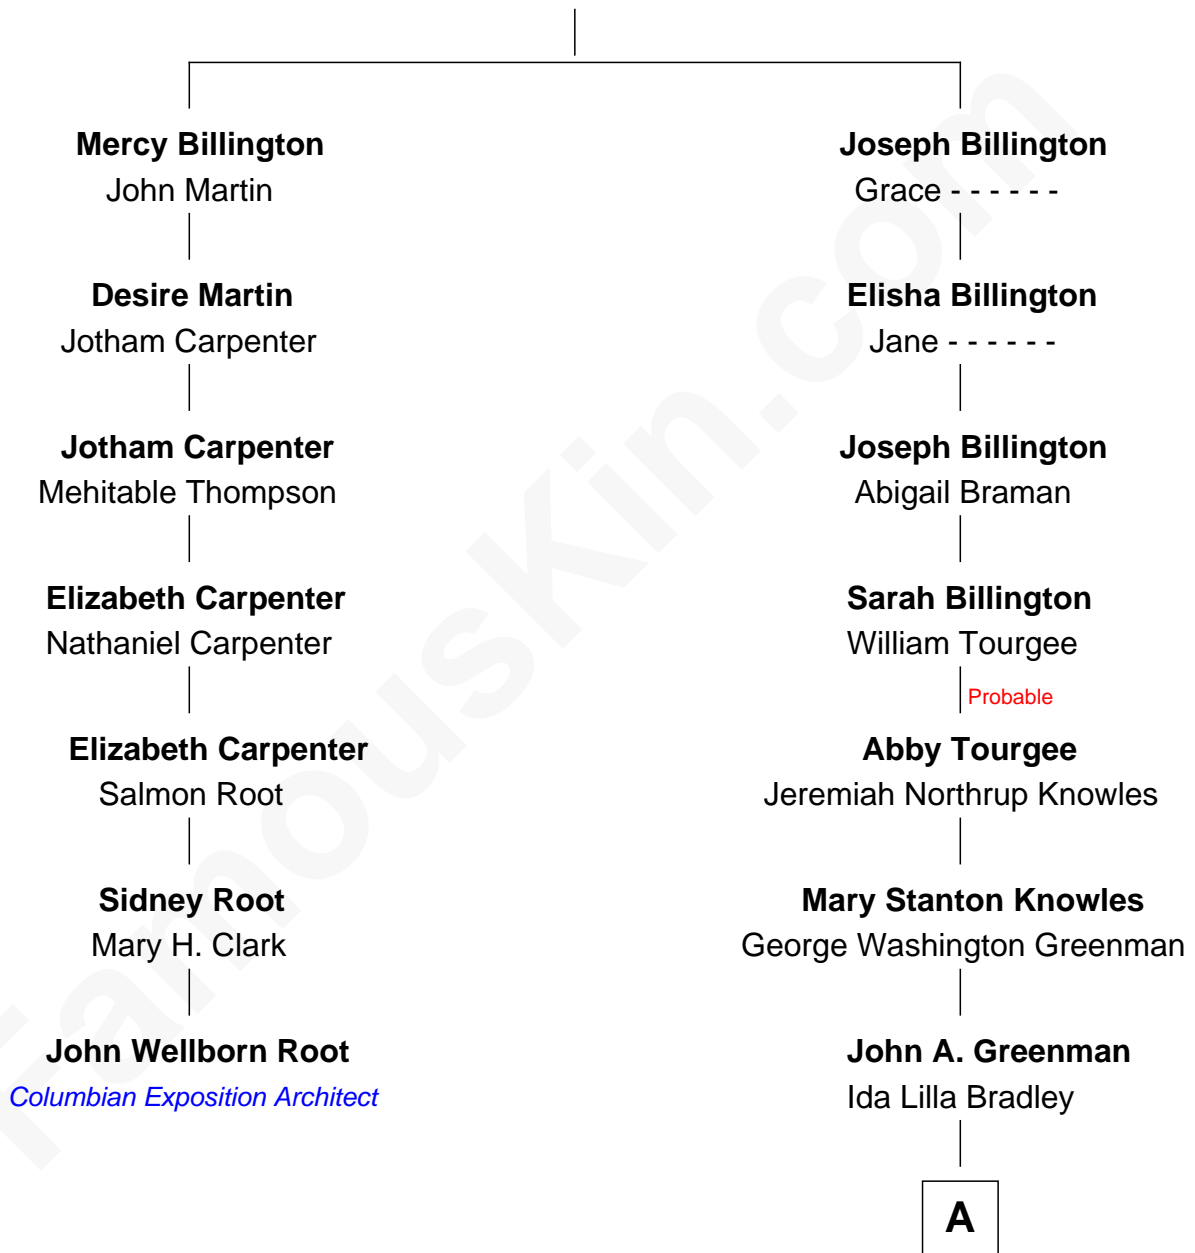

FamousKin.com

Relationship Chart of

John Wellborn Root

1893 Chicago Columbian Exposition Architect

6th cousin 4 times removed of

Charlie Day

TV and Movie Actor

Francis Billington

Christian Penn

A

Adelaide Maria Greenman

Reuben Wallace Peckham

Dr. Lawton Parker Greenman Peckham

Katharine Hartwell Austin

Mary Adelaide Peckham

Thomas Charles Day