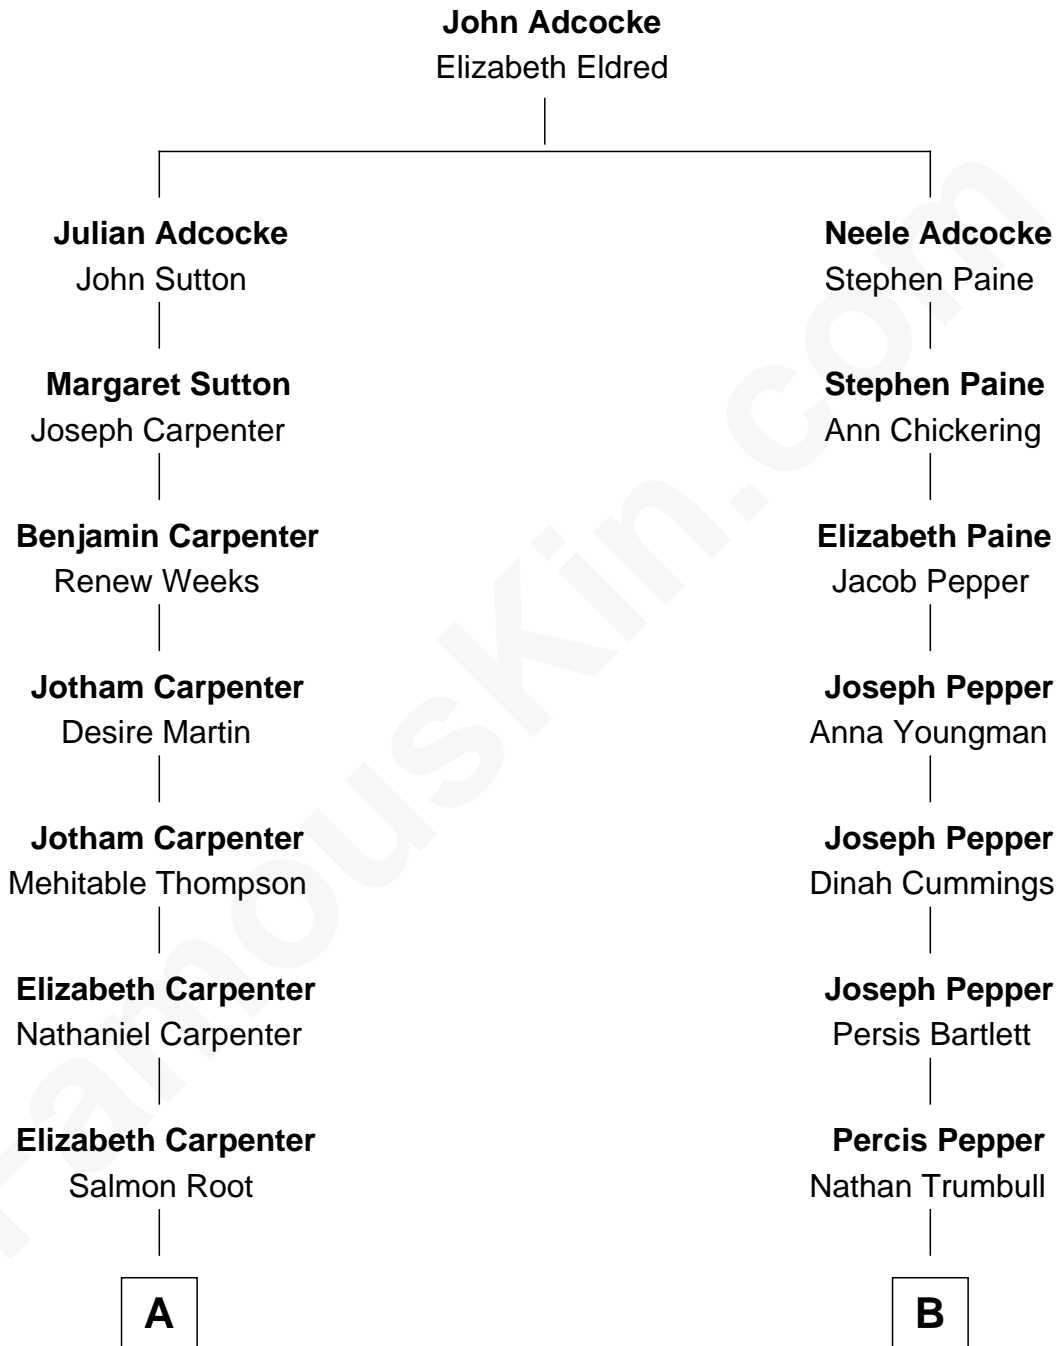

FamousKin.com

Relationship Chart of

John Wellborn Root

1893 Chicago Columbian Exposition Architect

8th cousin 3 times removed of

Douglas Trumbull

Film Special Effects Pioneer

A

Sidney Root
Mary H. Clark

John Wellborn Root
Columbian Exposition Architect

B

Walter Bowdoin Trumbull
Virginia Ann Mildred Thomas

Robert Morris Wilton Trumbull
Emily Shurtleff

Morris Kinnard Trumbull
Alice G. Greer