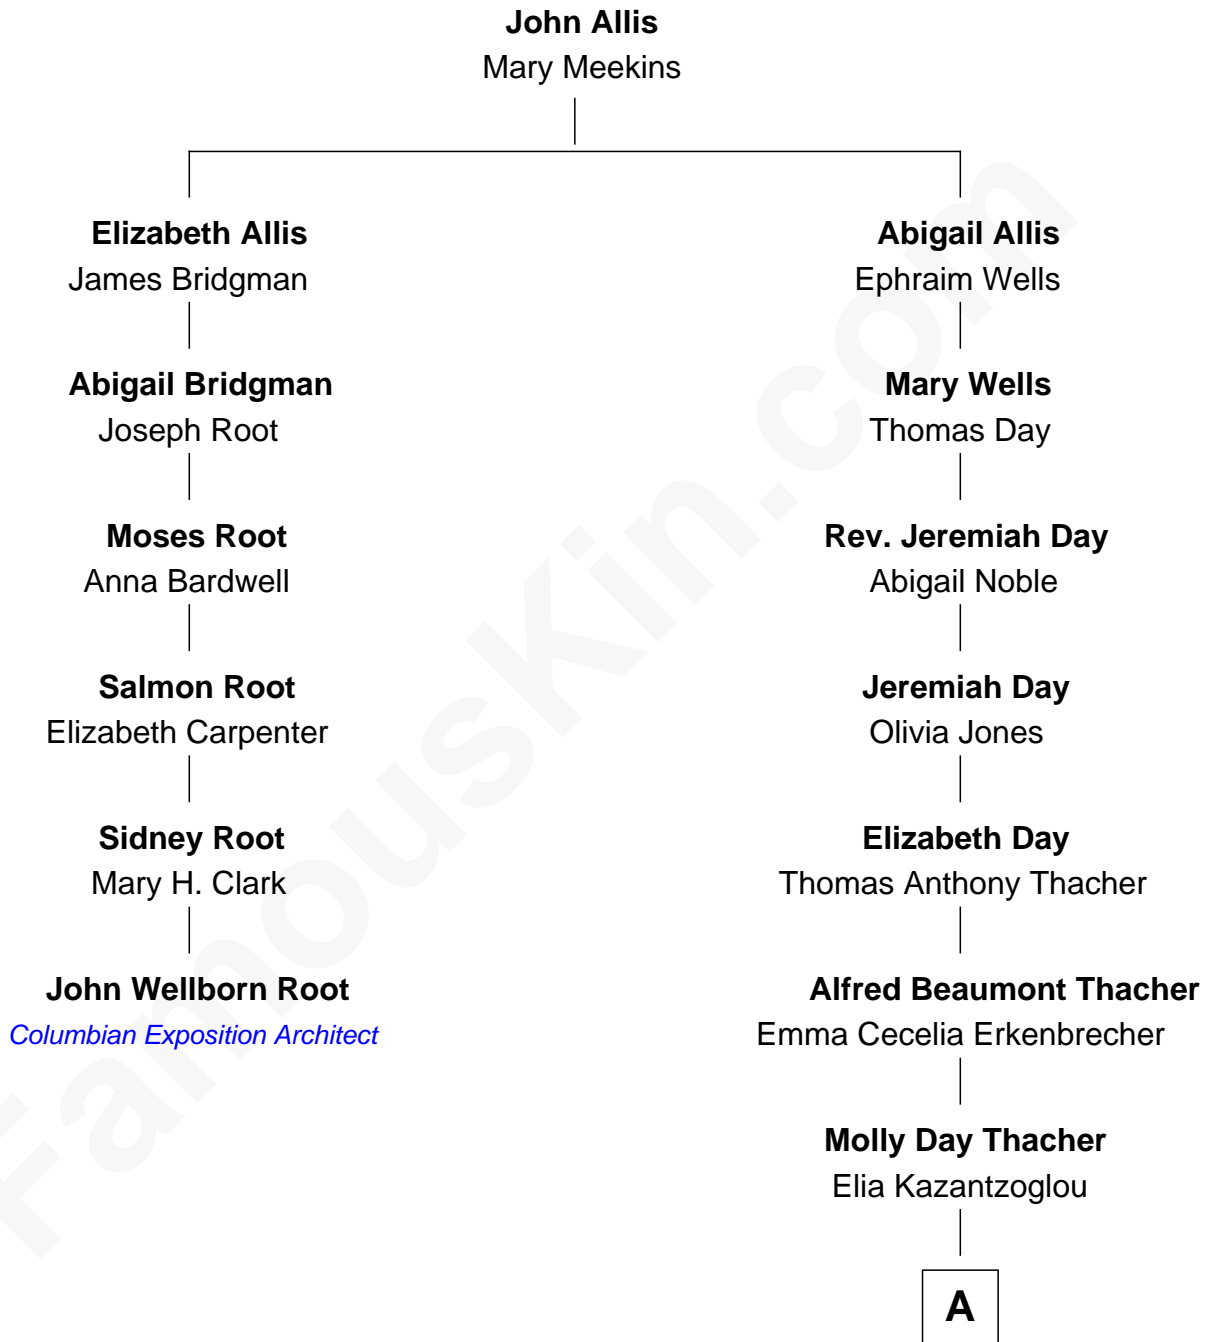

FamousKin.com

Relationship Chart of

John Wellborn Root

1893 Chicago Columbian Exposition Architect

5th cousin 3 times removed of

Zoe Kazan

TV, Movie and Stage Actress

A

Nicholas Kazan
Jean Robin Swicord

Zoe Kazan
TV, Movie and Stage Actress

FamousKin.com