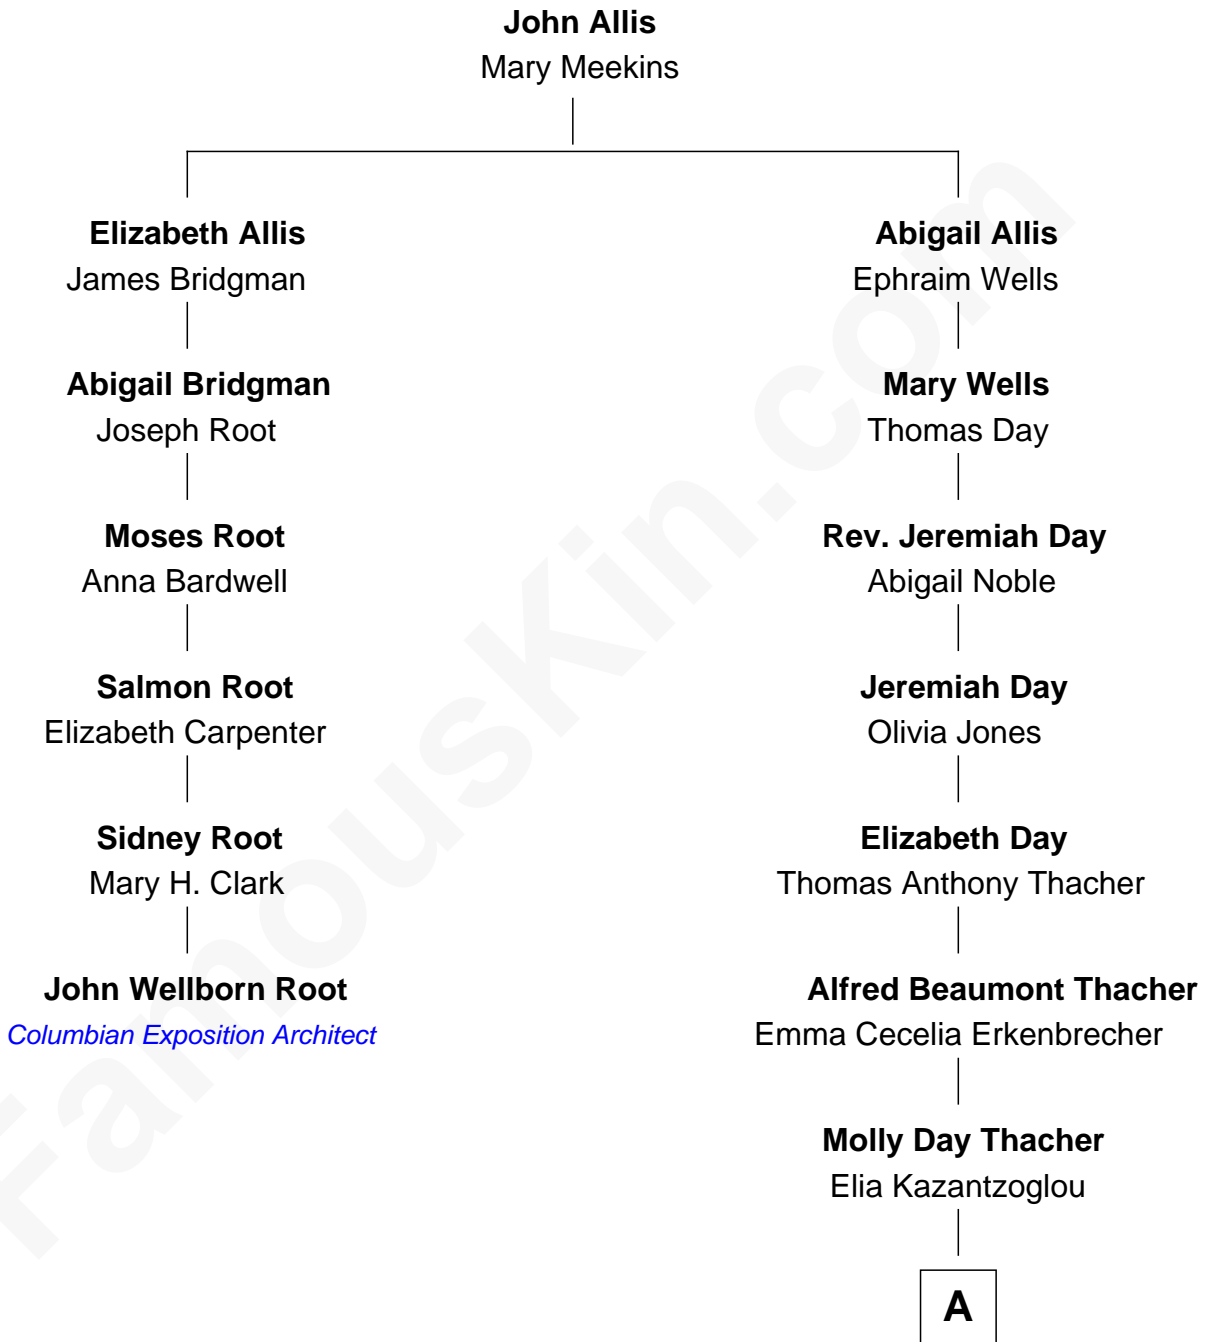

FamousKin.com

Relationship Chart of

John Wellborn Root

1893 Chicago Columbian Exposition Architect

5th cousin 3 times removed of

Zoe Kazan

TV, Movie and Stage Actress

A

Nicholas Kazan
Jean Robin Swicord

Zoe Kazan
TV, Movie and Stage Actress

FamousKin.com