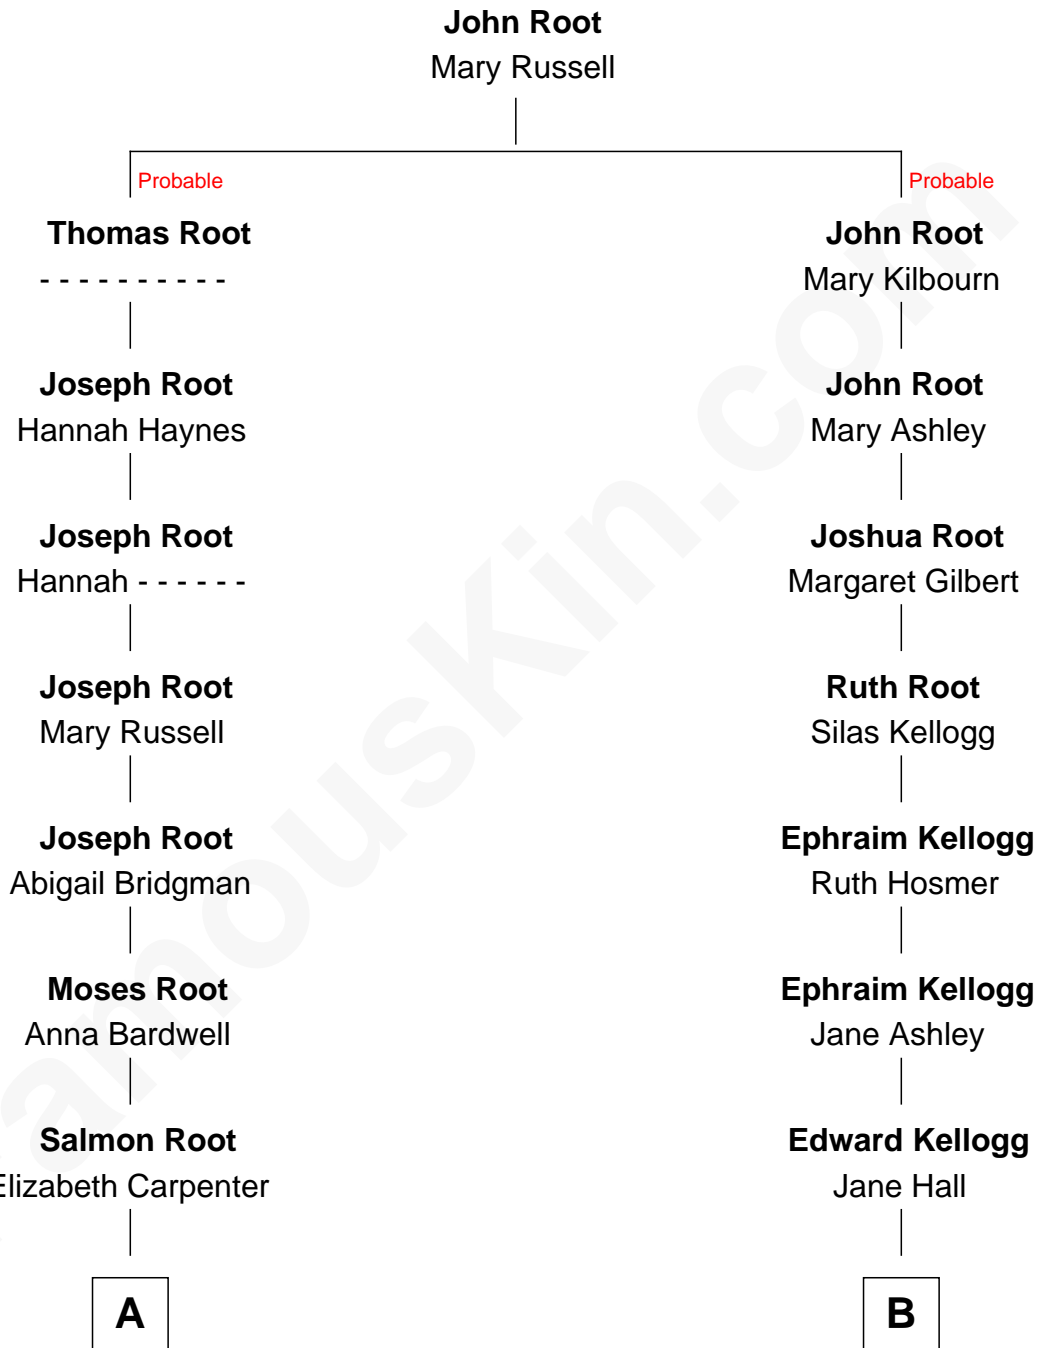

FamousKin.com

Relationship Chart of

John Wellborn Root

1893 Chicago Columbian Exposition Architect

8th cousin 3 times removed of

Clint Eastwood

TV & Film Actor and Director

A

Sidney Root
Mary H. Clark

John Wellborn Root
Columbian Exposition Architect

B

Cordelia Kellogg
Edward Franklin Bartholomew

Sophia Aurelia Bartholomew
Charles Claude Runner

Waldo Errol Runner
Virginia May McClanahan