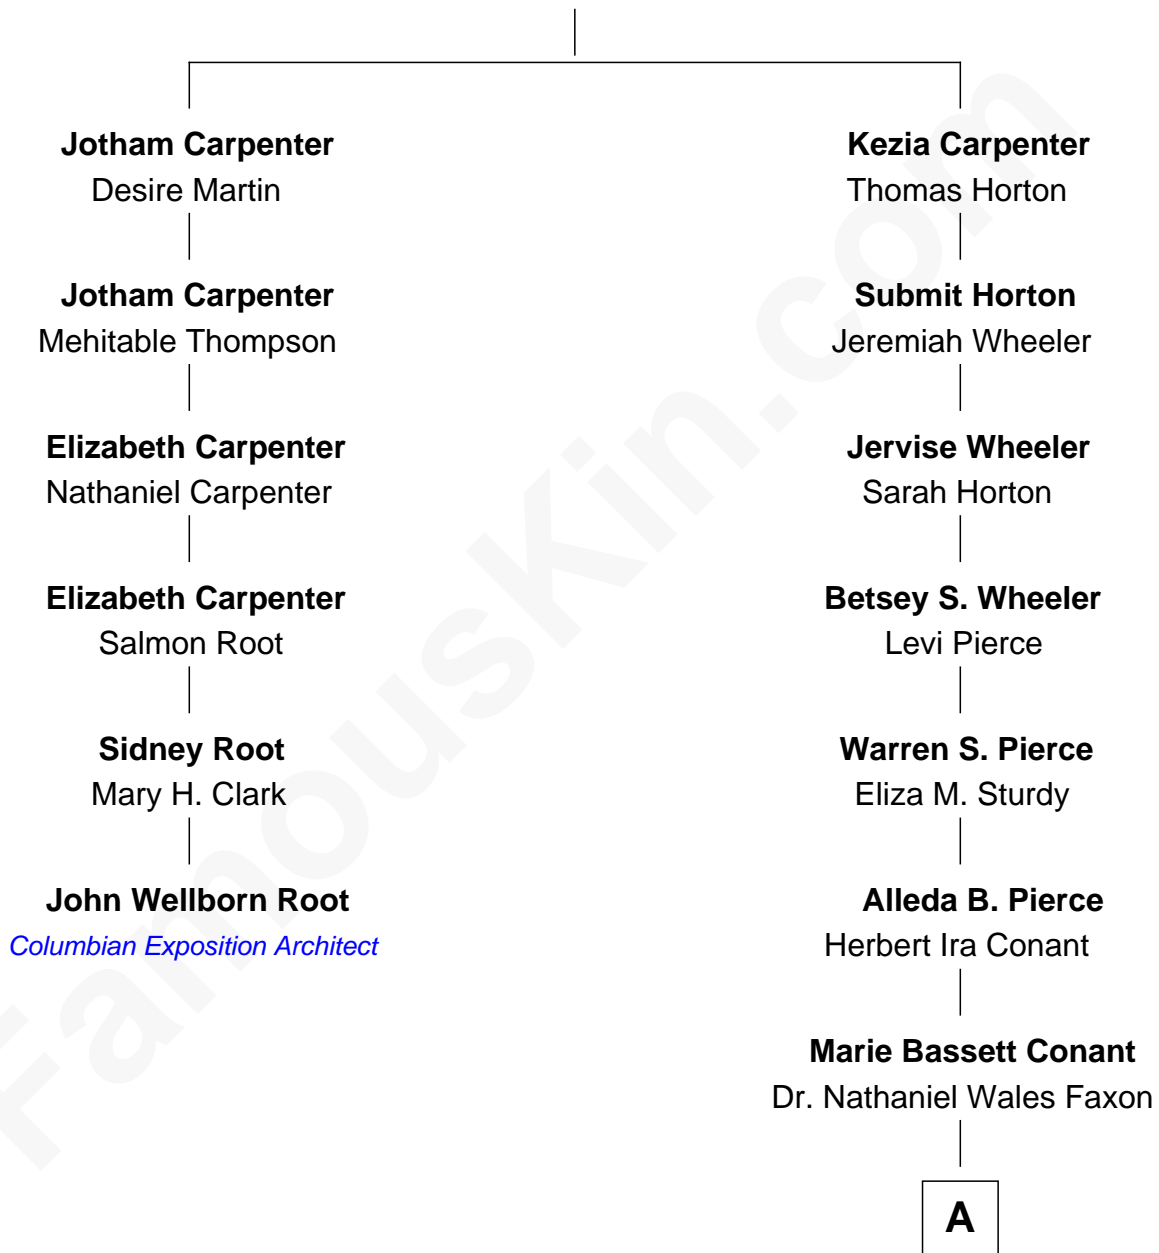

FamousKin.com

Relationship Chart of

John Wellborn Root

1893 Chicago Columbian Exposition Architect

5th cousin 4 times removed of

Nat Faxon

Actor, Comedian, Director and Screenwriter

Benjamin Carpenter

Renew Weeks

A

William Otis Faxon
Frances Mary Parker

Dr. David Parker Faxon
Monica Andrea Kersten

Nat Faxon

Actor, Comedian, Director and Screenwriter