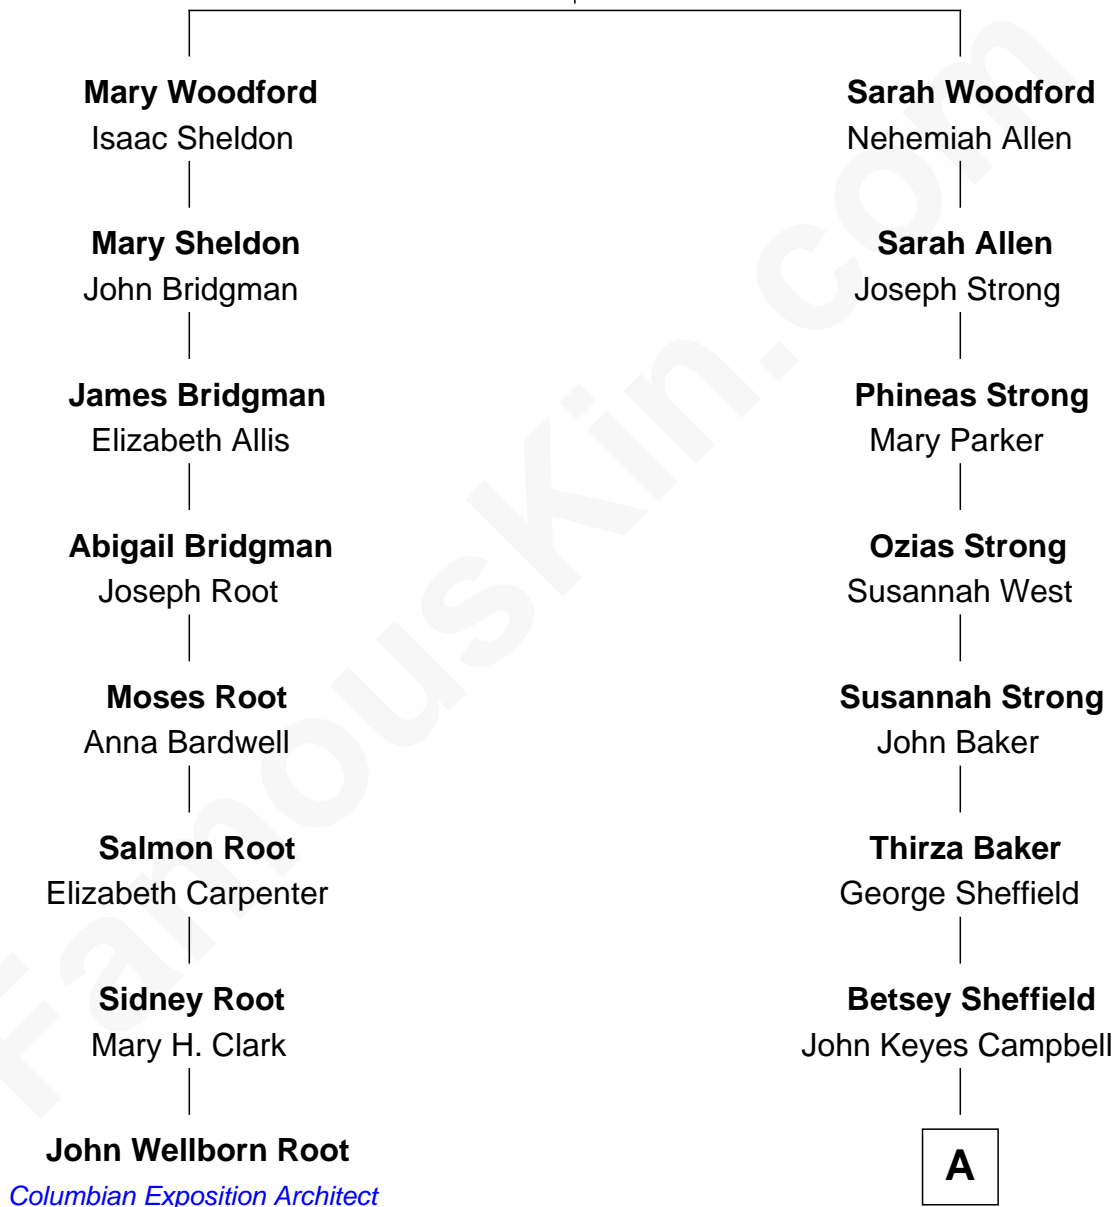

FamousKin.com

Relationship Chart of

John Wellborn Root

1893 Chicago Columbian Exposition Architect

7th cousin 3 times removed of

Glenn Close

Movie, Television, and Stage Actress

Thomas Woodford

Mary Blott

A

—
Mary L. Campbell
Charles Arthur Moore

—
Charles Arthur Moore
Elizabeth Hyde

—
Elizabeth Mary H. Moore
Dr. William Taliaferro Close

—
Glenn Close
Movie, Television, and Stage Actress