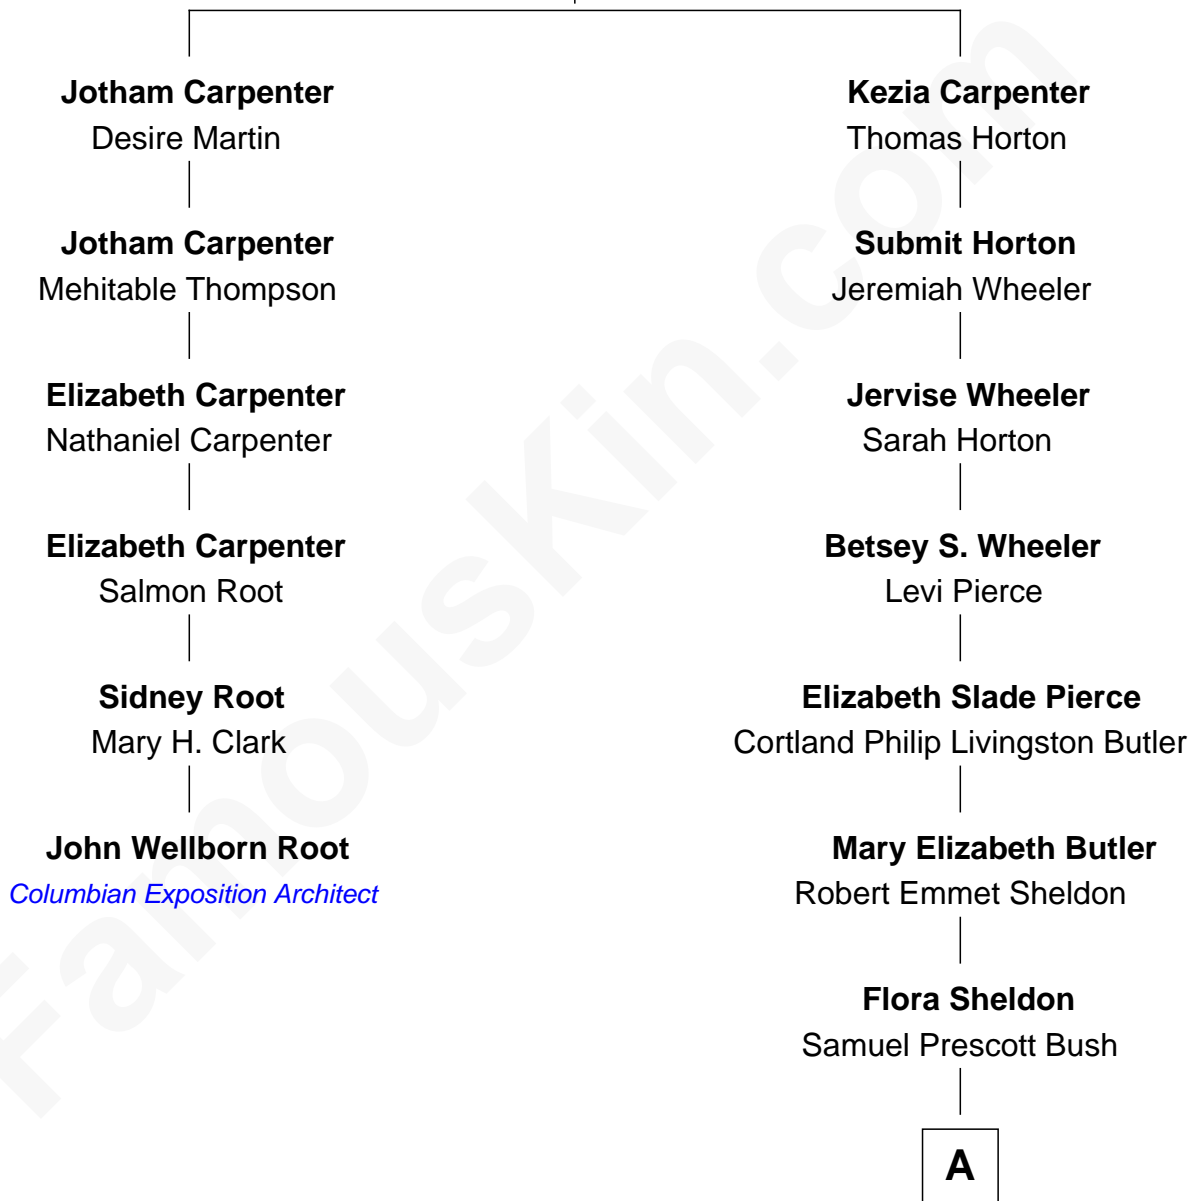

FamousKin.com

Relationship Chart of

John Wellborn Root

1893 Chicago Columbian Exposition Architect

5th cousin 4 times removed of

George W. Bush
43rd U.S. President

Benjamin Carpenter
Renew Weeks

A

Prescott Sheldon Bush

Dorothy Wear Walker

George Herbert Walker Bush

Barbara Pierce

George W. Bush

43rd U.S. President

FamousKin.com