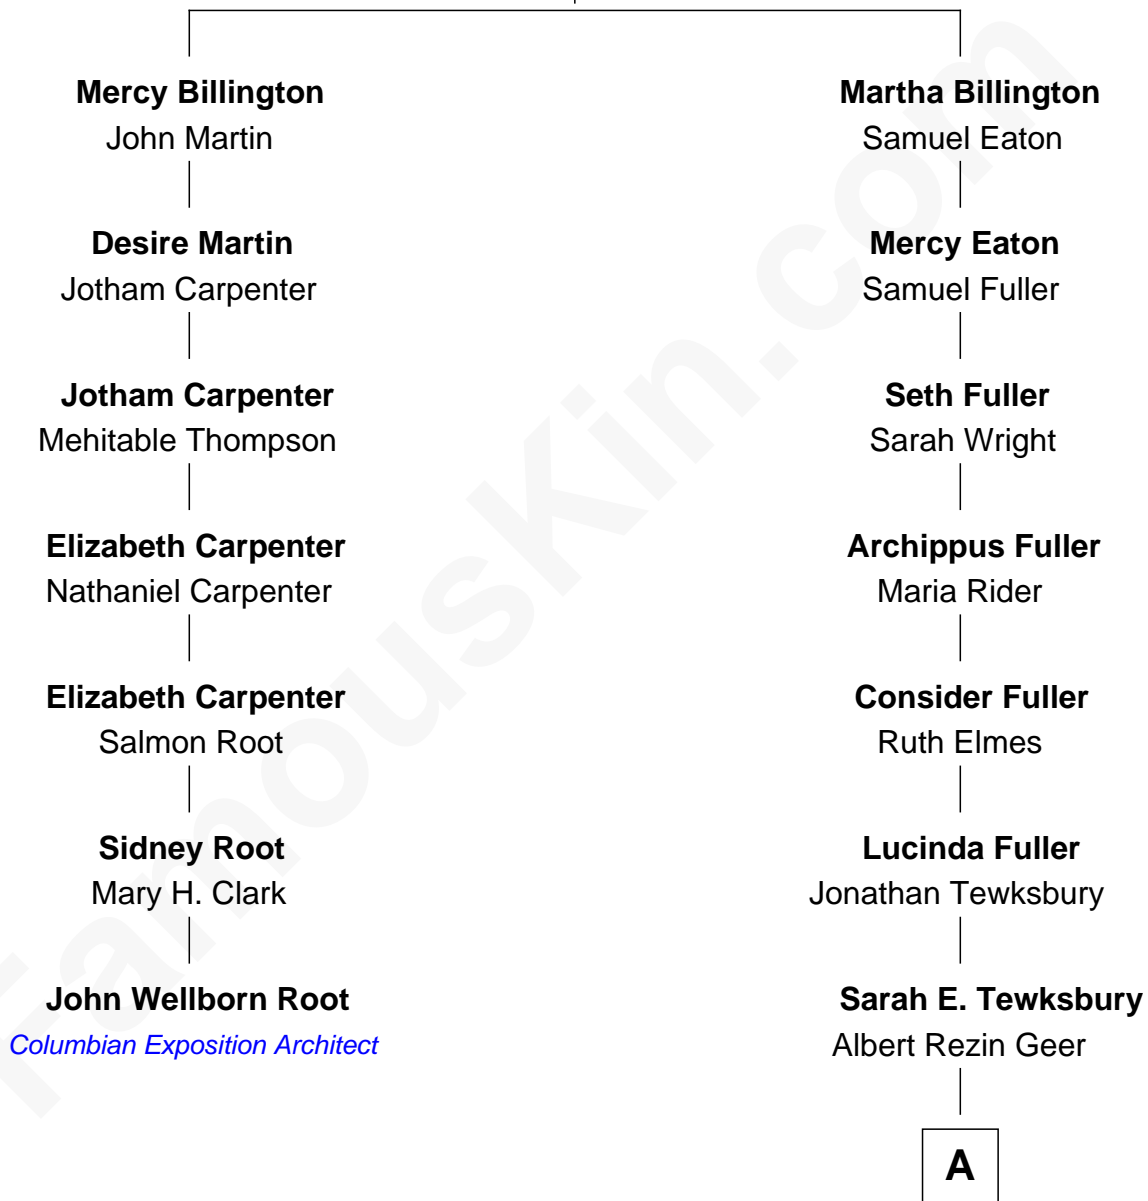

FamousKin.com

Relationship Chart of

John Wellborn Root

1893 Chicago Columbian Exposition Architect

6th cousin 4 times removed of

Richard Gere

Movie Actor

Francis Billington

Christian Penn

A

George Lane Gere

Mary Alworth

Albert William Gere

Hazel Marjorie Snover

Homer George Gere

Doris Anna Tiffany