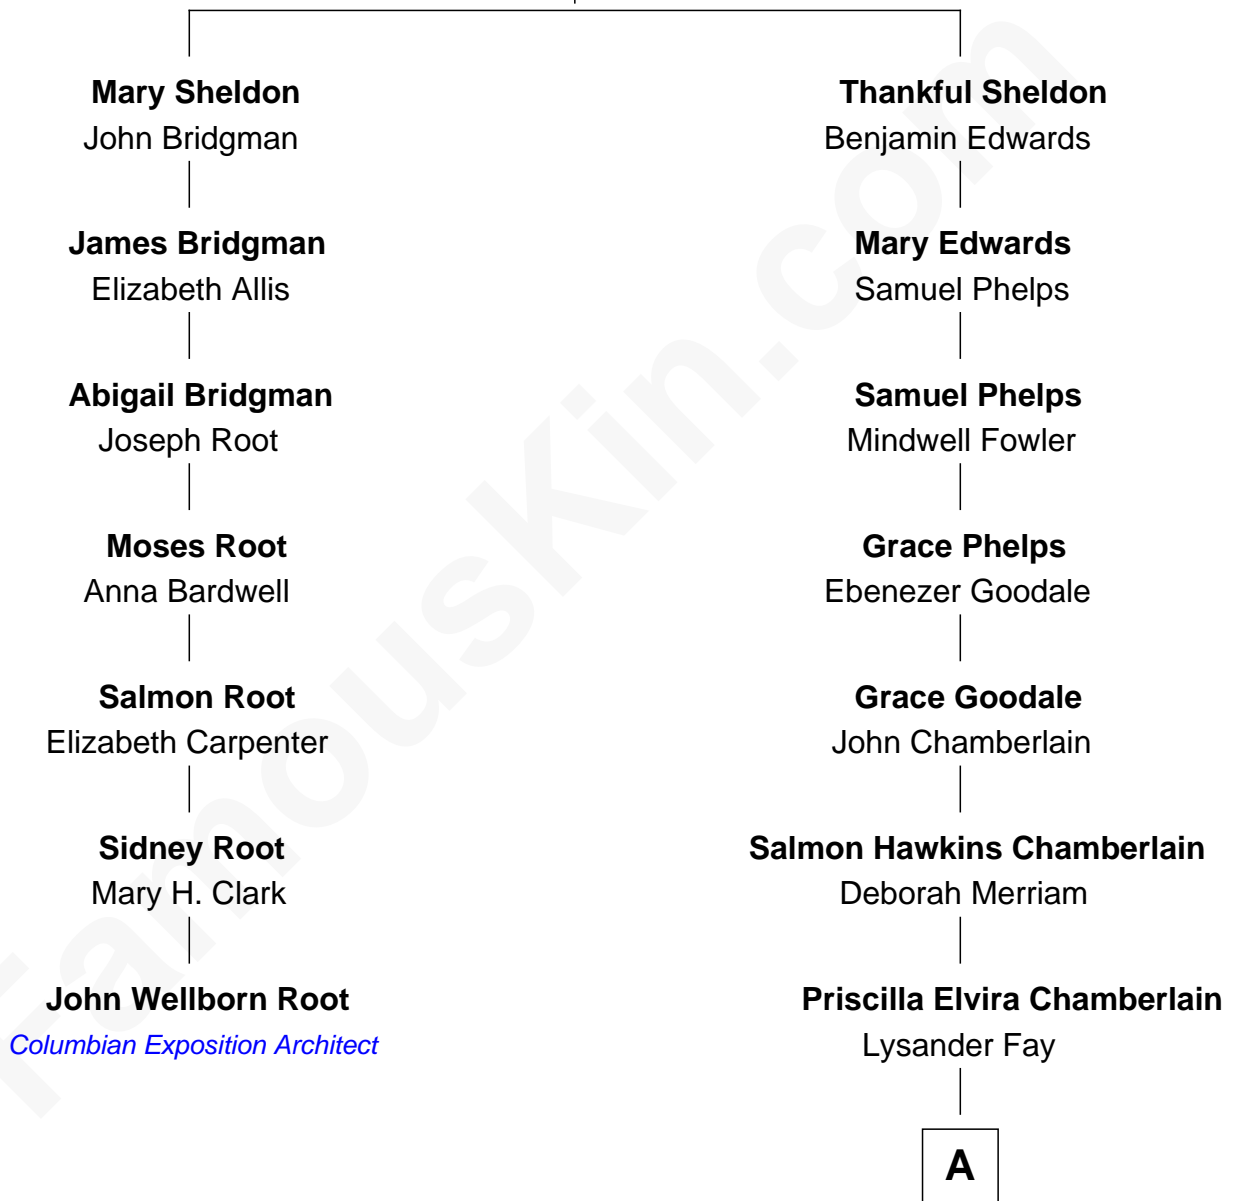

FamousKin.com

Relationship Chart of

John Wellborn Root

1893 Chicago Columbian Exposition Architect

6th cousin 5 times removed of

Matt Damon

Movie Actor

Isaac Sheldon

Mary Woodford

A

—
Adoniram Judson Fay

Altemirah A. Smith

—
Clarence Farwell Fay

Mabelle E. Kent

—
Roberta M. Fay

Albert Howe Damon