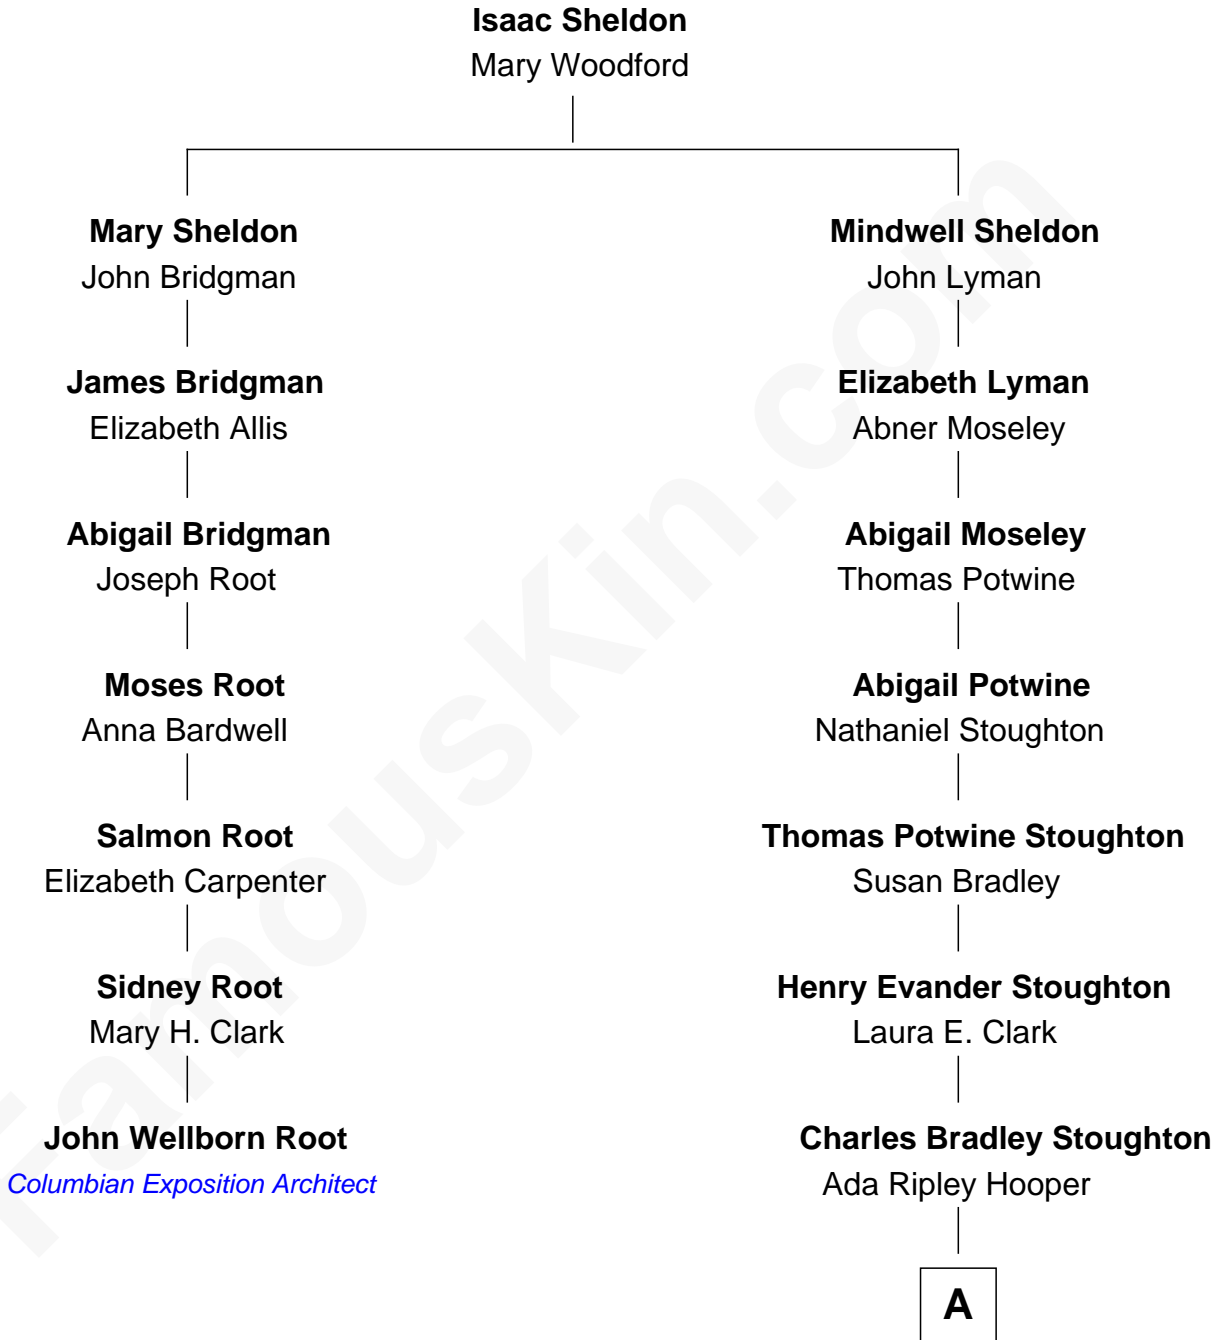

Dr. Benjamin Spock

American Pediatrician and Author on Child Care