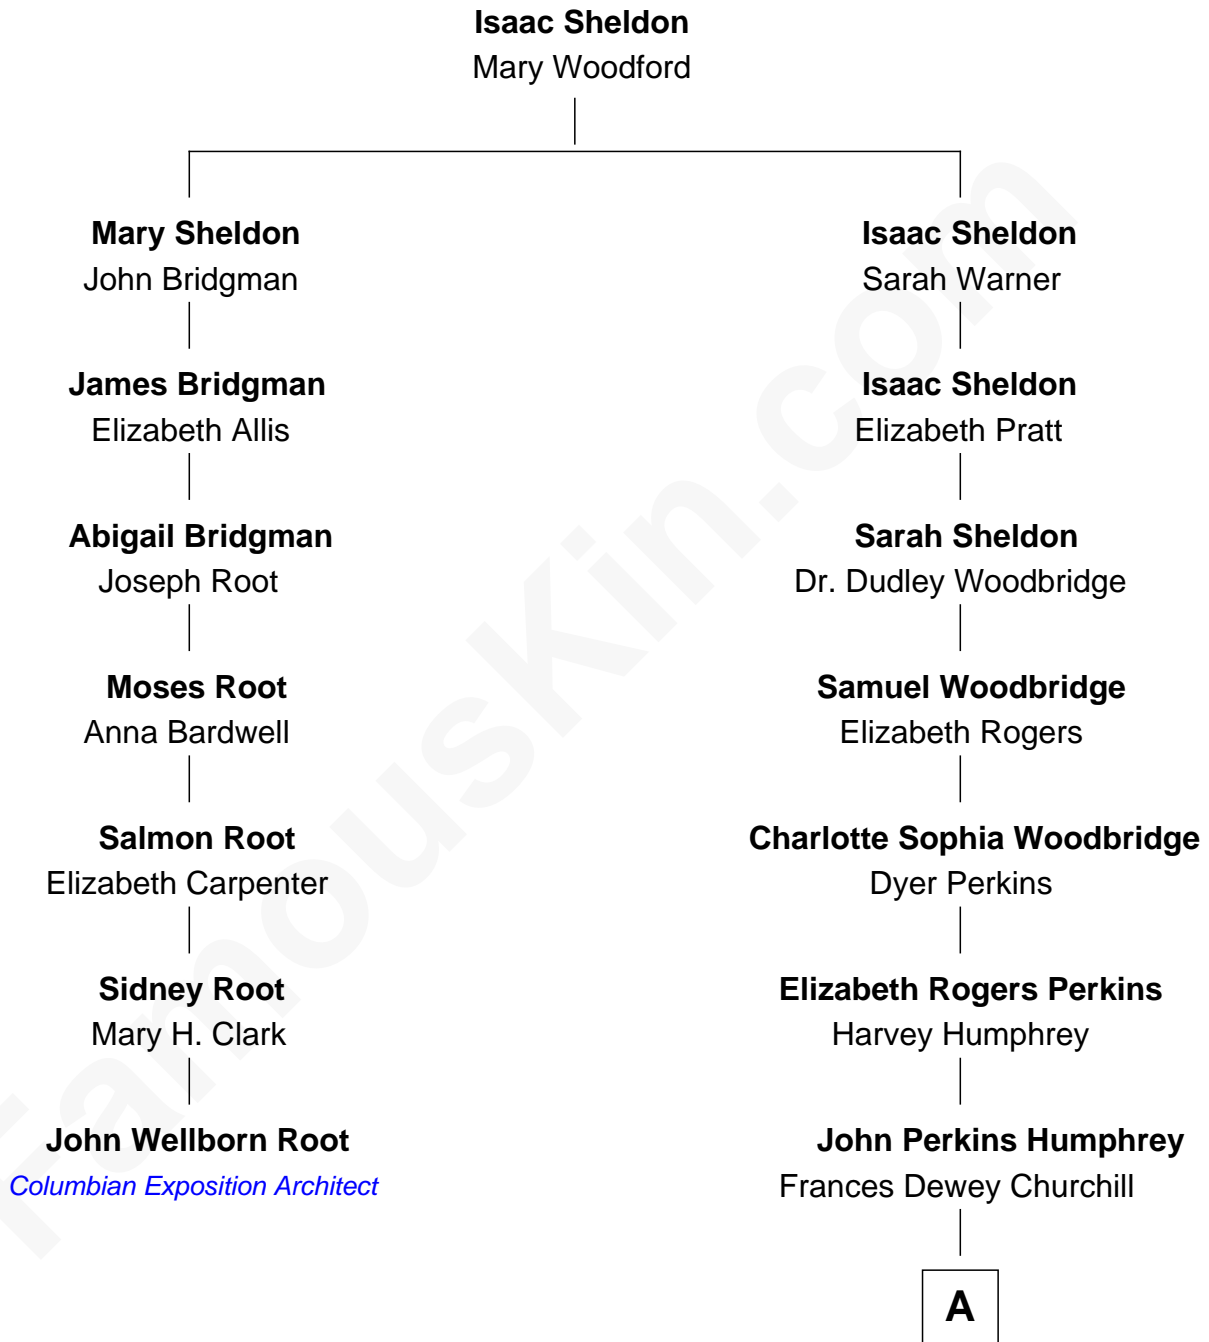

# FamousKin.com

## Relationship Chart of

### John Wellborn Root

1893 Chicago Columbian Exposition Architect

6th cousin 2 times removed of

**Humphrey Bogart**  
Movie Actor

**A**

**Maud Humphrey**  
Dr. Belmont Deforest Bogart

**Humphrey Bogart**  
*Movie Actor*