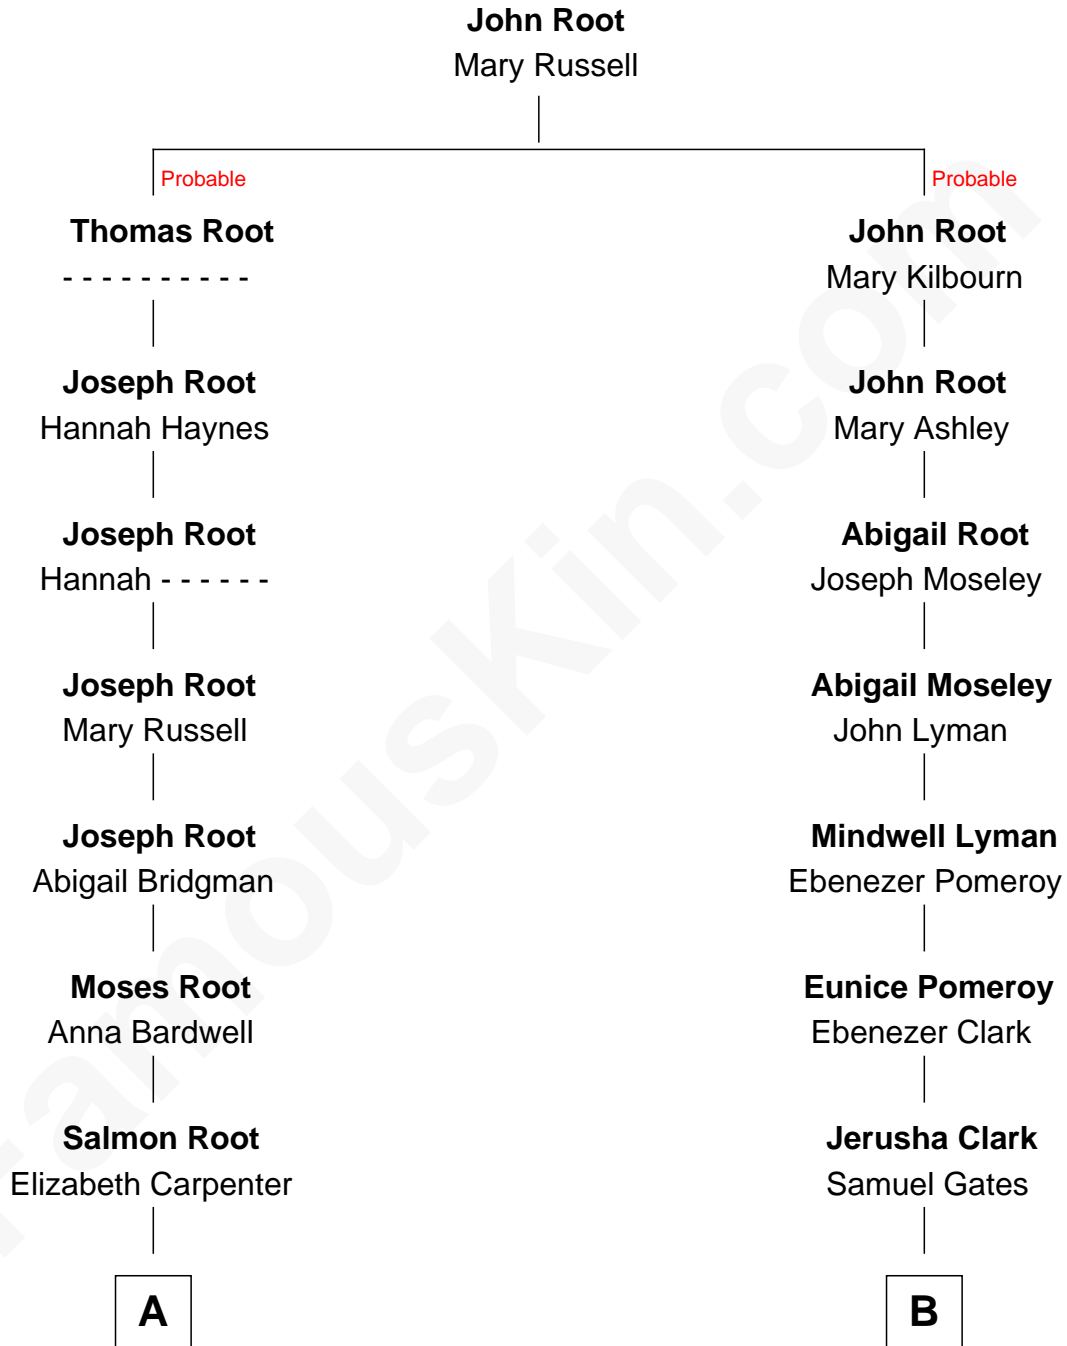

FamousKin.com

Relationship Chart of

John Wellborn Root

1893 Chicago Columbian Exposition Architect

8th cousin 2 times removed of

Bess (Wallace) Truman

First Lady of President Harry S Truman

A

Sidney Root
Mary H. Clark

John Wellborn Root
Columbian Exposition Architect

B

George William Gates
Sarah D. Todd

George Porterfield Gates
Elizabeth Emery

Margaret Elizabeth Gates
David Willick Wallace

Bess (Wallace) Truman
First Lady of Harry Truman