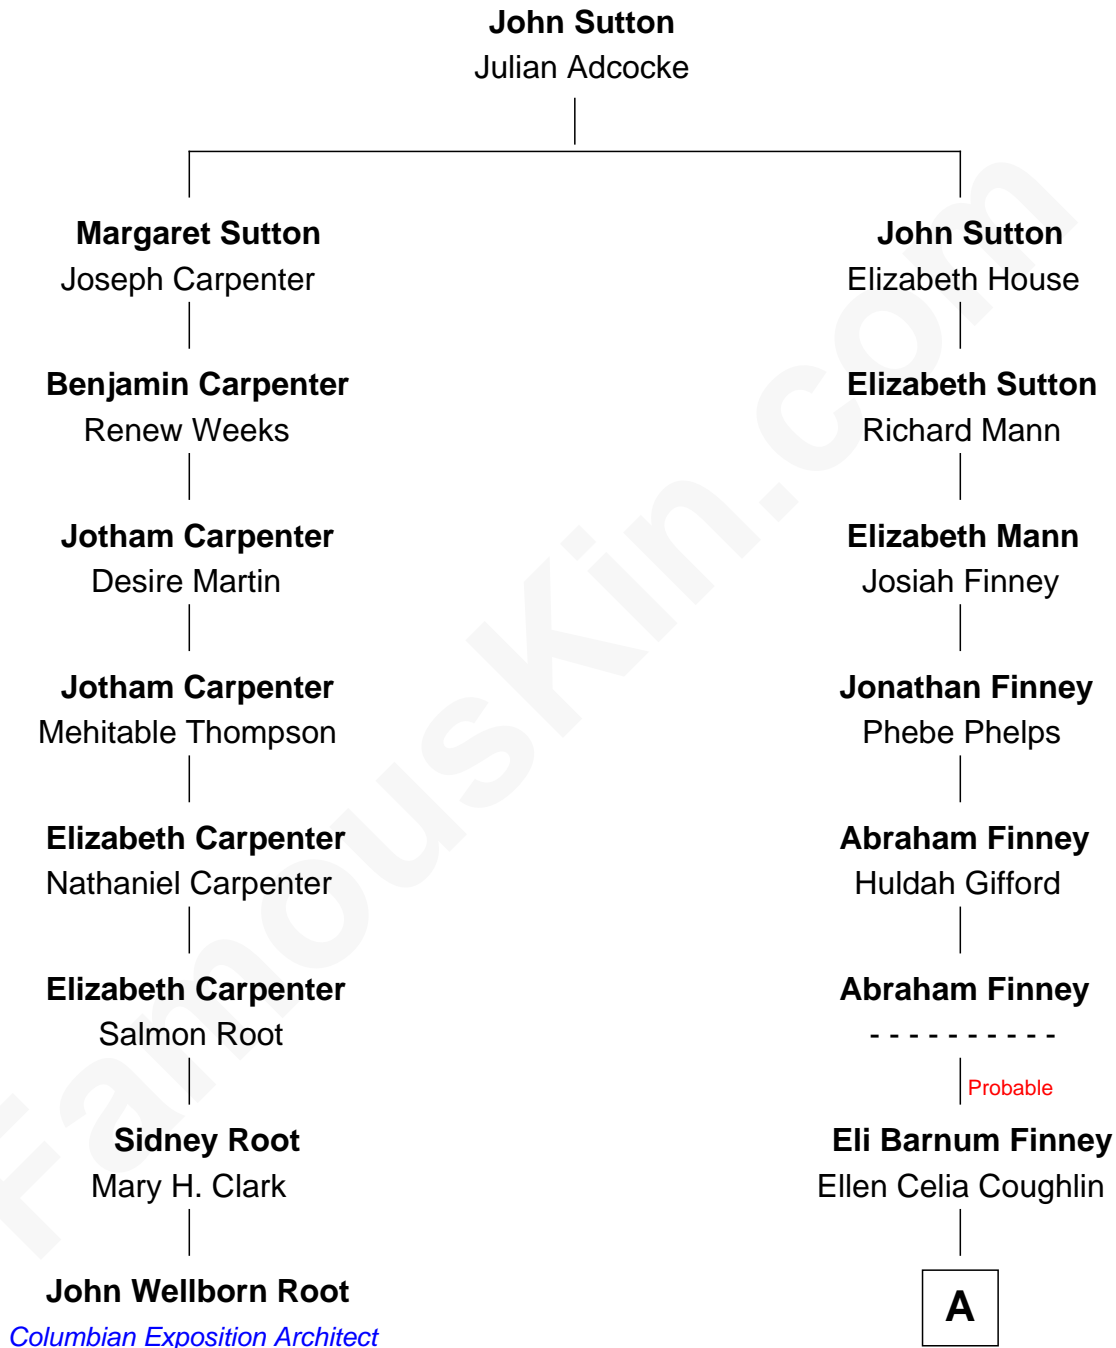

## Relationship Chart of

### John Wellborn Root

1893 Chicago Columbian Exposition Architect

7th cousin 3 times removed of

**Brian Wilson**

Co-Founder of The Beach Boys

**A**

—  
**Albert H. Finney**

Elnora Brass