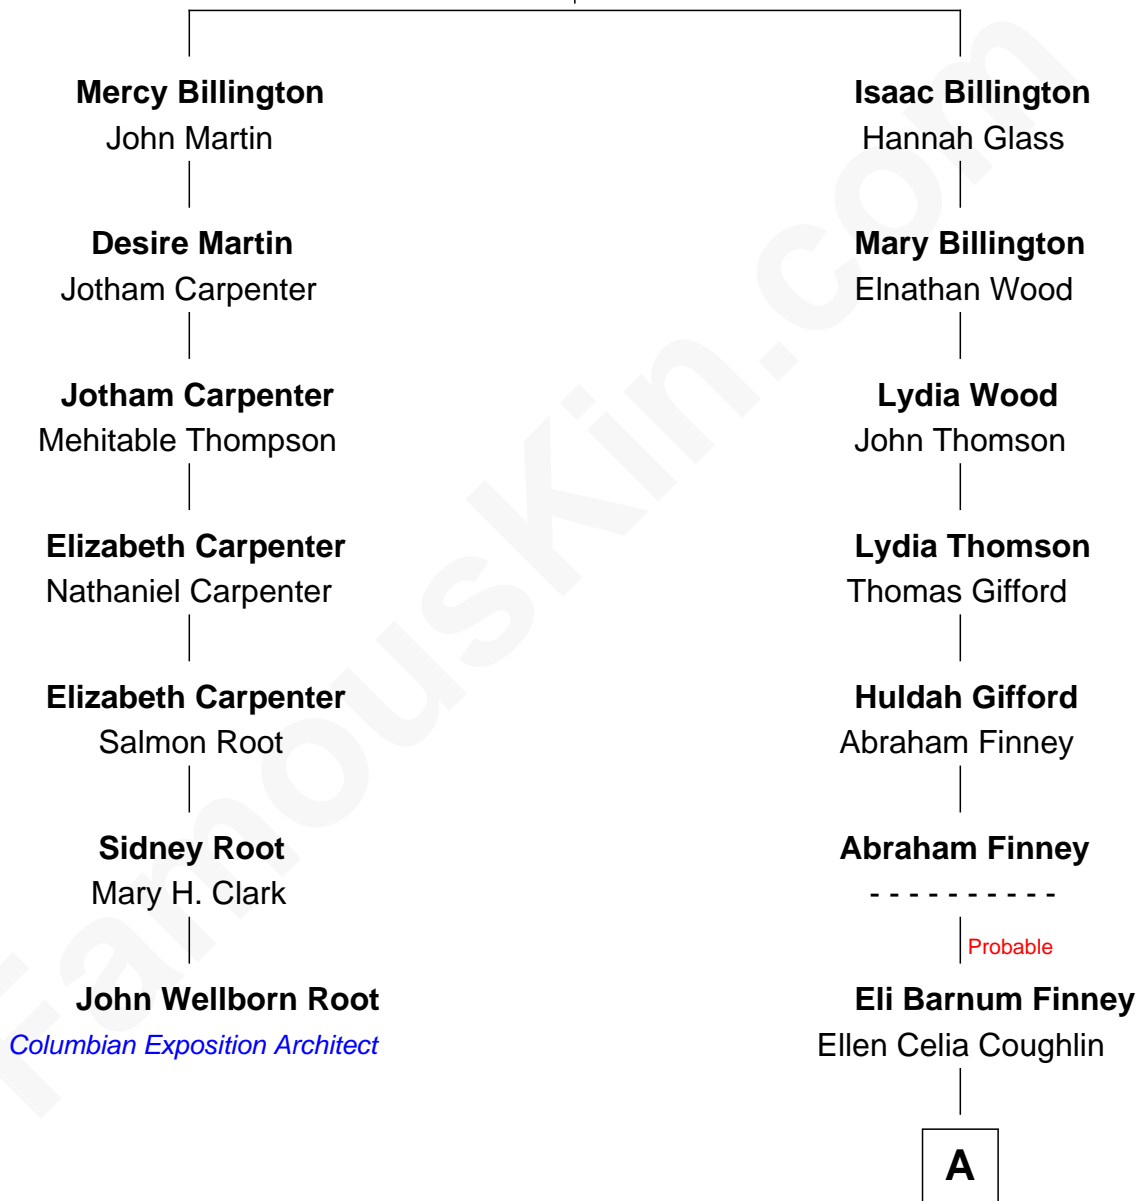

FamousKin.com

Relationship Chart of

John Wellborn Root

1893 Chicago Columbian Exposition Architect

6th cousin 4 times removed of

Brian Wilson

Co-Founder of The Beach Boys

Francis Billington
Christian Penn

A

—
Albert H. Finney

Elnora Brass

—
Ruth Edna Finney

Carl Arie Korthof

—
Audree Neva Korthof

Murray Gage Wilson

—
Brian Wilson