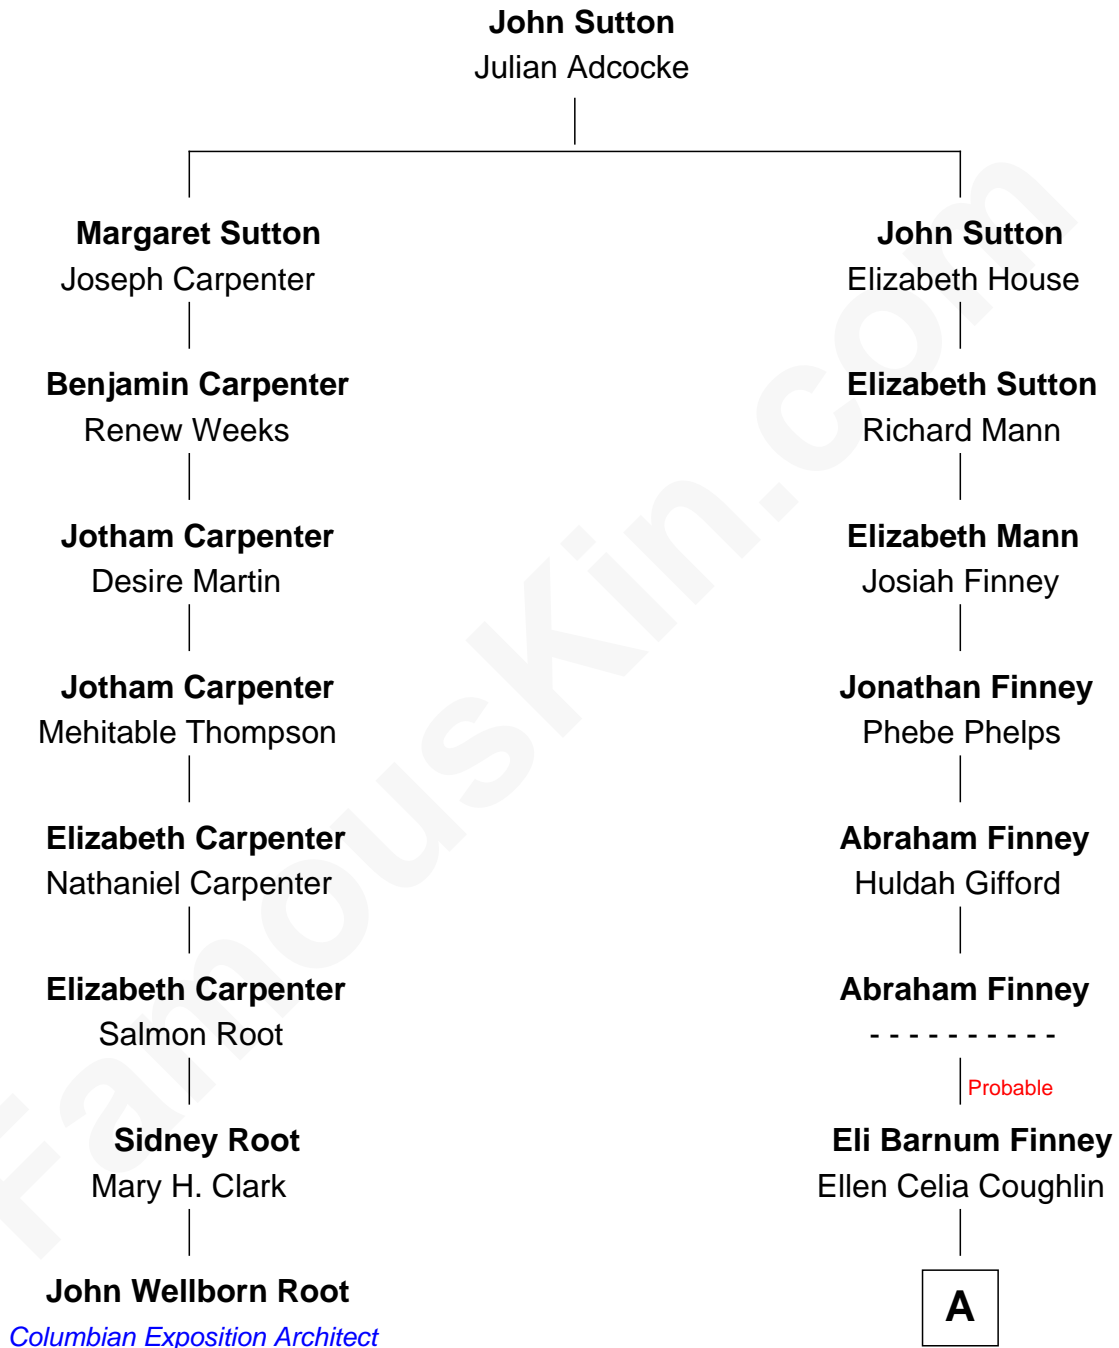

## Relationship Chart of

### John Wellborn Root

1893 Chicago Columbian Exposition Architect

7th cousin 3 times removed of

**Carl Wilson**

Co-Founder of The Beach Boys

**A**

**Albert H. Finney**

Elnora Brass