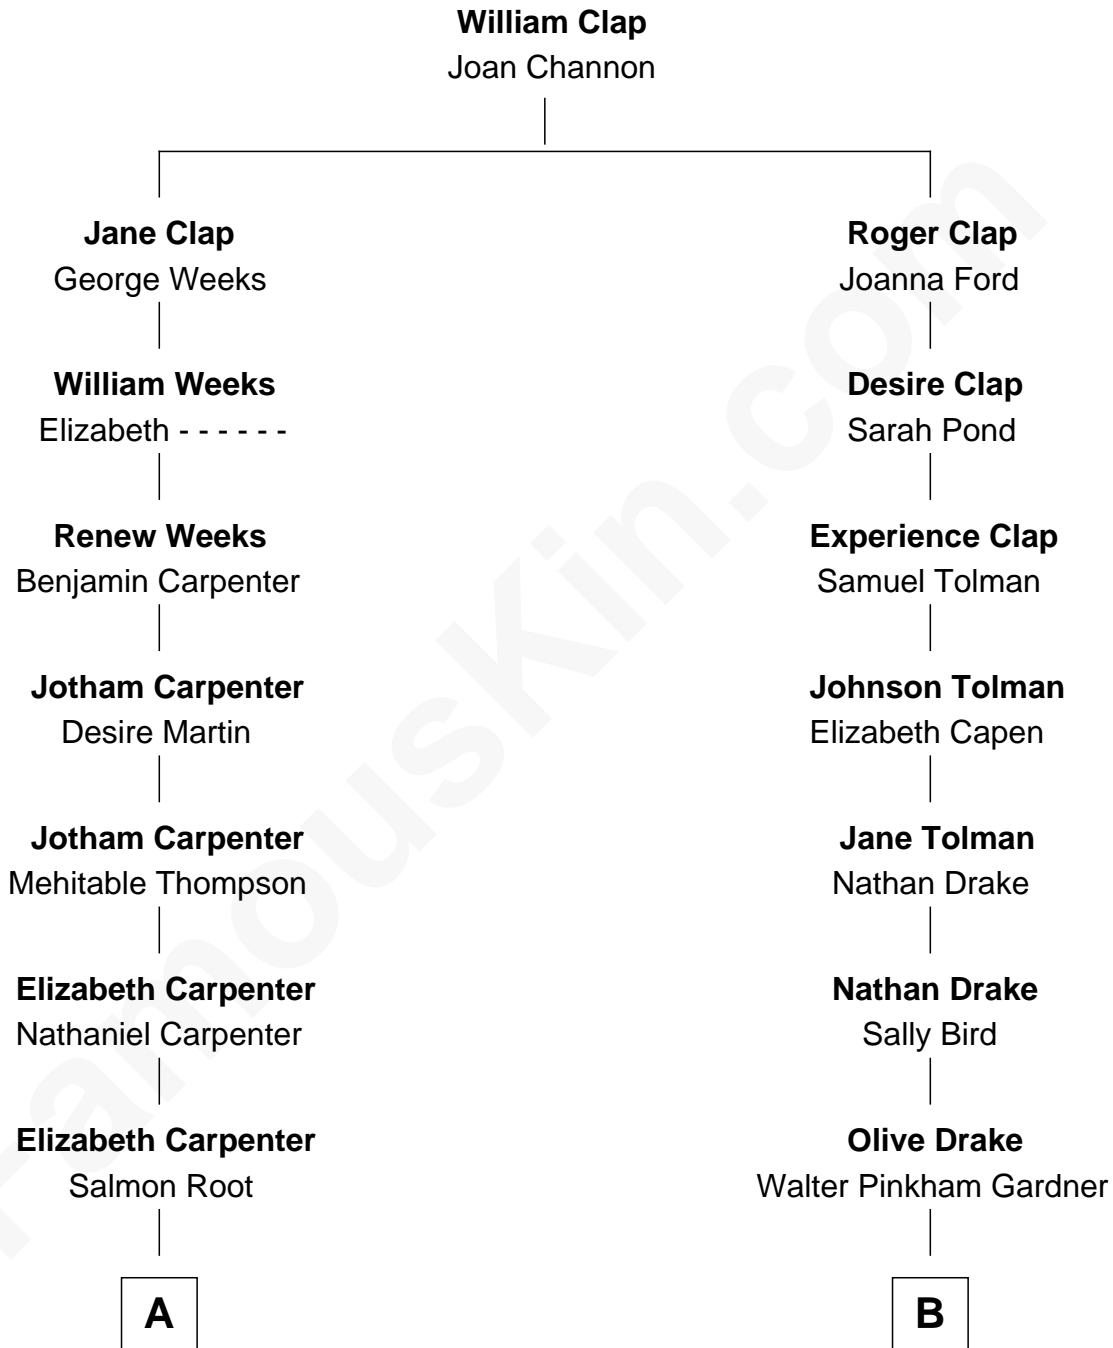

FamousKin.com

Relationship Chart of

John Wellborn Root

1893 Chicago Columbian Exposition Architect

8th cousin of

Erle Stanley Gardner

Author of the Perry Mason series

A

Sidney Root
Mary H. Clark

John Wellborn Root
Columbian Exposition Architect

B

Charles Walter Gardner
Grace Adelma Waugh

Erle Stanley Gardner
Author of Perry Mason

FamousKin.com