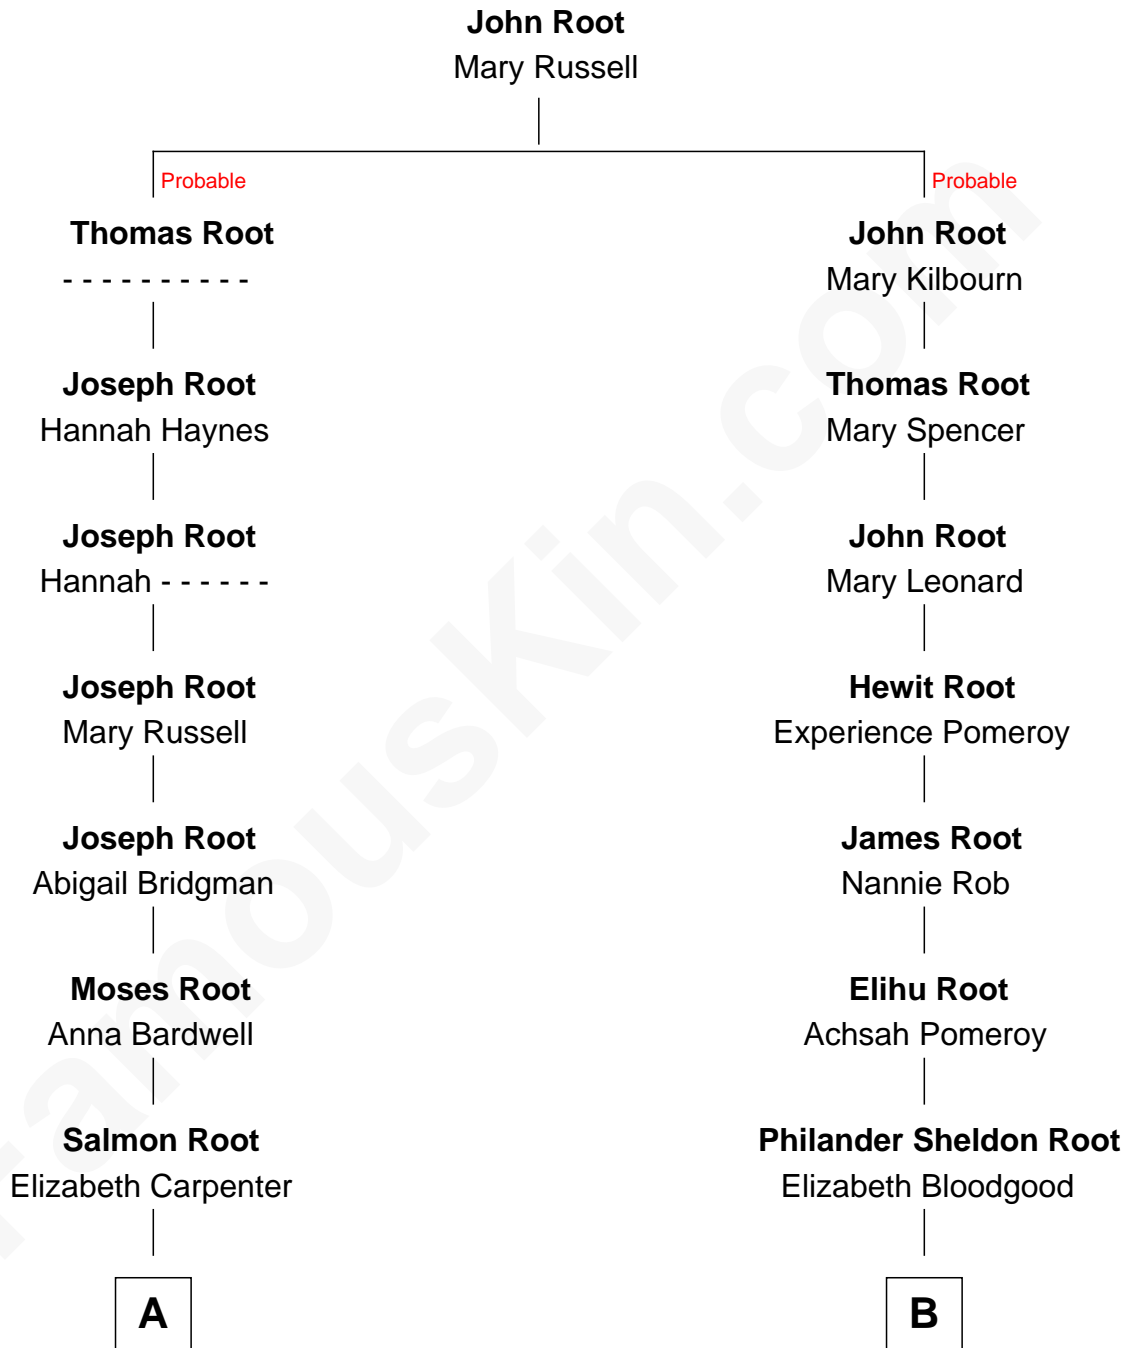

FamousKin.com

Relationship Chart of

John Wellborn Root

1893 Chicago Columbian Exposition Architect

8th cousin 1 time removed of

Henry Luce

Co-Founder of Time, Life, Fortune and Sports Illustrated magazines

A

Sidney Root
Mary H. Clark

John Wellborn Root
Columbian Exposition Architect

B

Lynott Bloodgood Root
Anna Robbins

Elizabeth Middleton Root
Henry Winters Luce

Henry Luce
Co-Founder of Time Inc.

FamousKin.com