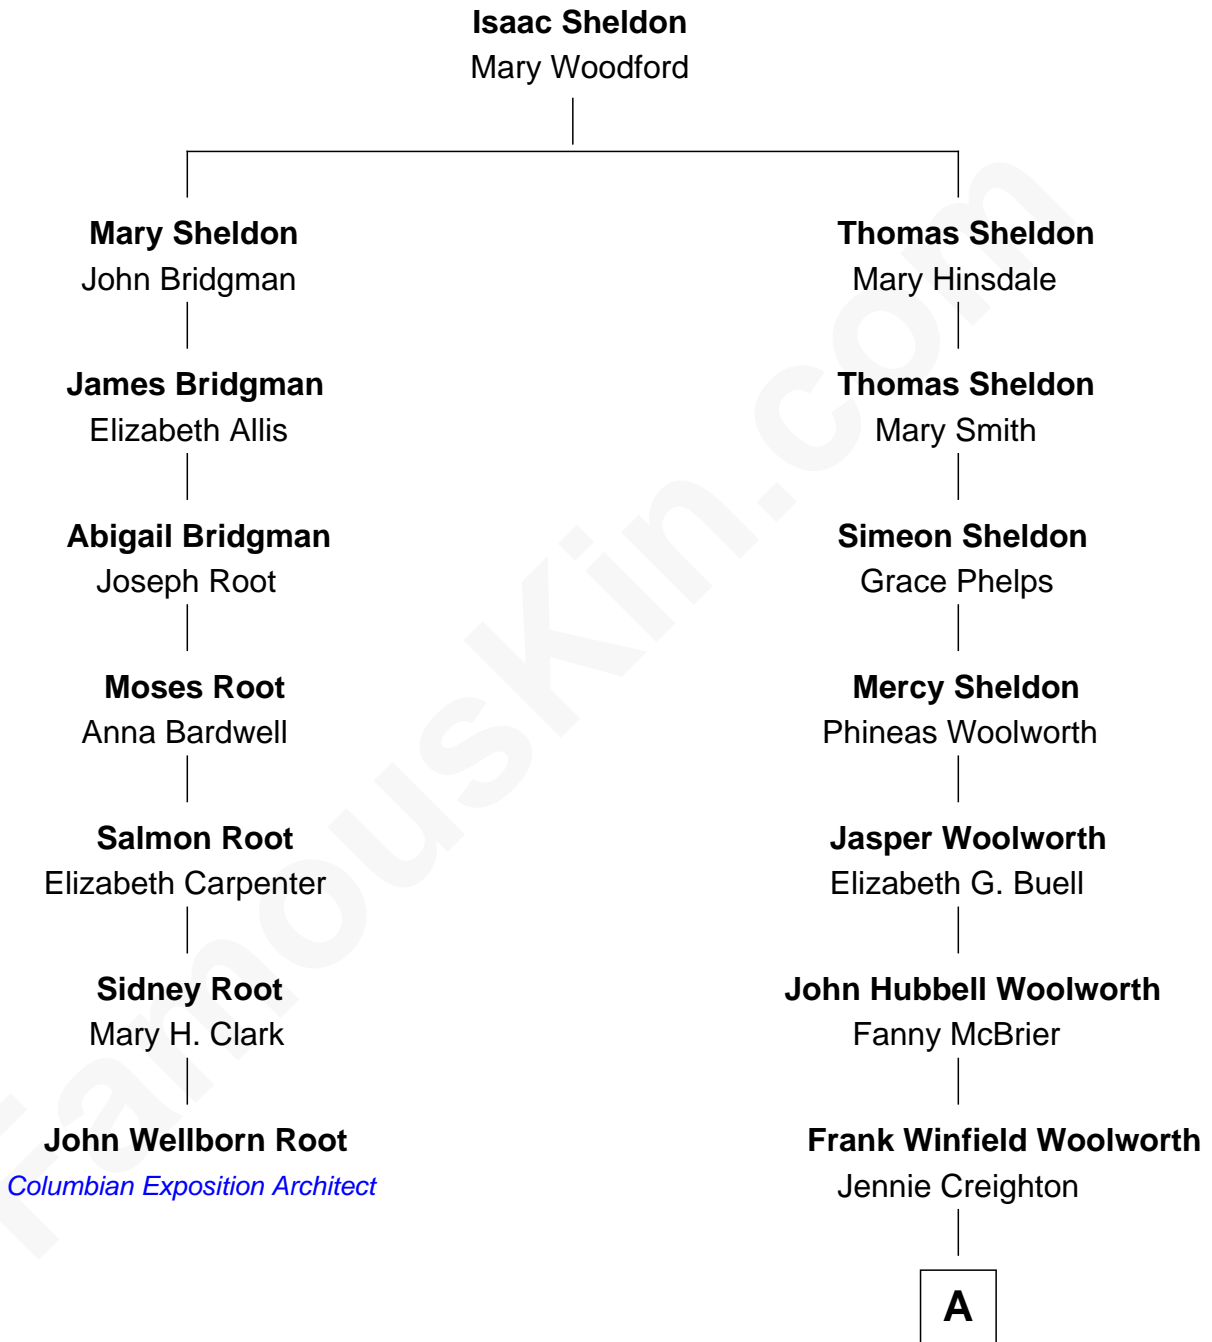

FamousKin.com

Relationship Chart of

John Wellborn Root

1893 Chicago Columbian Exposition Architect

6th cousin 2 times removed of

Barbara Hutton

Socialite (aka "Poor Little Rich Girl")

A

Edna Woolworth
Franklyn Laws Hutton

Barbara Hutton
"Poor Little Rich Girl"

FamousKin.com