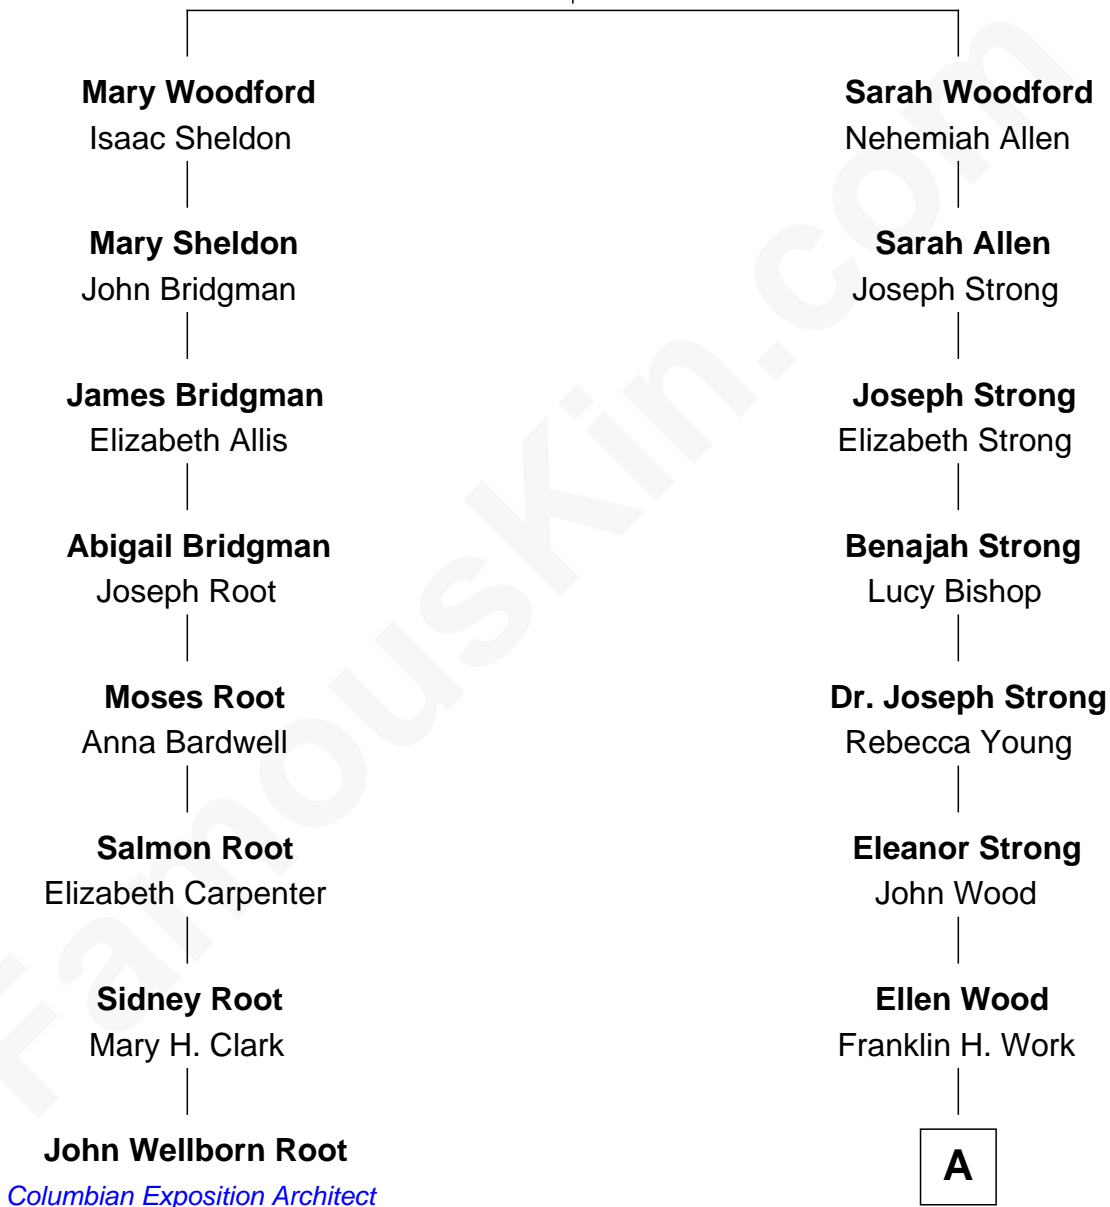

**FamousKin.com**  
**Relationship Chart of**  
**John Wellborn Root**

1893 Chicago Columbian Exposition Architect

7th cousin 3 times removed of

**Princess Diana**  
*Princess of Wales*

**Thomas Woodford**  
 Mary Blott

**A**

—  
**Frances Eleanor Work**

James Boothby Burke Roche

—  
**Edmund Maurice Burke Roche**

Ruth Sylvia Gill

—  
**Frances Ruth Burke Roche**

Edward John Spencer

—  
**Princess Diana**

*Princess of Wales*

FamousKin.com