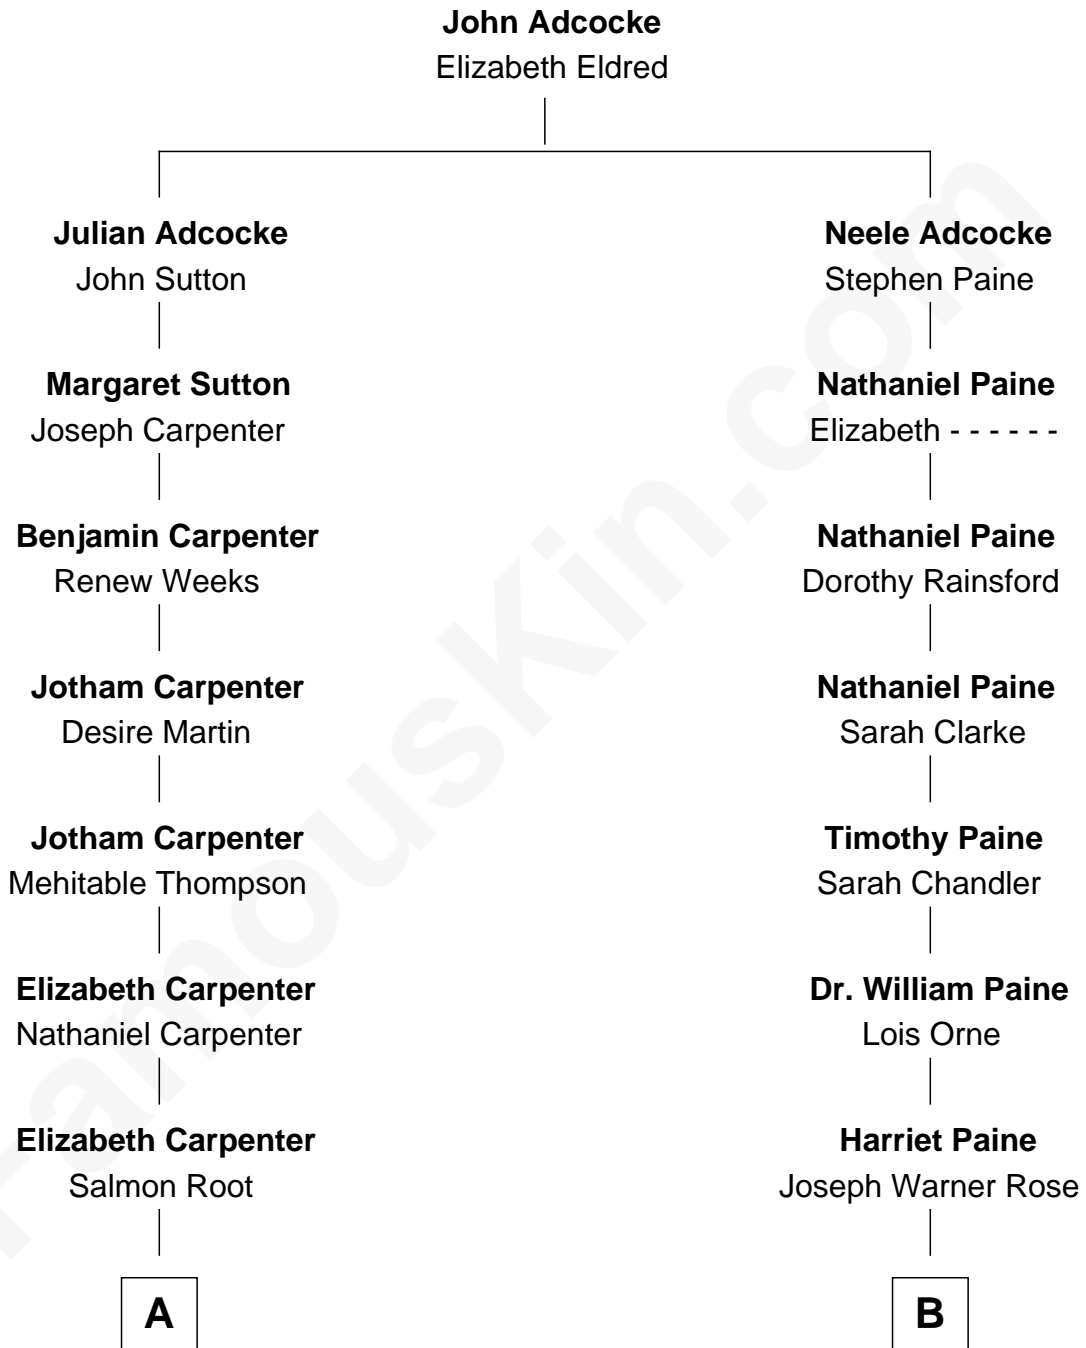

FamousKin.com

Relationship Chart of

John Wellborn Root

1893 Chicago Columbian Exposition Architect

8th cousin 3 times removed of

Endicott Peabody

62nd Governor of Massachusetts

A

Sidney Root
Mary H. Clark

John Wellborn Root
Columbian Exposition Architect

B

Harriet Paine Rose
John Clarke Lee

Marianne Cabot Lee
Samuel Endicott Peabody

Rev. Dr. Endicott Peabody
Fannie Peabody

Rt. Rev. Malcolm Endicott Peabody
Mary Elizabeth Parkman