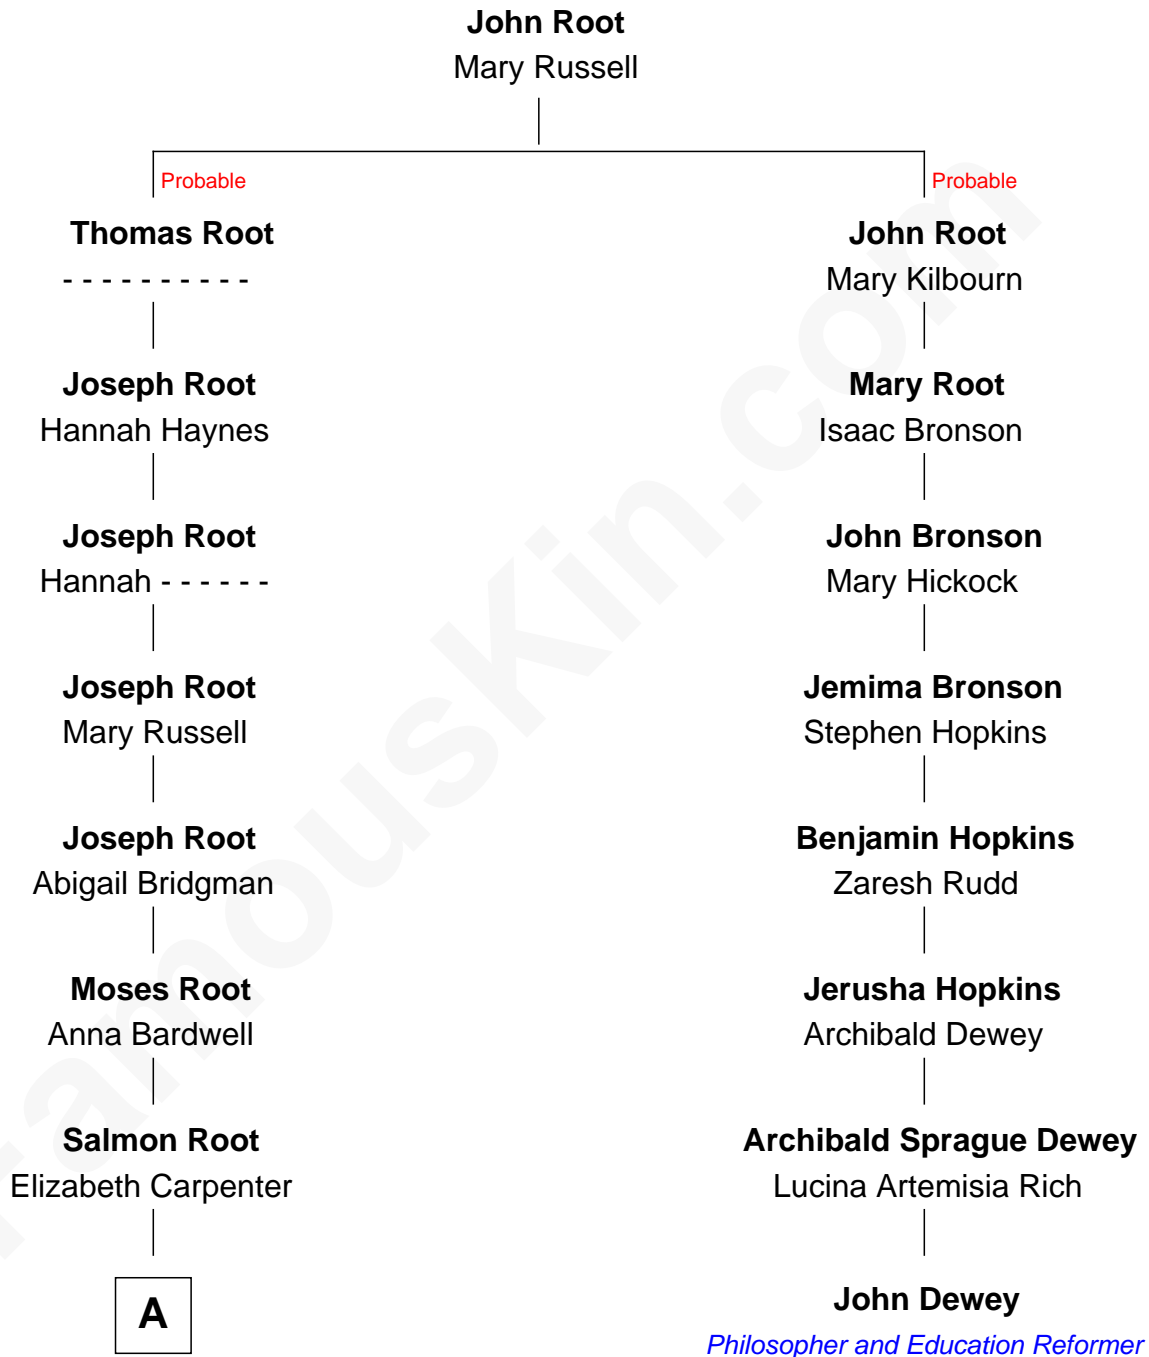

## Relationship Chart of

### John Wellborn Root

1893 Chicago Columbian Exposition Architect

7th cousin 1 time removed of

**John Dewey**

*Philosopher and Education Reformer*

**A**

|  
**Sidney Root**  
Mary H. Clark

|  
**John Wellborn Root**  
*Columbian Exposition Architect*