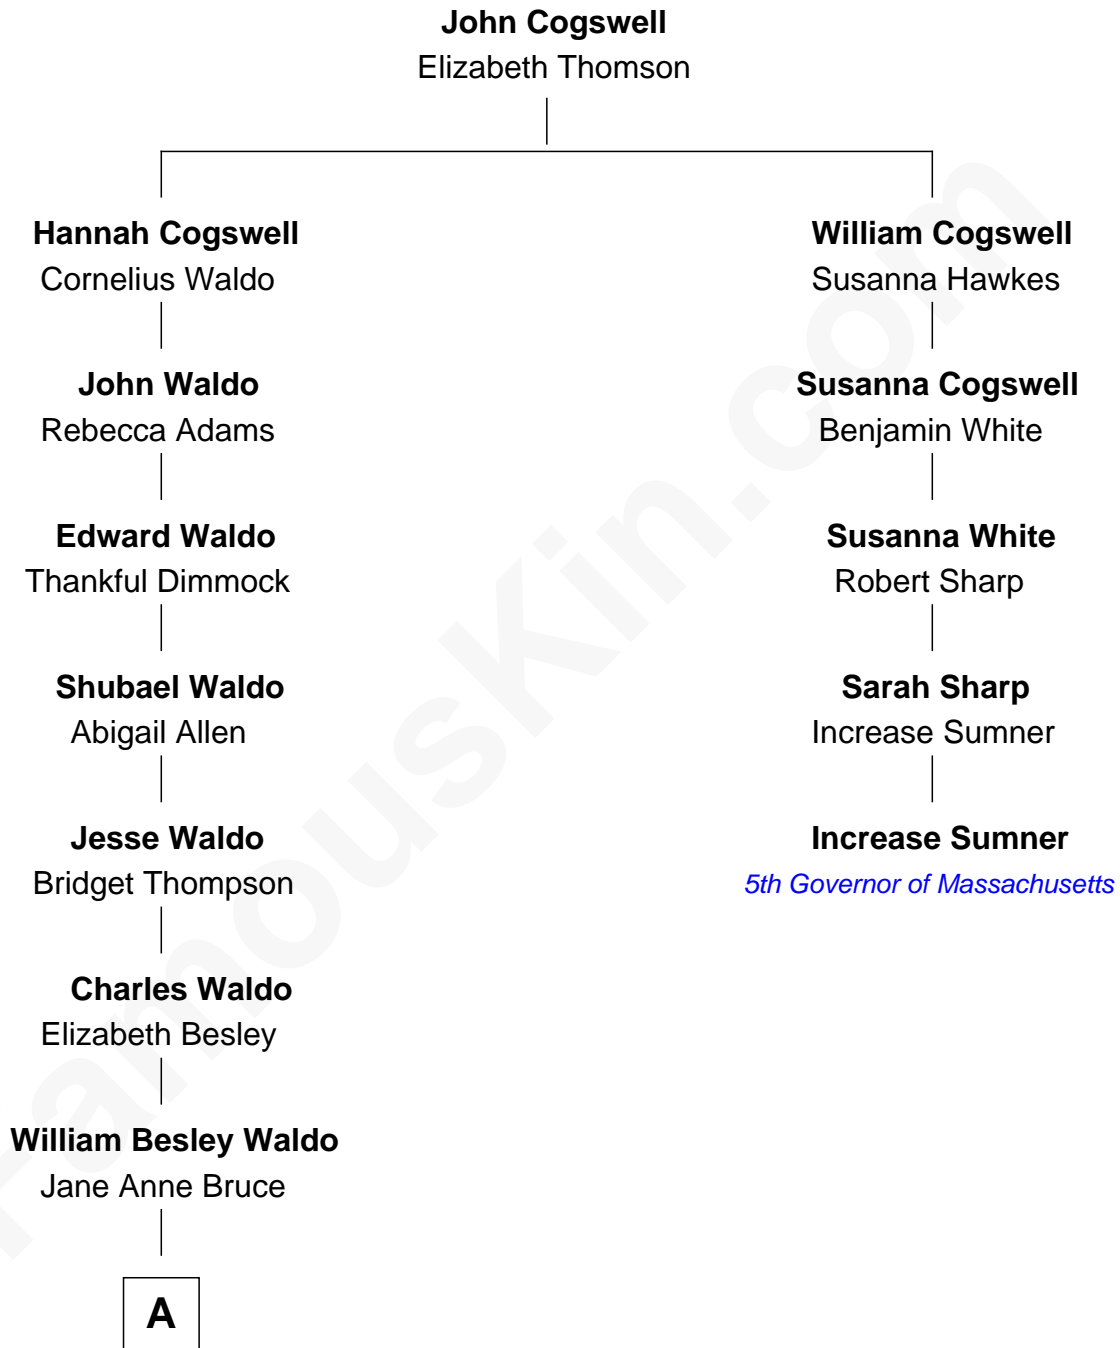

# FamousKin.com Relationship Chart of

**Lee Remick**  
*Movie Actress*

4th cousin 6 times removed of

**Increase Sumner**  
*5th Governor of Massachusetts*

**A**

John Bruce Waldo

Helen Brett

Lewis Howell Waldo

Eliza Gertrude Duffield

Margaret Gertrude Waldo

Frank Edwin Remick

Lee Remick

*Movie Actress*