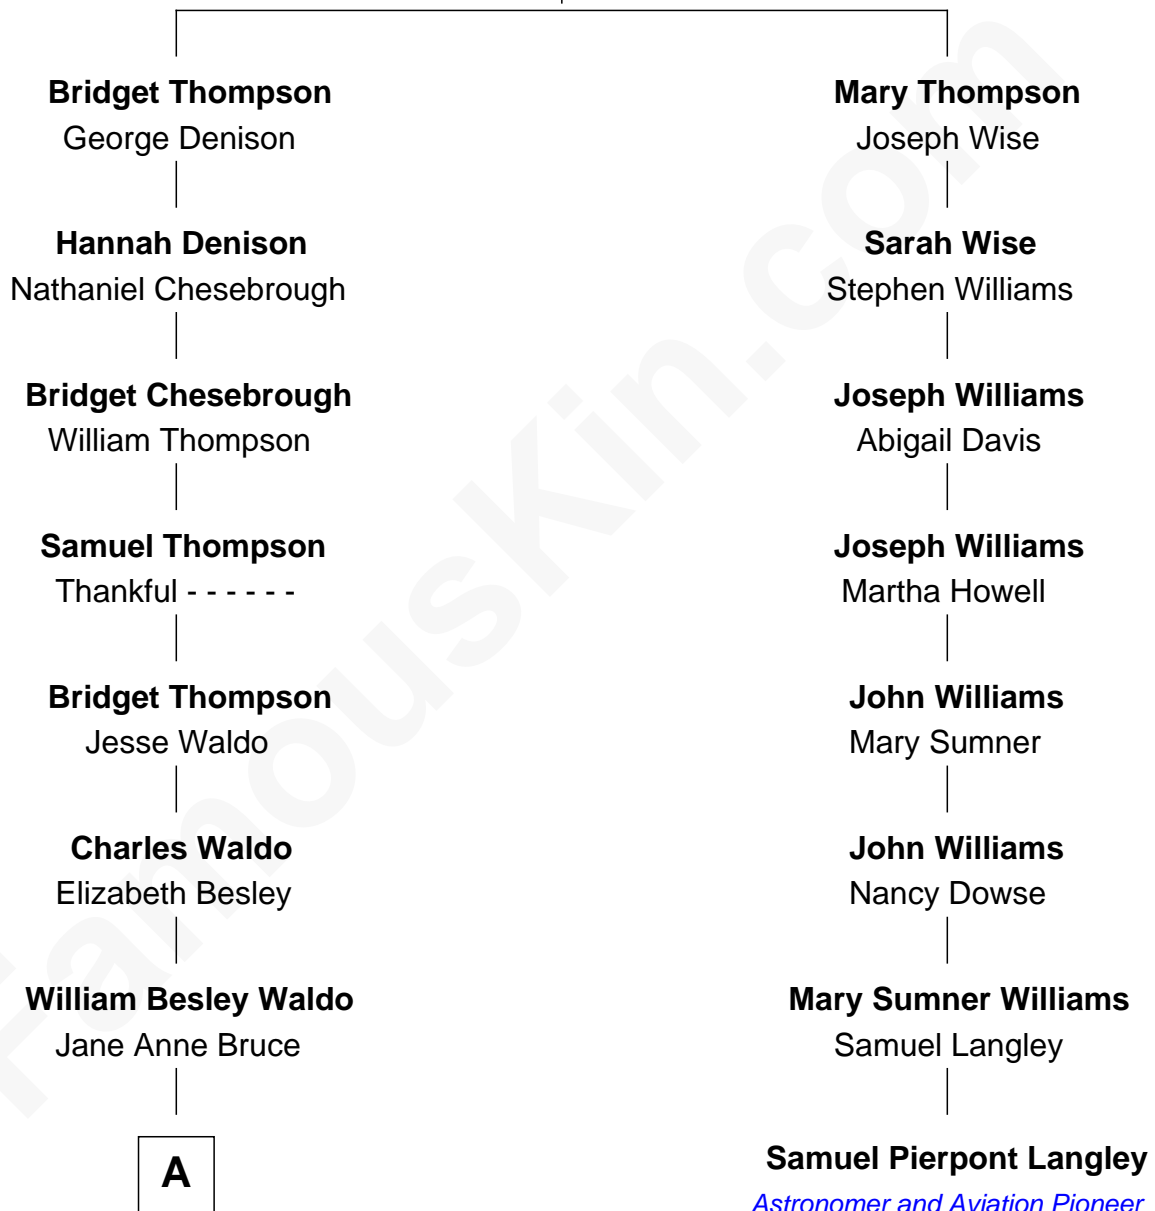

FamousKin.com Relationship Chart of

Lee Remick
Movie Actress

7th cousin 3 times removed of

Samuel Pierpont Langley
Astronomer and Aviation Pioneer

John Thompson
Alice Freeman

A

John Bruce Waldo

Helen Brett

Lewis Howell Waldo

Eliza Gertrude Duffield

Margaret Gertrude Waldo

Frank Edwin Remick

Lee Remick

Movie Actress