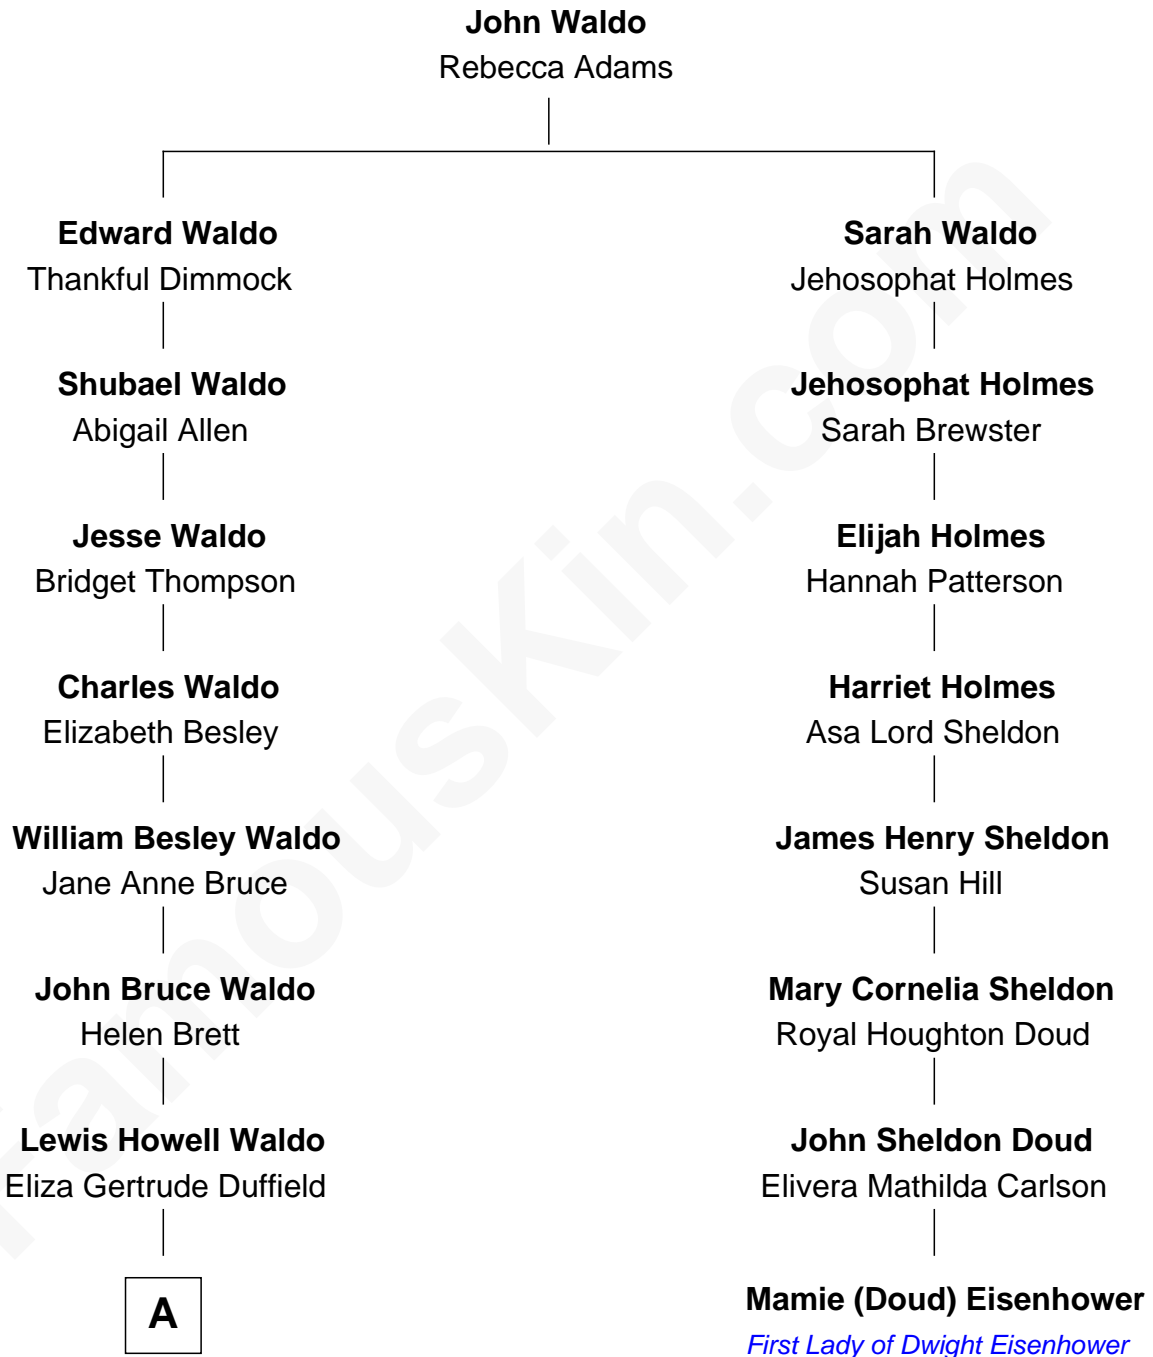

FamousKin.com Relationship Chart of

Lee Remick
Movie Actress

7th cousin 1 time removed of

Mamie (Doud) Eisenhower

First Lady of President Dwight Eisenhower

A

—
Margaret Gertrude Waldo

Frank Edwin Remick

—
Lee Remick

Movie Actress

FamousKin.com