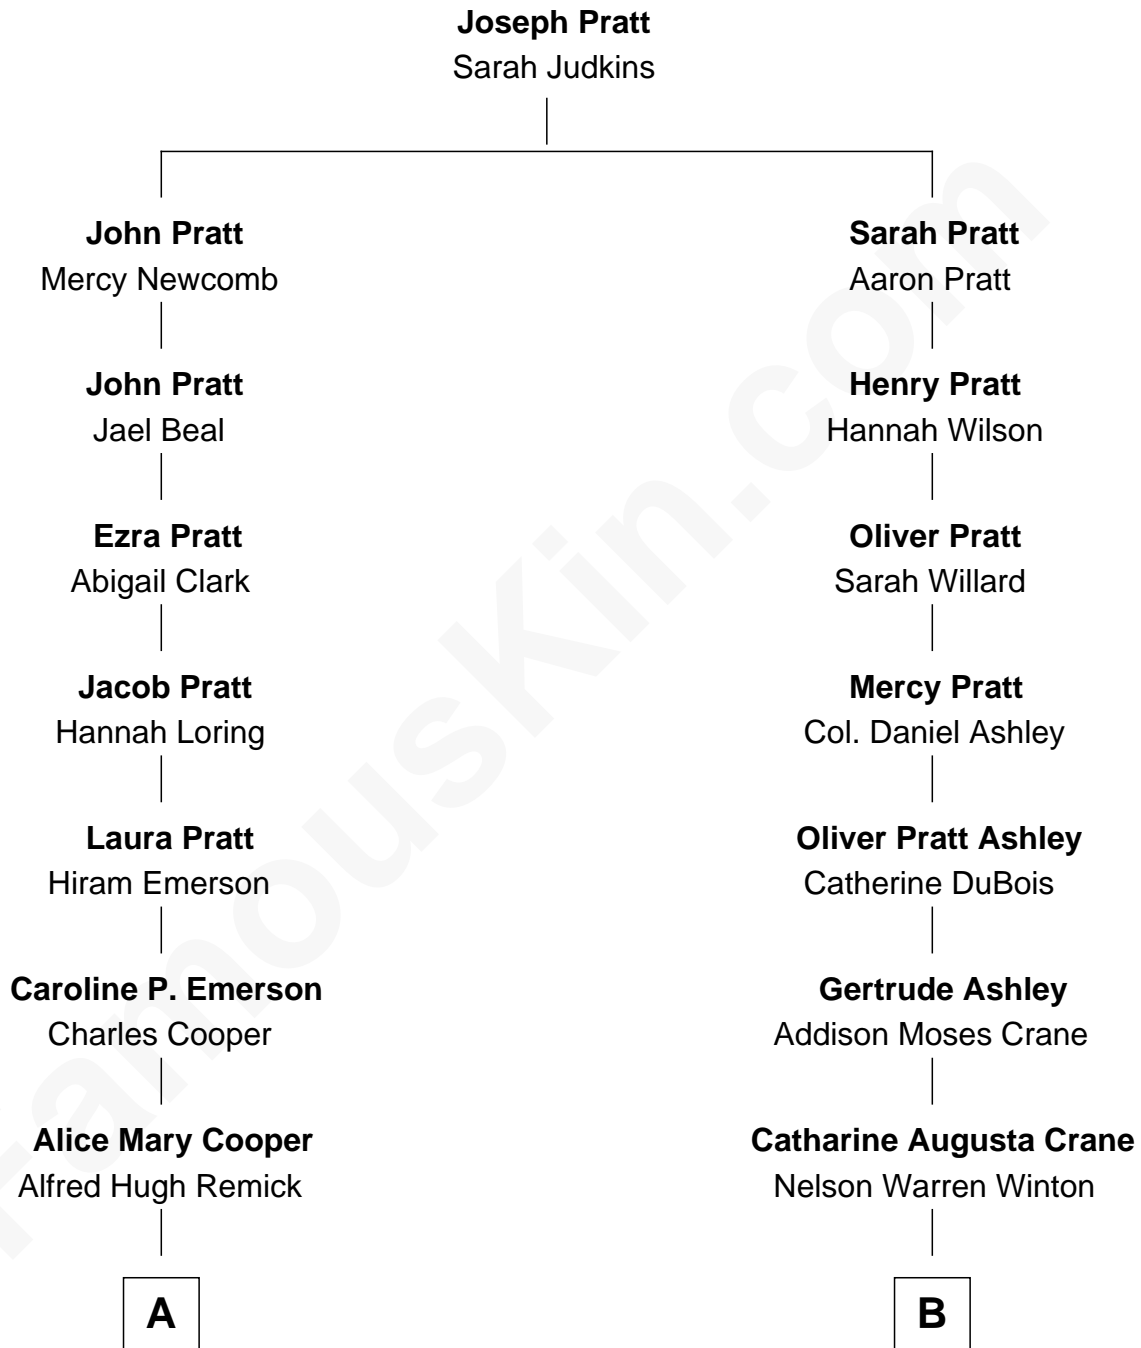

FamousKin.com Relationship Chart of

Lee Remick
Movie Actress

8th cousin 3 times removed of

Gavin Newsom
40th Governor of California

A

Frank Edwin Remick
Margaret Gertrude Waldo

Lee Remick
Movie Actress

B

Grace Gertrude Winton
Hubert Waithman de Lindeth Waithman

Maude Victoria Waithman
Kenneth Menzies

Arthur Liddell Menzies
Jean Thorburn Addis

Tessa Thomas Menzies
William Alfred Newsom

Gavin Newsom
40th Governor of California