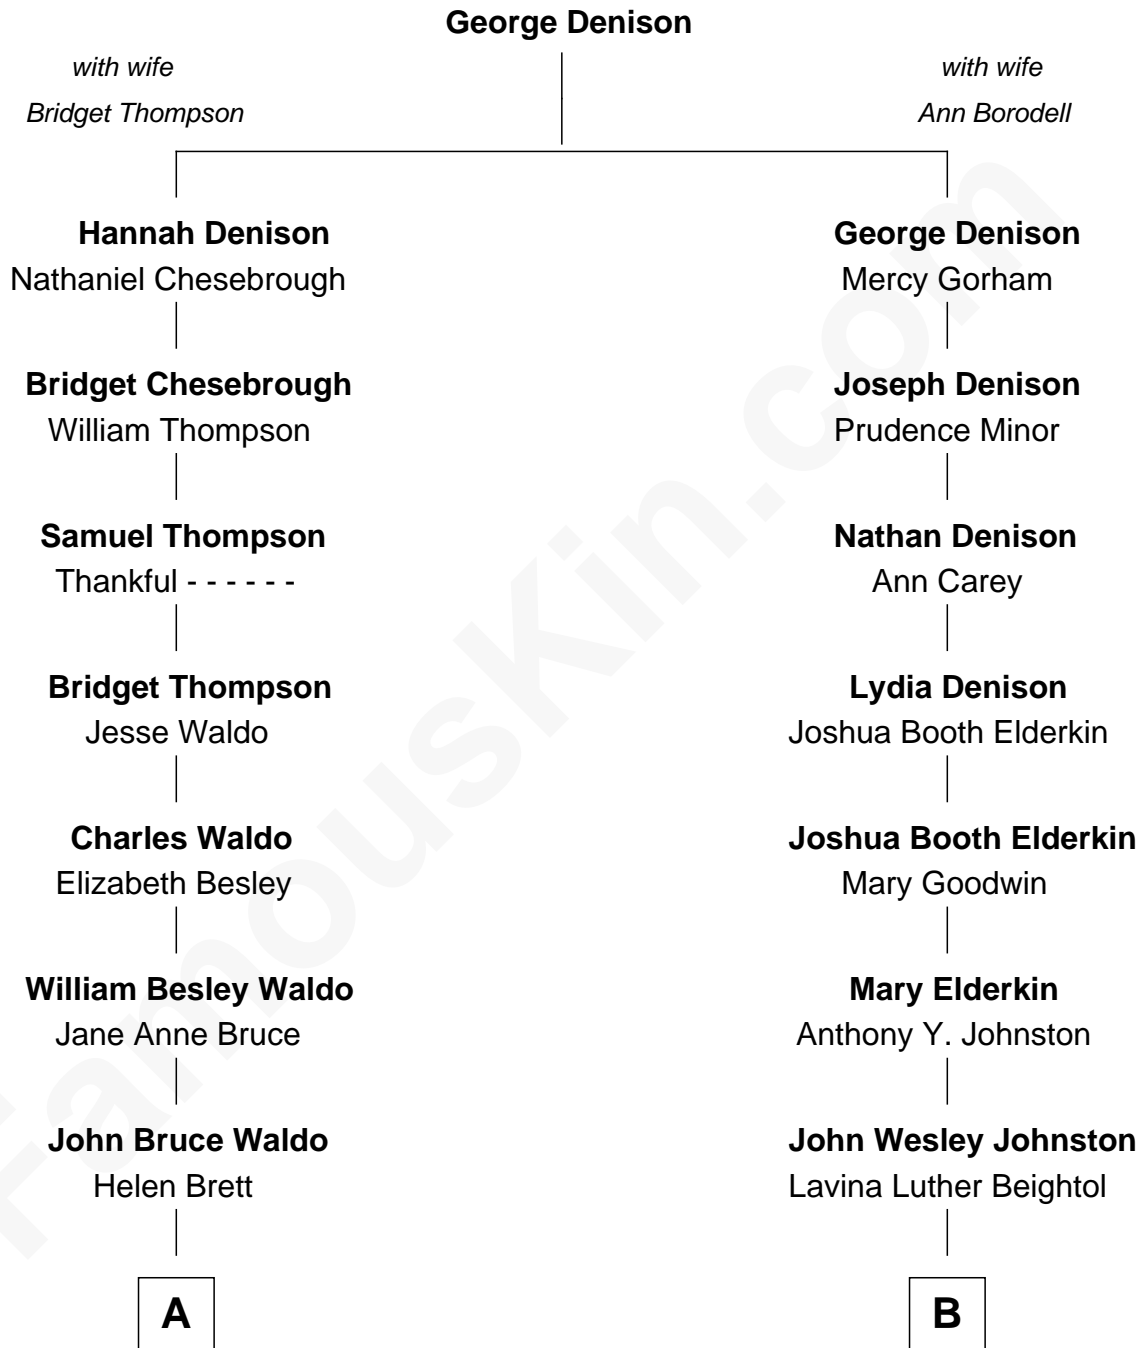

FamousKin.com Relationship Chart of

Lee Remick
Movie Actress

9th cousin 1 time removed of

Dr. Peggy Whitson
NASA and Axiom Space Astronaut

A

Lewis Howell Waldo
Eliza Gertrude Duffield

Margaret Gertrude Waldo
Frank Edwin Remick

Lee Remick
Movie Actress

B

Charles Wesley Johnston
Mabel Anna Garland

Wanda Pauline Johnston
Christien O. Walters

Beth Avalee Walters
Earl Keith Whitson

Dr. Peggy Whitson
NASA and Axiom Space Astronaut