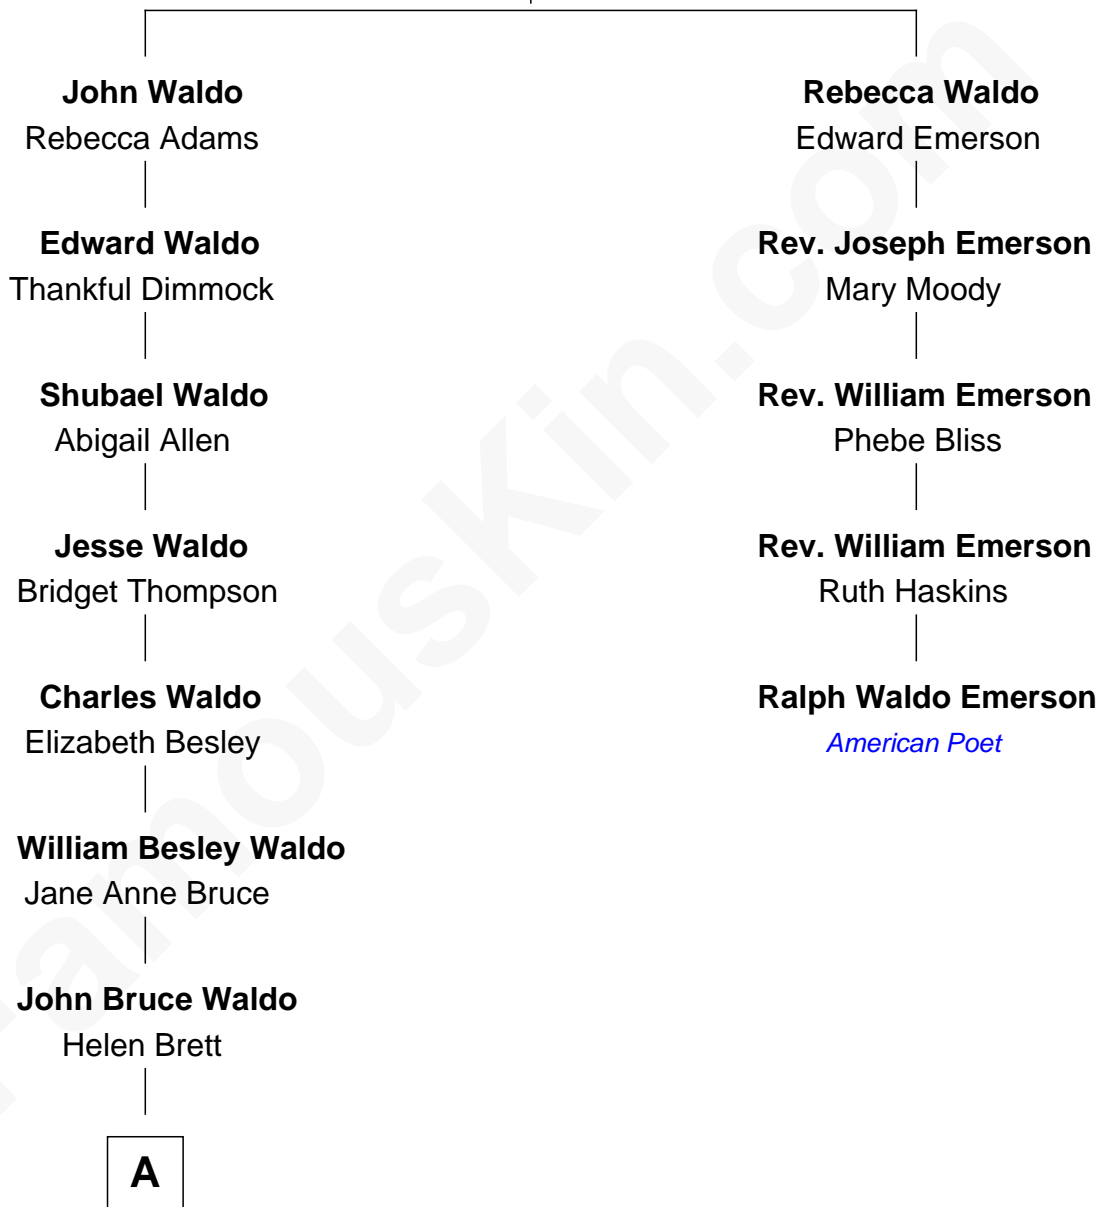

FamousKin.com Relationship Chart of

Lee Remick

Movie Actress

4th cousin 5 times removed of

Ralph Waldo Emerson

American Poet

Cornelius Waldo

Hannah Cogswell

A

—
Lewis Howell Waldo
Eliza Gertrude Duffield

—
Margaret Gertrude Waldo
Frank Edwin Remick

—
Lee Remick
Movie Actress

FamousKin.com