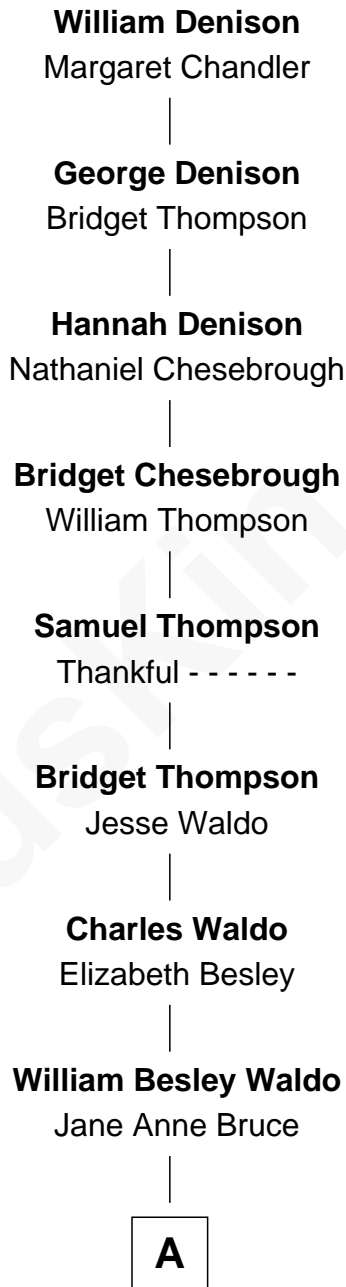

FamousKin.com Relationship Chart of

Lee Remick

Movie Actress

9th Great-granddaughter of

William Denison

(c1571 - 1653/4) - Great Migration Immigrant 1631

A

John Bruce Waldo

Helen Brett

Lewis Howell Waldo

Eliza Gertrude Duffield

Margaret Gertrude Waldo

Frank Edwin Remick

Lee Remick

Movie Actress

FamousKin.com