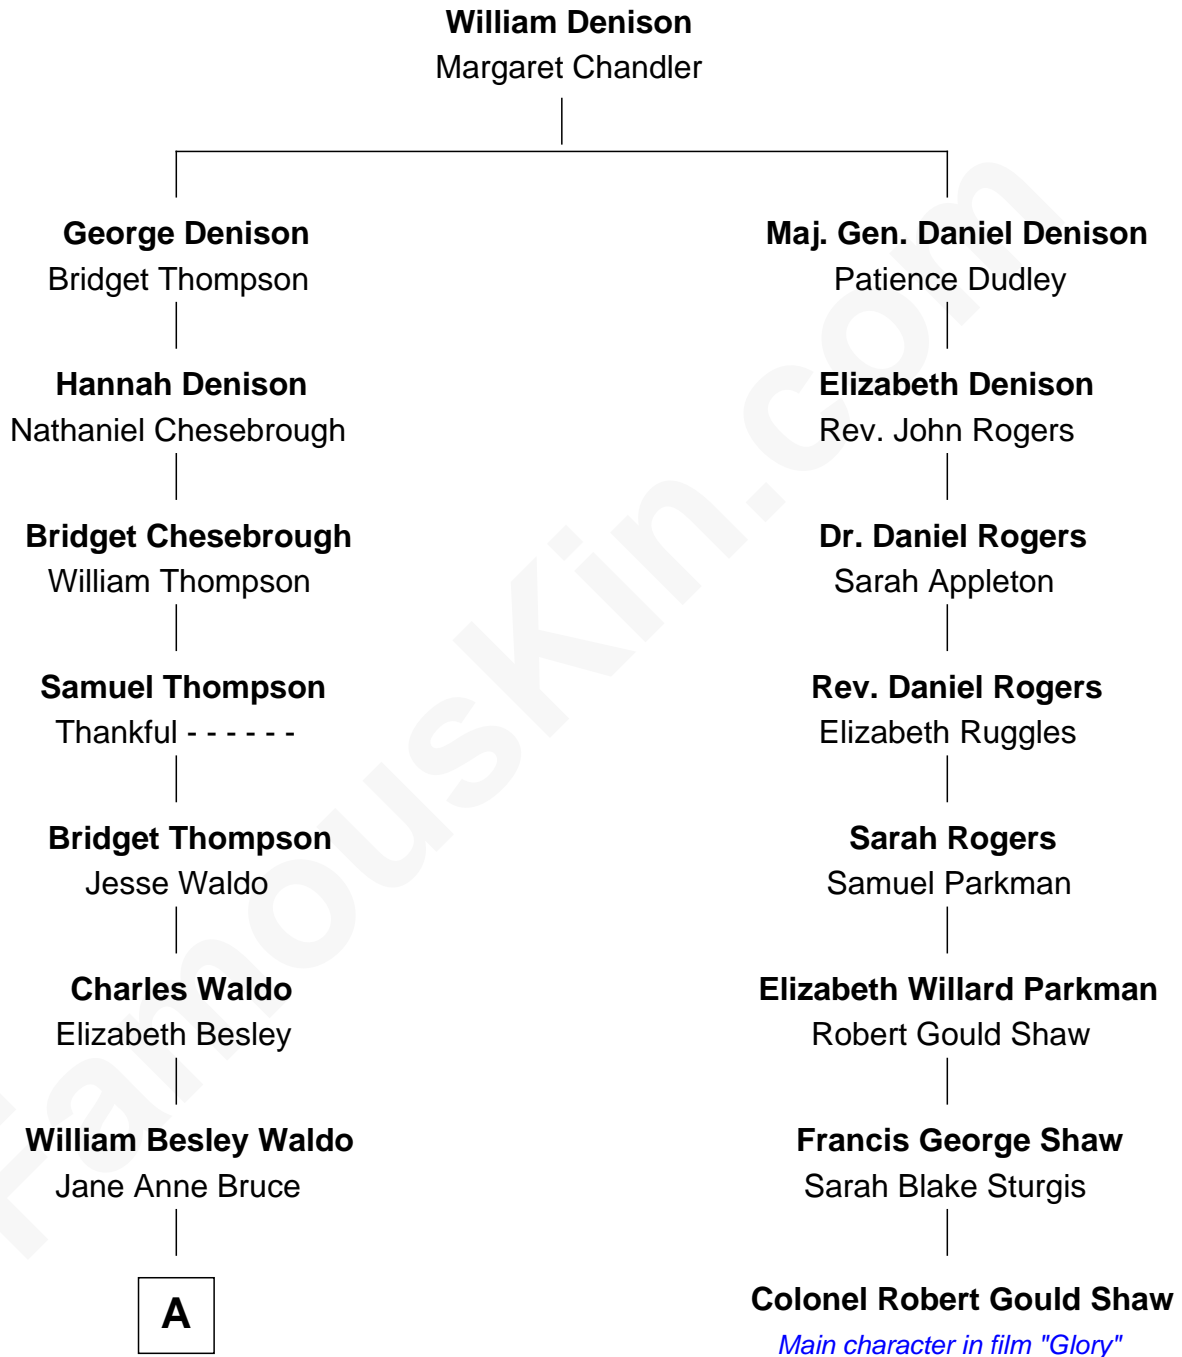

FamousKin.com Relationship Chart of

Lee Remick
Movie Actress

7th cousin 3 times removed of

Colonel Robert Gould Shaw
U.S. Civil War leader of film "Glory" fame

A

John Bruce Waldo

Helen Brett

Lewis Howell Waldo

Eliza Gertrude Duffield

Margaret Gertrude Waldo

Frank Edwin Remick

Lee Remick

Movie Actress

FamousKin.com