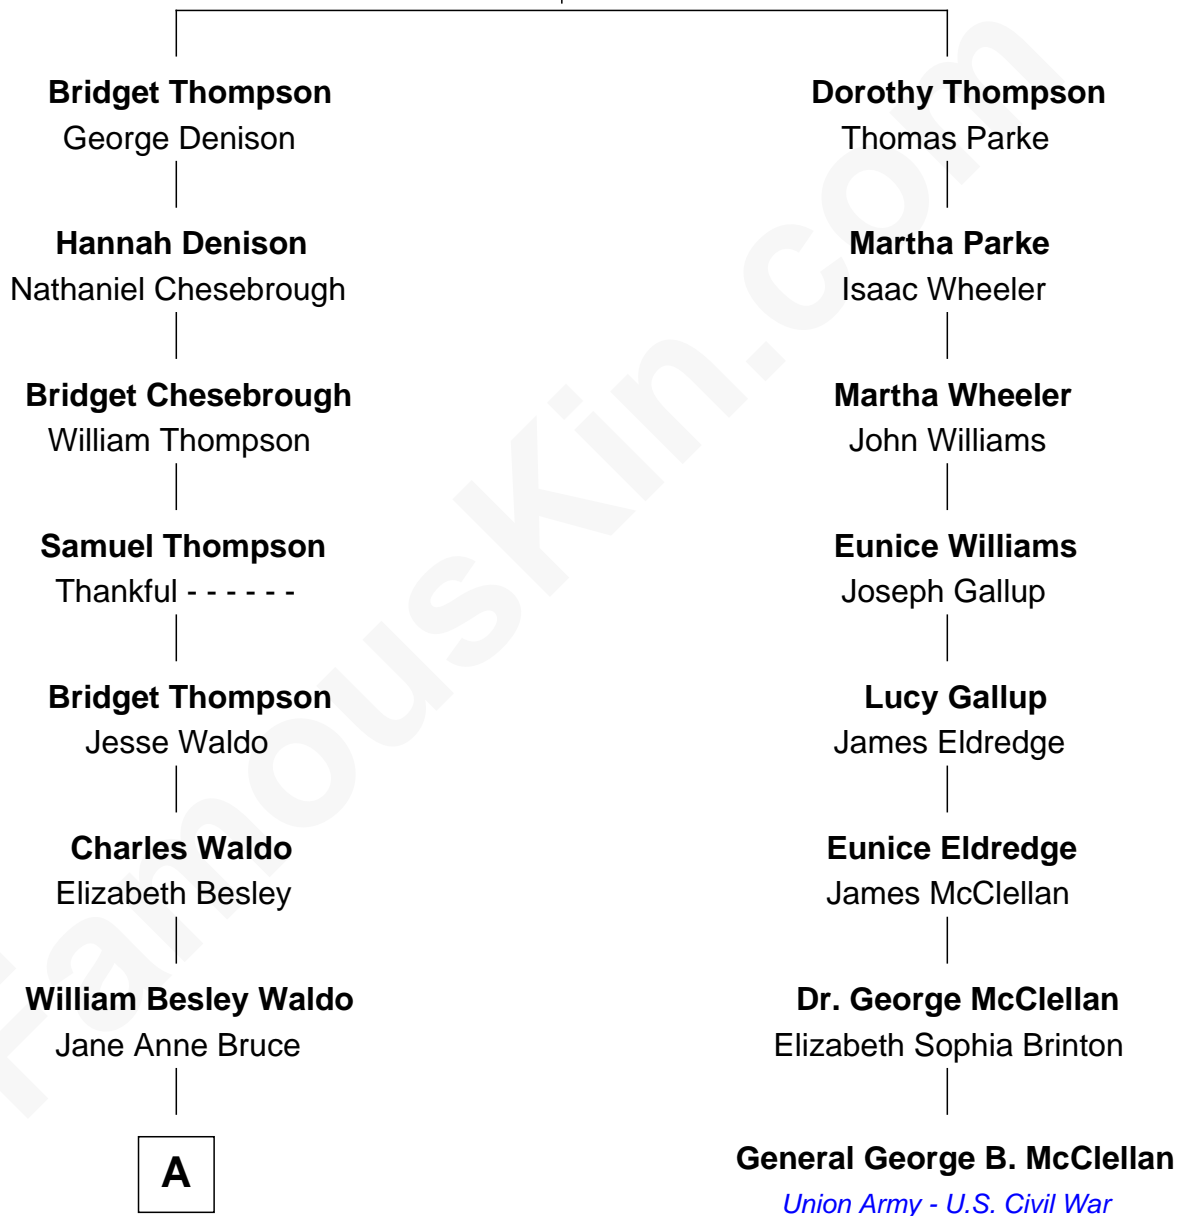

FamousKin.com Relationship Chart of

Lee Remick
Movie Actress

7th cousin 3 times removed of

General George B. McClellan
Union Army - U.S. Civil War

John Thompson
Alice Freeman

A

—
John Bruce Waldo

Helen Brett

—
Lewis Howell Waldo

Eliza Gertrude Duffield

—
Margaret Gertrude Waldo

Frank Edwin Remick

—
Lee Remick

Movie Actress