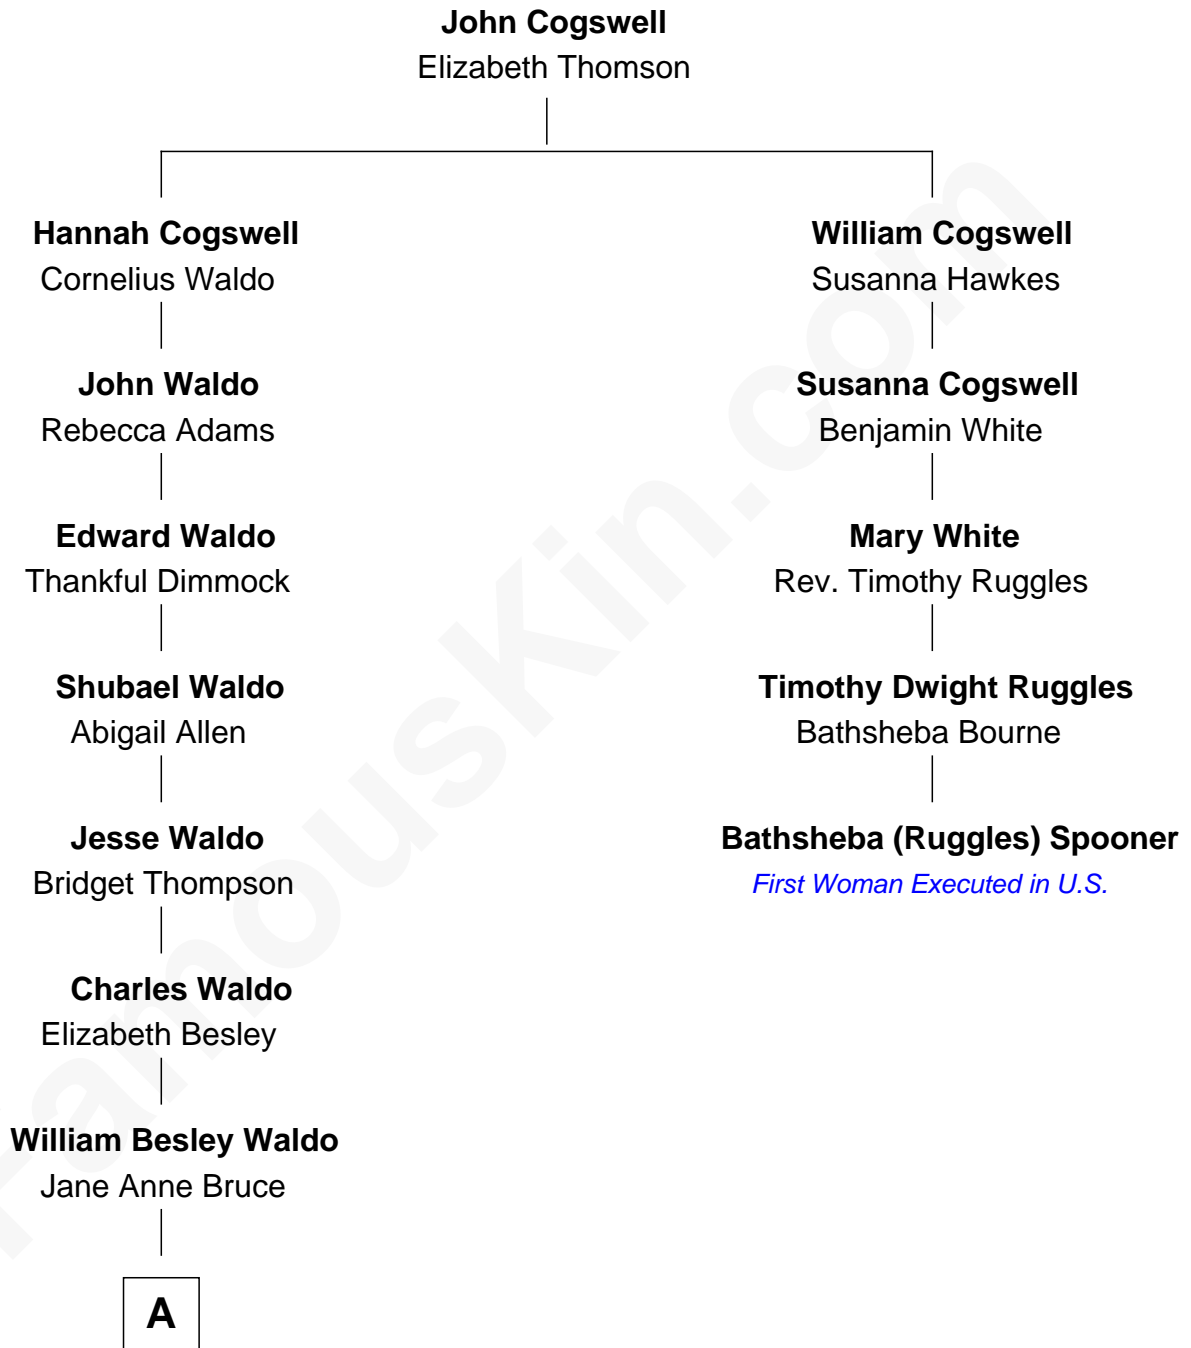

FamousKin.com Relationship Chart of

Lee Remick
Movie Actress

4th cousin 6 times removed of

Bathsheba (Ruggles) Spooner

First woman executed for murder in U.S. by non-British government

A

John Bruce Waldo

Helen Brett

Lewis Howell Waldo

Eliza Gertrude Duffield

Margaret Gertrude Waldo

Frank Edwin Remick

Lee Remick

Movie Actress