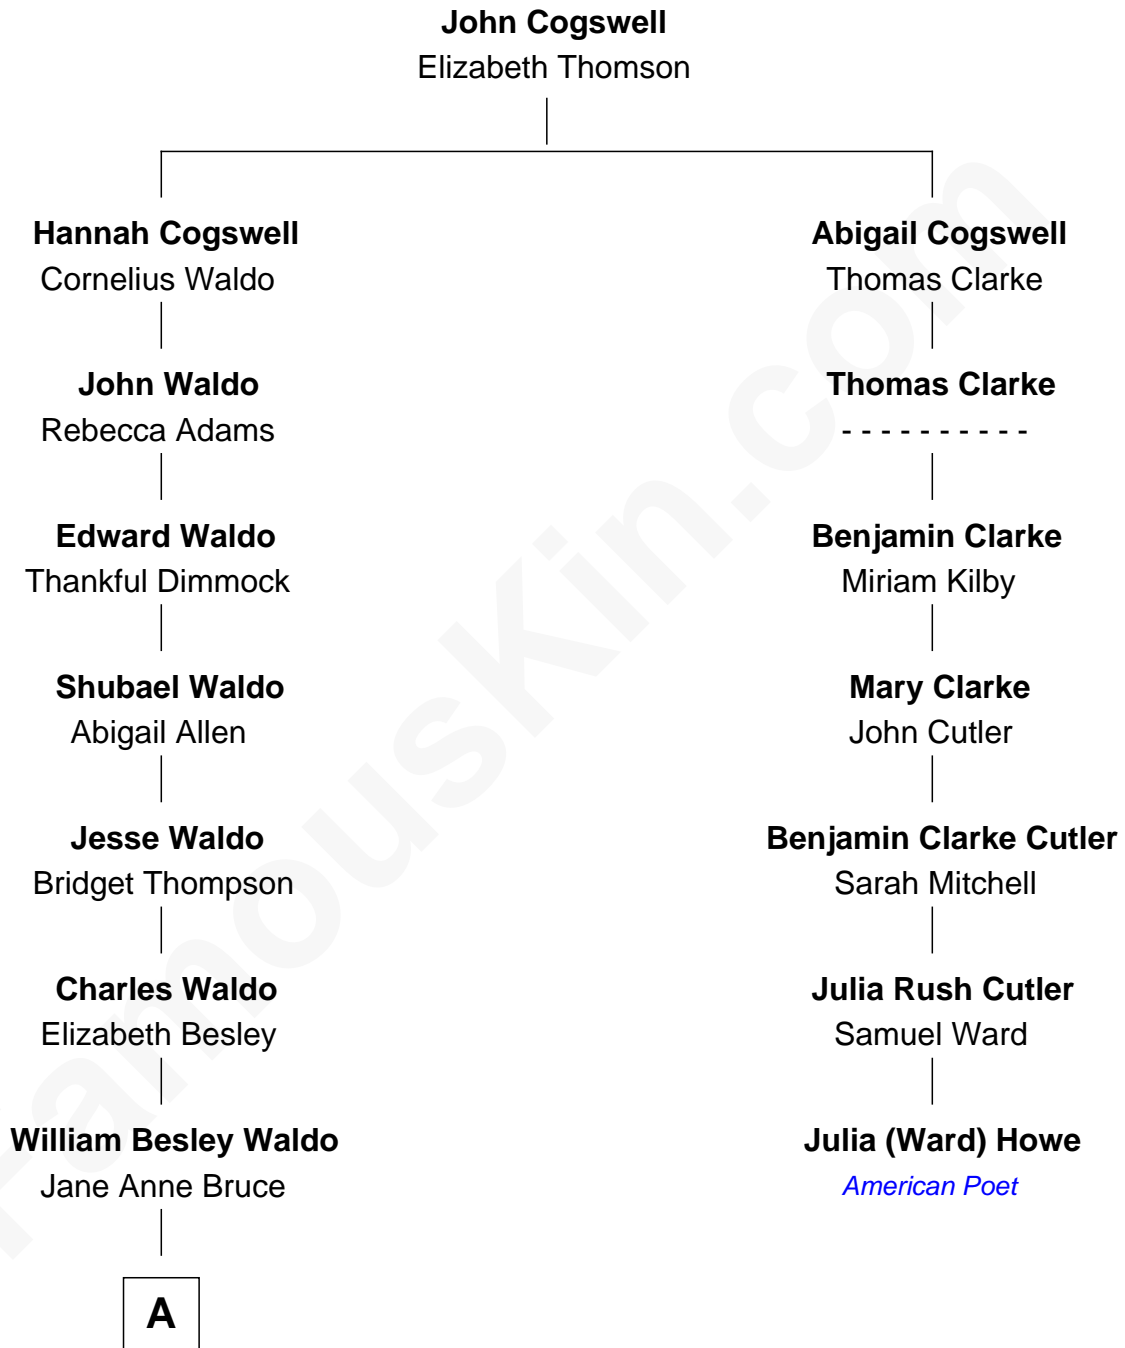

FamousKin.com Relationship Chart of

Lee Remick
Movie Actress

6th cousin 4 times removed of

Julia (Ward) Howe

Author of "The Battle Hymn of the Republic"

A

John Bruce Waldo

Helen Brett

Lewis Howell Waldo

Eliza Gertrude Duffield

Margaret Gertrude Waldo

Frank Edwin Remick

Lee Remick

Movie Actress

FamousKin.com