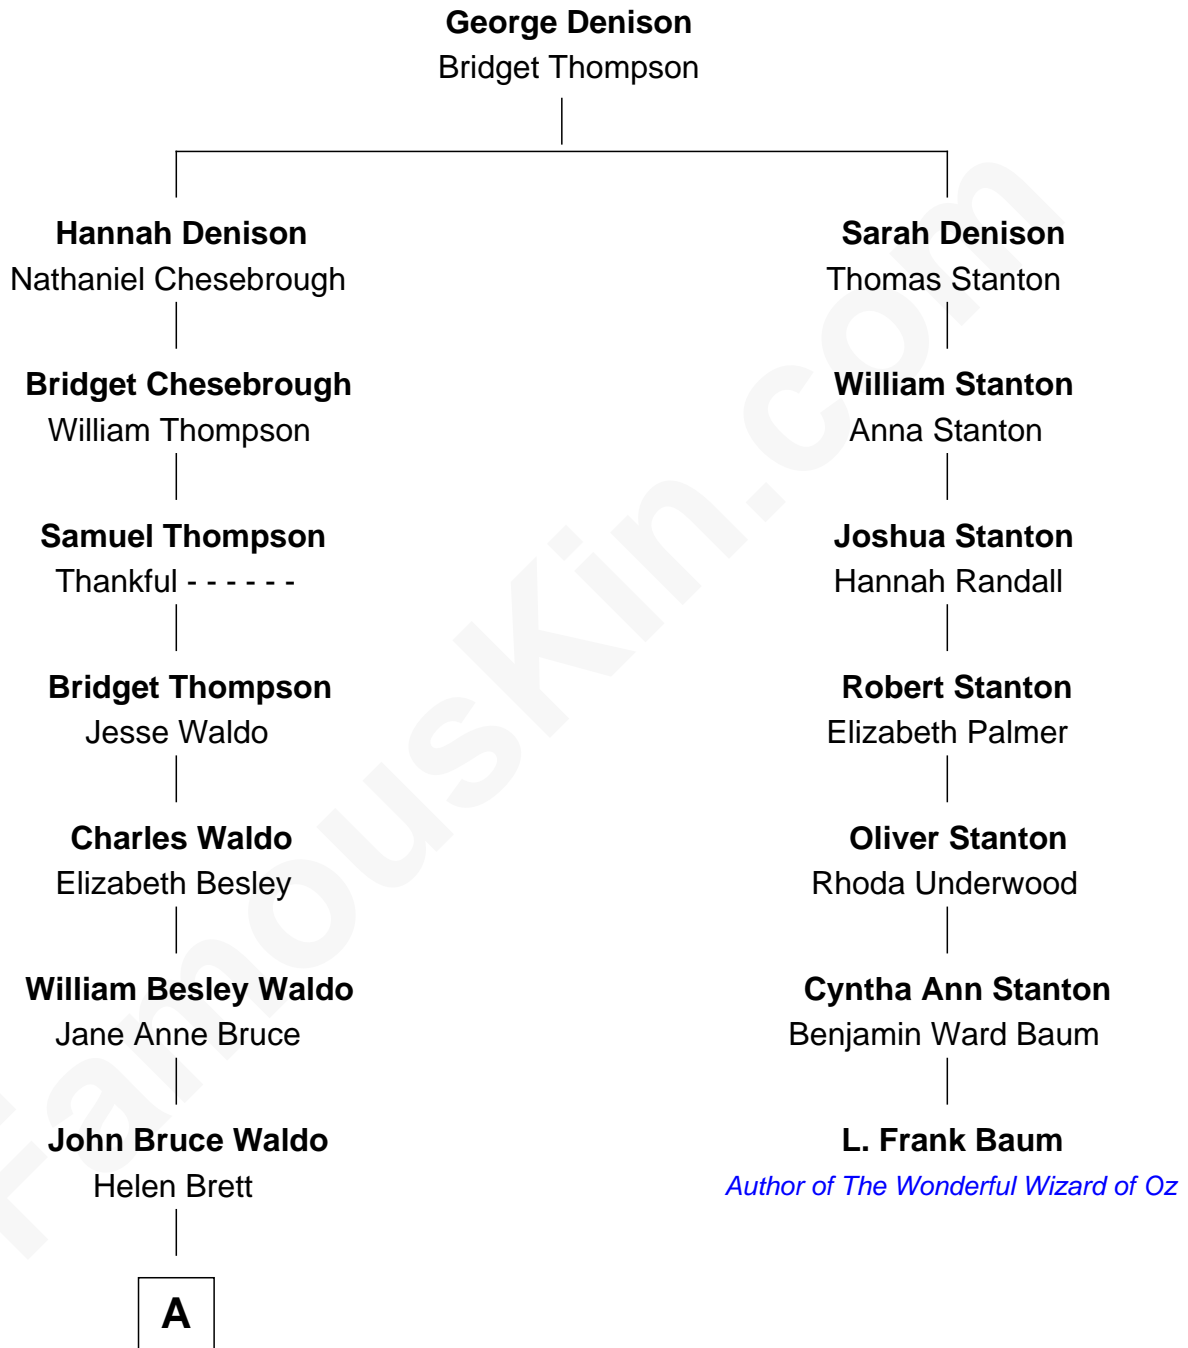

FamousKin.com Relationship Chart of

Lee Remick
Movie Actress

6th cousin 3 times removed of

L. Frank Baum

Author of *The Wonderful Wizard of Oz*

A

Lewis Howell Waldo
Eliza Gertrude Duffield

Margaret Gertrude Waldo
Frank Edwin Remick

Lee Remick
Movie Actress

FamousKin.com