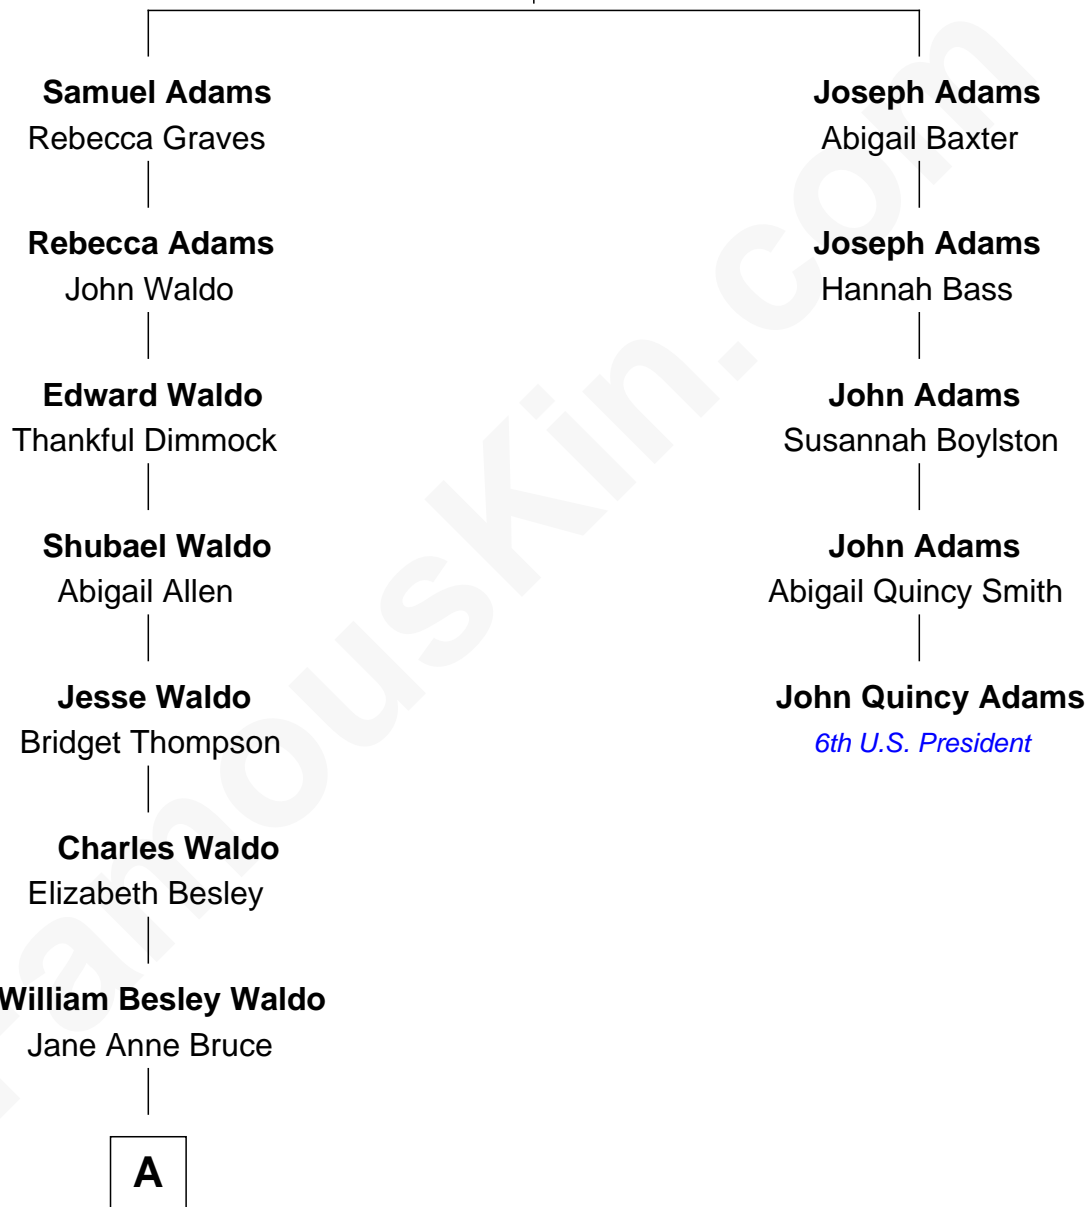

FamousKin.com Relationship Chart of

Lee Remick
Movie Actress

4th cousin 6 times removed of

John Quincy Adams
6th U.S. President

Henry Adams
Edith Squire

A

John Bruce Waldo

Helen Brett

Lewis Howell Waldo

Eliza Gertrude Duffield

Margaret Gertrude Waldo

Frank Edwin Remick

Lee Remick

Movie Actress

FamousKin.com