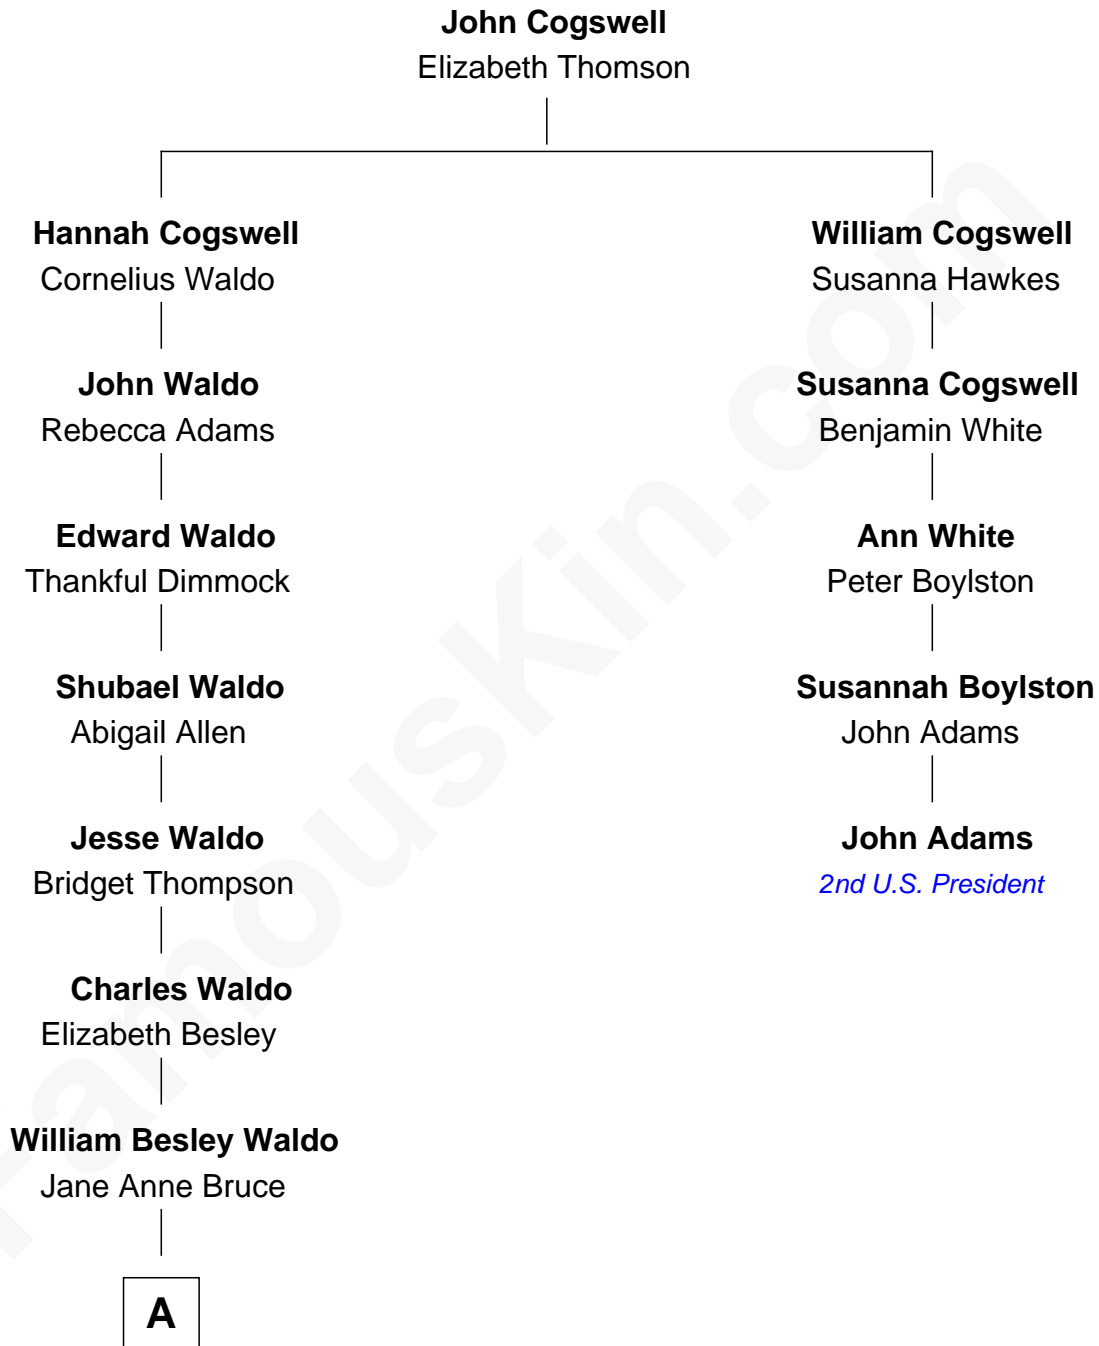

# FamousKin.com Relationship Chart of

**Lee Remick**  
Movie Actress

4th cousin 6 times removed of

**John Adams**

*2nd U.S. President and Signer of the Declaration of Independence*

**A**

John Bruce Waldo

Helen Brett

Lewis Howell Waldo

Eliza Gertrude Duffield

Margaret Gertrude Waldo

Frank Edwin Remick

Lee Remick

*Movie Actress*

FamousKin.com