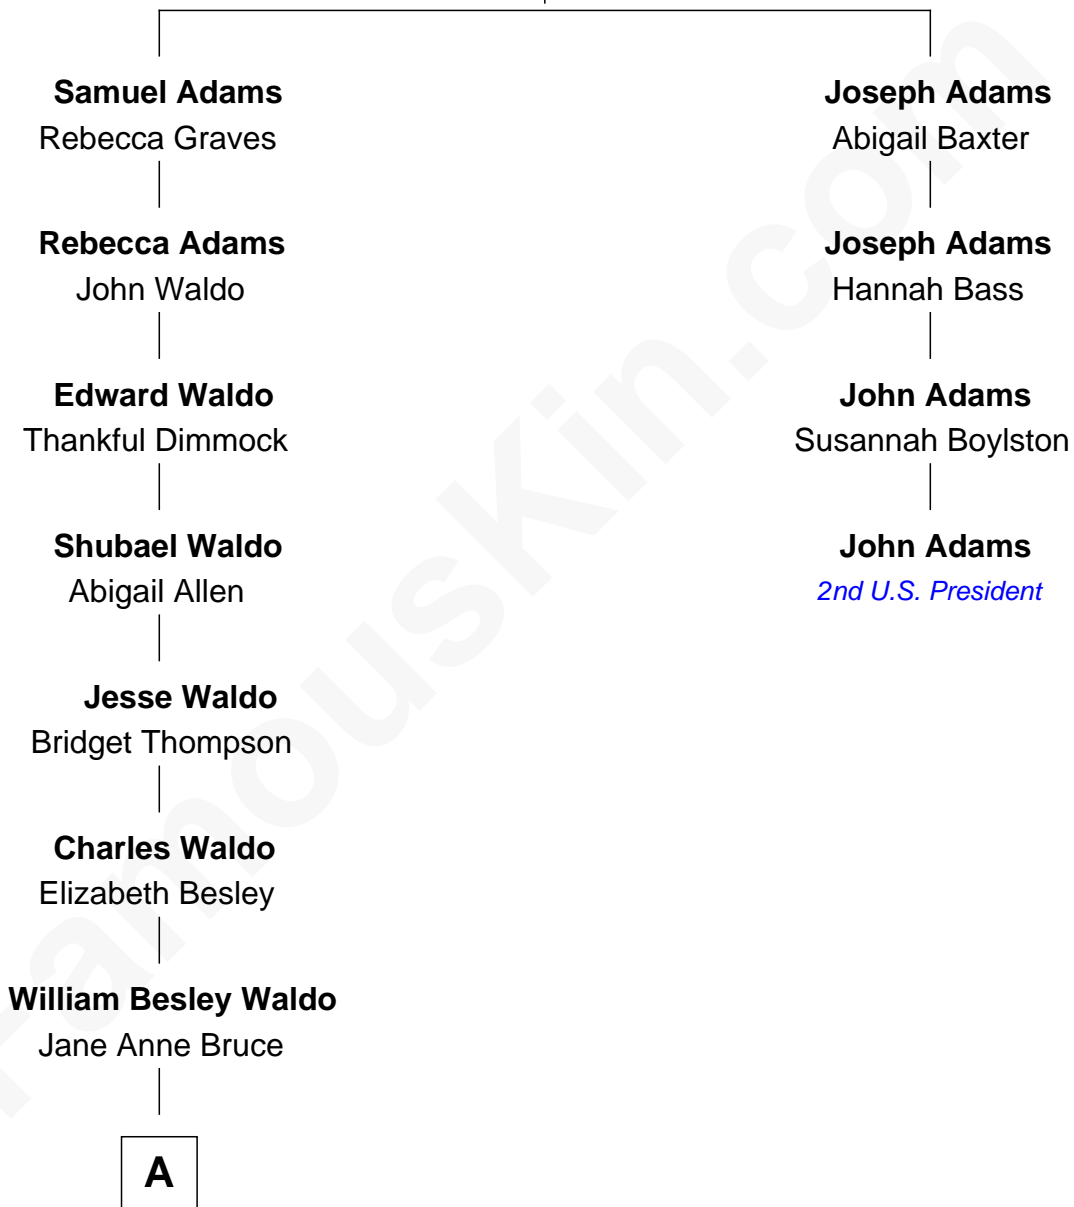

# FamousKin.com Relationship Chart of

**Lee Remick**  
Movie Actress

3rd cousin 7 times removed of

**John Adams**

2nd U.S. President and Signer of the Declaration of Independence

**Henry Adams**  
Edith Squire

**A**

John Bruce Waldo

Helen Brett

Lewis Howell Waldo

Eliza Gertrude Duffield

Margaret Gertrude Waldo

Frank Edwin Remick

Lee Remick