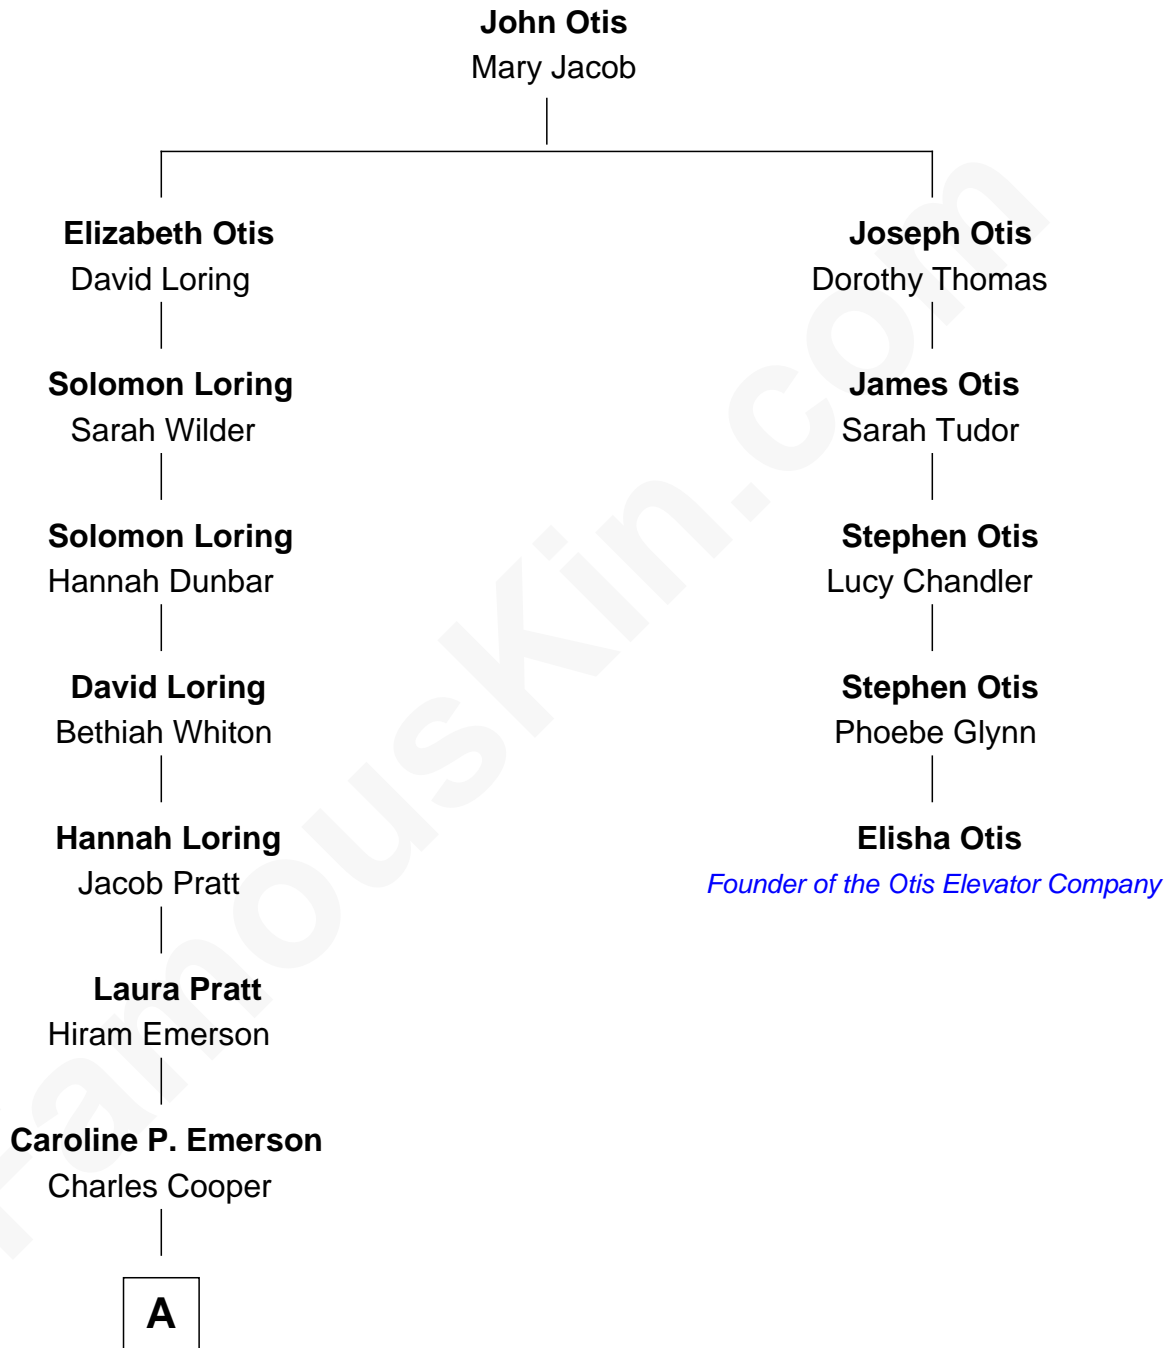

FamousKin.com Relationship Chart of

Lee Remick
Movie Actress

4th cousin 5 times removed of

Elisha Otis

Founder of the Otis Elevator Company

A

—
Alice Mary Cooper
Alfred Hugh Remick

—
Frank Edwin Remick
Margaret Gertrude Waldo

—
Lee Remick
Movie Actress

FamousKin.com